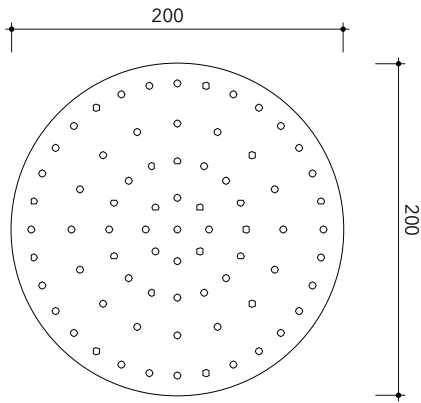

X12084

Wall mounted shower head (Ø 200 mm) with arm

Complements: concealed single lever mixer (X12560)
concealed shower set (X12081)

Package dim.

Weight 2 kg

Pz. Pallet n° -

vista zenitale / zenital view

vista frontale / frontal view

vista laterale / lateral view

sizes in mm

STAINLESS STEEL

brushed

art. X12084

sizes in mm