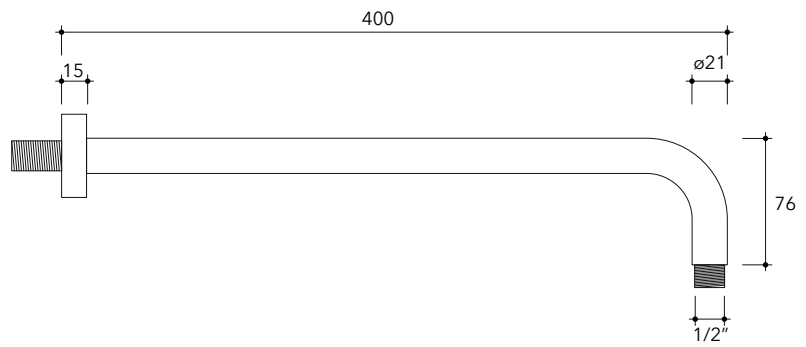

X12084

Wall mounted shower head (Ø 200 mm) with arm

Complements: concealed single lever mixer (X12560)
concealed shower set (X12081)

Package dim.

Weight 2 kg

Pz. Pallet n° -

vista zenitale / zenital view

vista frontale / frontal view

vista laterale / lateral view

sizes in mm

STAINLESS STEEL

brushed

art. X12084

sizes in mm