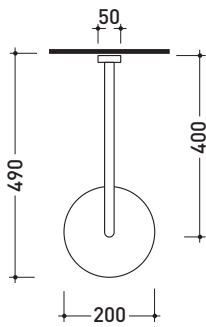

X12084

Wall mounted shower head (Ø 200 mm) with arm

Complements: concealed single lever mixer (X12560)
concealed shower set (X12081)

Package dim.

Weight 2 kg

Pz. Pallet n° -

vista zenitale / zenital view

vista frontale / frontal view

vista laterale / lateral view

sizes in mm

STAINLESS STEEL

brushed

art. X12084

sizes in mm