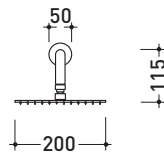

X12084

Wall mounted shower head (Ø 200 mm) with arm

Complements: concealed single lever mixer (X12560)
concealed shower set (X12081)

Package dim.

Weight 2 kg

Pz. Pallet n° -

vista zenitale / zenital view

vista frontale / frontal view

vista laterale / lateral view

sizes in mm

STAINLESS STEEL

brushed

art. X12084

sizes in mm