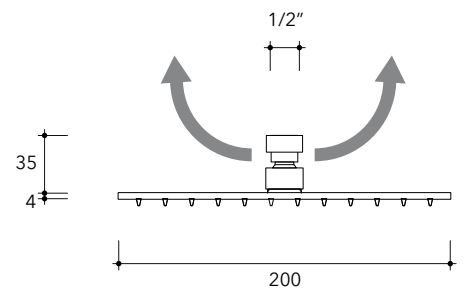

X12084

Wall mounted shower head (Ø 200 mm) with arm

Complements: concealed single lever mixer (X12560)
concealed shower set (X12081)

Package dim.

Weight 2 kg

Pz. Pallet n° -

vista zenitale / zenital view

vista frontale / frontal view

vista laterale / lateral view

sizes in mm

STAINLESS STEEL

brushed

art. X12084

sizes in mm