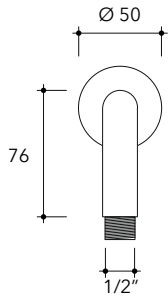

X12084

Wall mounted shower head (Ø 200 mm) with arm

Complements: concealed single lever mixer (X12560)
concealed shower set (X12081)

Package dim.

Weight 2 kg

Pz. Pallet n° -

vista zenitale / zenital view

vista frontale / frontal view

vista laterale / lateral view

sizes in mm

STAINLESS STEEL

brushed

art. X12084

sizes in mm