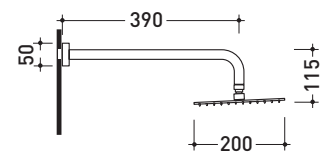

X12084

Wall mounted shower head (Ø 200 mm) with arm

Complements: concealed single lever mixer (X12560)
concealed shower set (X12081)

Package dim.

Weight 2 kg

Pz. Pallet n° -

vista zenitale / zenital view

vista frontale / frontal view

vista laterale / lateral view

sizes in mm

STAINLESS STEEL

brushed

art. X12084

sizes in mm