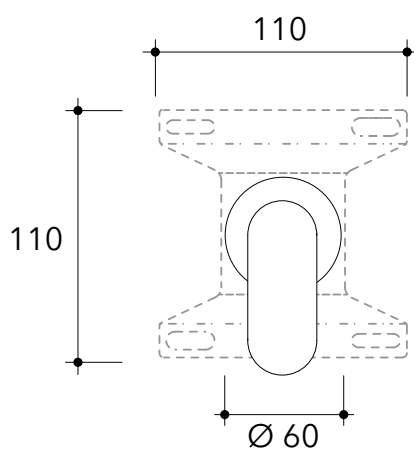

design **FLAMINIA DESIGN TEAM**

2017

X12560

Concealed single-lever mixer

Complements: wall mounted shower head Ø 200 mm (X12084)
wall mounted shower head Ø 300 mm (X13084)

Package dim.

Weight 1,4 kg

Pz. Pallet n° -

vista zenitale / zenital view

vista frontale / frontal view

vista laterale / lateral view

sizes in mm

STAINLESS STEEL

brushed

art. X12560

sizes in mm