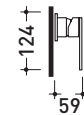

design **FLAMINIA DESIGN TEAM**

2017

X12560

Concealed single-lever mixer

Complements: wall mounted shower head Ø 200 mm (X12084)
wall mounted shower head Ø 300 mm (X13084)

Package dim.

Weight 1,4 kg

Pz. Pallet n° -

vista zenitale / zenital view

vista frontale / frontal view

vista laterale / lateral view

sizes in mm

STAINLESS STEEL

brushed

art. X12560

sizes in mm