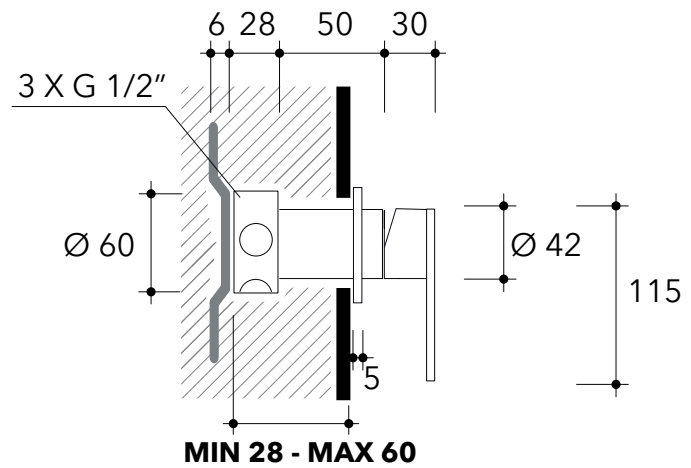

design **FLAMINIA DESIGN TEAM**

2017

X12560

Concealed single-lever mixer

Complements: wall mounted shower head Ø 200 mm (X12084)
wall mounted shower head Ø 300 mm (X13084)

Package dim.

Weight 1,4 kg

Pz. Pallet n° -

vista zenitale / zenital view

vista frontale / frontal view

vista laterale / lateral view

sizes in mm

STAINLESS STEEL

brushed

art. X12560

sizes in mm