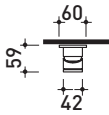

design **FLAMINIA DESIGN TEAM**

2017

X12560

Concealed single-lever mixer

Complements: wall mounted shower head Ø 200 mm (X12084)
wall mounted shower head Ø 300 mm (X13084)

Package dim.

Weight 1,4 kg

Pz. Pallet n° -

vista zenitale / zenital view

vista frontale / frontal view

vista laterale / lateral view

sizes in mm

STAINLESS STEEL

brushed

art. X12560

sizes in mm