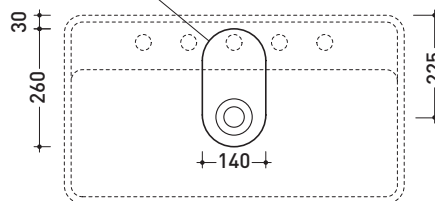

## MW75PR Miniwash 75

Countertop basin cm 75 with tap ledge

• WITH OVERFLOW • ARRANGED FOR FIVE TAP HOLES

Complements: Forty6 shelf (F6MW)  
 Furniture BOX - depth. 50  
 Line taps basin: ONE - NOKÈ - SI - FOLD - X1  
 Line accessories: TWO - HOOP - NOKÈ - FOLD

Technical accessories: Chrome siphon (SIFL/CR) - Telescopic chrome siphon (SIFL066)  
 Stop & Go drain (PLSG)  
 CERAMIC Stop & Go drain (PLCE)  
 Two piece set chrome tap filters (RF026)

Package dim.

Weight 23,5 kg

Pz. Pallet n° 12

UNI EN 14688 - CL20 Dop-No14688

vista zenitale / zenital view

vista frontale / frontal view

foro consigliato sul piano  
 suggested hole on the top

vista zenitale / zenital view

sezione longitudinale / section

sizes in mm

CERAMIC: glossy finish

white black

matt finish

milky white carbone lava grey argilla cenere nuvola fango rosso rubens petrolio

METAL

bianco / oro bianco / platino

Please consider a 2% tolerance on indicated measurements