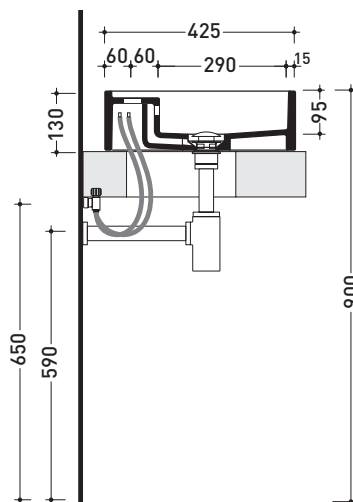

## MW75PR Miniwash 75

Countertop basin cm 75 with tap ledge

• WITH OVERFLOW • ARRANGED FOR FIVE TAP HOLES

Complements: Forty6 shelf (F6MW)  
 Furniture BOX - depth. 50  
 Line taps basin: ONE - NOKÈ - SI - FOLD - X1  
 Line accessories: TWO - HOOP - NOKÈ - FOLD

Technical accessories: Chrome siphon (SIFL/CR) - Telescopic chrome siphon (SIFL066)  
 Stop & Go drain (PLSG)  
 CERAMIC Stop & Go drain (PLCE)  
 Two piece set chrome tap filters (RF026)

Package dim.

Weight 23,5 kg

Pz. Pallet n° 12

UNI EN 14688 - CL20 Dop-No14688

vista zenitale / zenital view

vista frontale / frontal view

foro consigliato sul piano  
 suggested hole on the top

vista zenitale / zenital view

sezione longitudinale / section

sizes in mm

CERAMIC: glossy finish

white black

matt finish

milky white carbone lava grey argilla cenere nuvola fango rosso rubens petrolio

METAL

bianco / oro bianco / platino

Please consider a 2% tolerance on indicated measurements