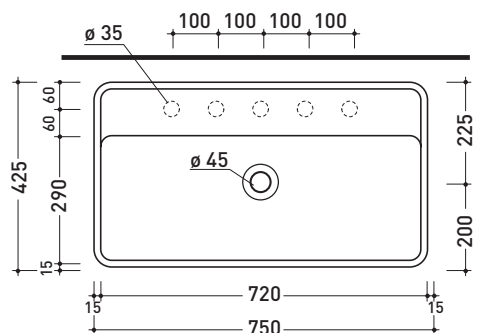

## MW75PR Miniwash 75

Countertop basin cm 75 with tap ledge

• WITH OVERFLOW • ARRANGED FOR FIVE TAP HOLES

Complements: Forty6 shelf (F6MW)  
 Furniture BOX - depth. 50  
 Line taps basin: ONE - NOKÈ - SI - FOLD - X1  
 Line accessories: TWO - HOOP - NOKÈ - FOLD

Technical accessories: Chrome siphon (SIFL/CR) - Telescopic chrome siphon (SIFL066)  
 Stop & Go drain (PLSG)  
 CERAMIC Stop & Go drain (PLCE)  
 Two piece set chrome tap filters (RF026)

Package dim.

Weight 23,5 kg

Pz. Pallet n° 12

UNI EN 14688 - CL20 Dop-No14688

vista zenitale / zenital view

vista frontale / frontal view

foro consigliato sul piano  
 suggested hole on the top

vista zenitale / zenital view

sezione longitudinale / section

sizes in mm

CERAMIC: glossy finish

white black

matt finish

milky white carbone lava grey argilla cenere nuvola fango rosso rubens petrolio

METAL

bianco / oro bianco / platino

Please consider a 2% tolerance on indicated measurements