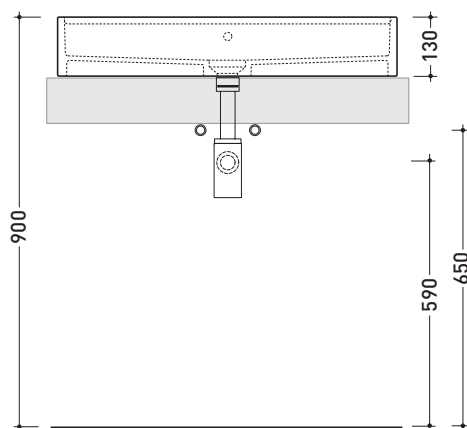

## MW75PR Miniwash 75

Countertop basin cm 75 with tap ledge

• WITH OVERFLOW • ARRANGED FOR FIVE TAP HOLES

Complements: Forty6 shelf (F6MW)  
 Furniture BOX - depth. 50  
 Line taps basin: ONE - NOKÈ - SI - FOLD - X1  
 Line accessories: TWO - HOOP - NOKÈ - FOLD

Technical accessories: Chrome siphon (SIFL/CR) - Telescopic chrome siphon (SIFL066)  
 Stop & Go drain (PLSG)  
 CERAMIC Stop & Go drain (PLCE)  
 Two piece set chrome tap filters (RF026)

Package dim.

Weight 23,5 kg

Pz. Pallet n° 12

UNI EN 14688 - CL20 Dop-No14688

vista zenitale / zenital view

vista frontale / frontal view

foro consigliato sul piano  
 suggested hole on the top

vista zenitale / zenital view

sezione longitudinale / section

sizes in mm

CERAMIC: glossy finish

white black

matt finish

milky white carbone lava grey argilla cenere nuvola fango rosso rubens petrolio

METAL

bianco / oro bianco / platino

Please consider a 2% tolerance on indicated measurements