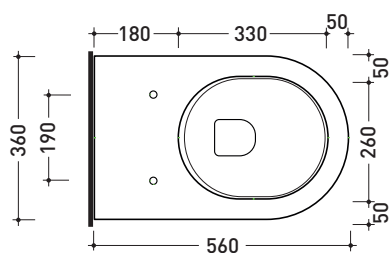

Technical accessories: Universal fixing bracket for wall hung wc/bidet (41/P)

Package dim. 58 x 36,5 x 36 cm | Weight 23,5 kg | Pz. Pallet n° 15

CE UNI EN 997

Dop-No997

FLAMINIA does not recommend combining this toilet model with rapid-flow/flushometer systems or traditional high tanks

vista zenitale / zenital view

vista laterale / lateral view

sezione longitudinale / section

vista retro / back view

sizes in mm

CERAMIC: glossy finish

white

Please consider a 2% tolerance on indicated measurements