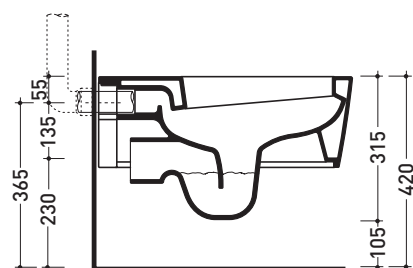

Technical accessories: Universal fixing bracket for wall hung wc/bidet (41/P)

Package dim. 58 x 36,5 x 36 cm | Weight 23,5 kg | Pz. Pallet n° 15

CE UNI EN 997

Dop-No997

FLAMINIA does not recommend combining this toilet model with rapid-flow/flushometer systems or traditional high tanks

vista zenitale / zenital view

vista laterale / lateral view

sezione longitudinale / section

vista retro / back view

sizes in mm

CERAMIC: glossy finish

white

Please consider a 2% tolerance on indicated measurements