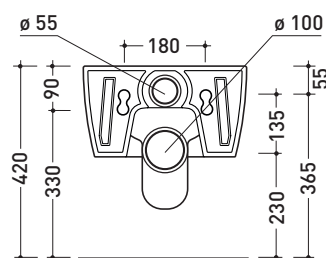

Technical accessories: Universal fixing bracket for wall hung wc/bidet (41/P)

Package dim. 58 x 36,5 x 36 cm | Weight 23,5 kg | Pz. Pallet n° 15

CE UNI EN 997

Dop-No997

FLAMINIA does not recommend combining this toilet model with rapid-flow/flushometer systems or traditional high tanks

vista zenitale / zenital view

vista laterale / lateral view

sezione longitudinale / section

vista retro / back view

sizes in mm

CERAMIC: glossy finish

white

Please consider a 2% tolerance on indicated measurements