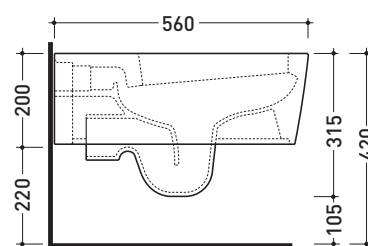

Technical accessories: Universal fixing bracket for wall hung wc/bidet (41/P)

Package dim. 58 x 36,5 x 36 cm | Weight 23,5 kg | Pz. Pallet n° 15

CE UNI EN 997

Dop-No997

FLAMINIA does not recommend combining this toilet model with rapid-flow/flushometer systems or traditional high tanks

vista zenitale / zenital view

vista laterale / lateral view

sezione longitudinale / section

vista retro / back view

sizes in mm

CERAMIC: glossy finish

white

Please consider a 2% tolerance on indicated measurements