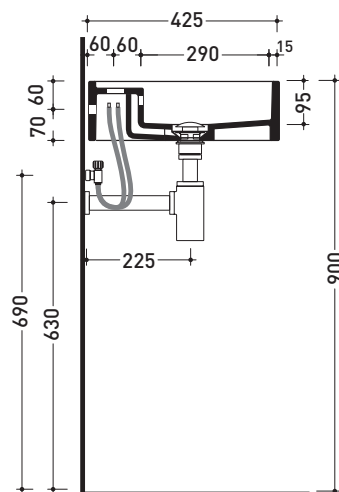

MW75S Miniwash 75

Wall hung basin cm 75 with tap ledge

• WITH OVERFLOW • ARRANGED FOR FIVE TAP HOLES

Complements: **Chromed towel holder (PMW75)**
Line taps basin: ONE - NOKÈ - SI - FOLD - X1
Line accessories: TWO - HOOP - NOKÈ - FOLD

Package dim.

Weight 23,5 kg

Pz. Pallet n° 12

UNI EN 14688 - CL20 Dop-No14688

vista zenitale / zenital view

vista frontale / frontal view

sezione longitudinale / section

sizes in mm

Please consider a 2% tolerance on indicated measurements