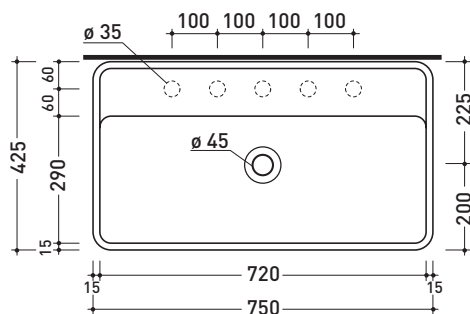

MW75S Miniwash 75

Wall hung basin cm 75 with tap ledge

• WITH OVERFLOW • ARRANGED FOR FIVE TAP HOLES

Complements: **Chromed towel holder (PMW75)**
Line taps basin: ONE - NOKÈ - SI - FOLD - X1
Line accessories: TWO - HOOP - NOKÈ - FOLD

Package dim.

Weight 23,5 kg

Pz. Pallet n° 12

UNI EN 14688 - CL20 Dop-No14688

vista zenitale / zenital view

vista frontale / frontal view

sezione longitudinale / section

sizes in mm