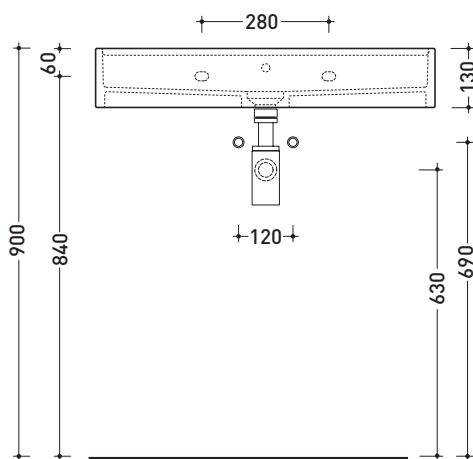

MW75S Miniwash 75

Wall hung basin cm 75 with tap ledge

• WITH OVERFLOW • ARRANGED FOR FIVE TAP HOLES

Complements: **Chromed towel holder (PMW75)**
Line taps basin: ONE - NOKÈ - SI - FOLD - X1
Line accessories: TWO - HOOP - NOKÈ - FOLD

Package dim.

Weight 23,5 kg

Pz. Pallet n° 12

UNI EN 14688 - CL20 Dop-No14688

vista zenitale / zenital view

vista frontale / frontal view

sezione longitudinale / section

sizes in mm