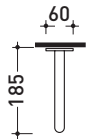

X1

→ FLAMINIA.

design FLAMINIA DESIGN TEAM

2017

X12562

Wall spout

Complements:

Package dim.

Weight 0,6 kg

Pz. Pallet n° -

CE

vista zenitale / zenital view

vista frontale / frontal view

vista laterale / lateral view

sizes in mm

STAINLESS STEEL

art. X12562

sizes in mm