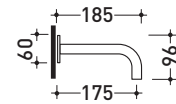

X1

→ FLAMINIA.

design FLAMINIA DESIGN TEAM

2017

X12562

Wall spout

Complements:

Package dim.

Weight 0,6 kg

Pz. Pallet n° -

CE

vista zenitale / zenital view

vista frontale / frontal view

vista laterale / lateral view

sizes in mm

STAINLESS STEEL

art. X12562

sizes in mm