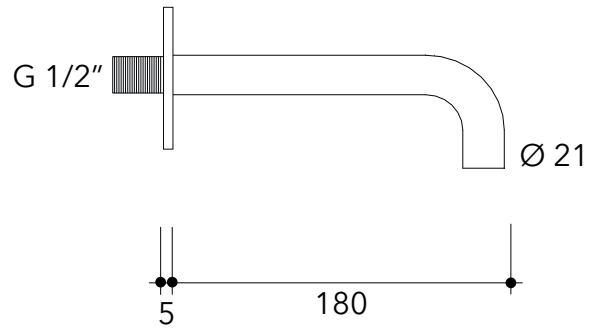

Weight 0,6 kg

Pz. Pallet n° -

CE

vista zenitale / zenital view

vista frontale / frontal view

vista laterale / lateral view

sizes in mm

STAINLESS STEEL

art. X12562

sizes in mm