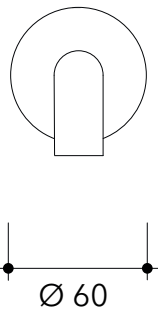

X1

→ FLAMINIA.

design FLAMINIA DESIGN TEAM

2017

X12562

Wall spout

Complements:

Package dim.

Weight 0,6 kg

Pz. Pallet n° -

CE

vista zenitale / zenital view

vista frontale / frontal view

vista laterale / lateral view

sizes in mm

STAINLESS STEEL

art. X12562

sizes in mm