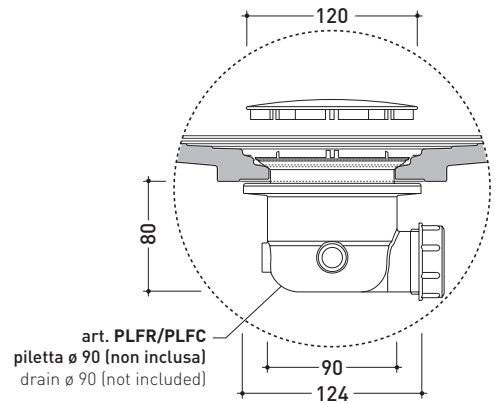

DR7016 Water Drop 160x70

Laid on or built-in in the floor shower tray 160x70 cm
(\varnothing 90mm drainage system not included)

Complements: **Line taps shower:** ONE - NOKÉ - SI - FOLD - X1
Line accessories: TWO - HOOP - NOKÉ - FOLD

Technical accessories: **drainage system with CHROME cover \varnothing 90mm (PLFR)**
drainage system with CERAMIC cover \varnothing 90mm (PLFC)

Package dim.

Weight **52,5 kg**

Pz. Pallet n°

CE UNI EN 14527

Dop-No14527

vista zenitale / zenital view

\varnothing 90

vista frontale / frontal view

sezione longitudinale / section

PILETTA CONSIGLIATA / SUGGESTED DRAIN

art. PLFR/PLFC
piletta \varnothing 90 (non inclusa)
drain \varnothing 90 (not included)

Piletta sifonata / Drainage
Portata / Flow rate: **0,52 l/sec** (EN 274 >0,4 l/sec)

bordo interno per
l'installazione del box doccia
inner rim of shower tray
for shower box installation

dettaglio del bordo / shower tray rim detail