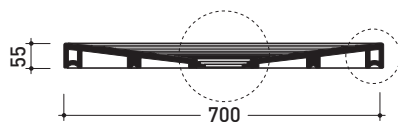

DR7016 Water Drop 160x70

Laid on or built-in in the floor shower tray 160x70 cm
(\varnothing 90mm drainage system not included)

Complements: **Line taps shower:** ONE - NOKÉ - SI - FOLD - X1
Line accessories: TWO - HOOP - NOKÉ - FOLD

Technical accessories: **drainage system with CHROME cover \varnothing 90mm (PLFR)**
drainage system with CERAMIC cover \varnothing 90mm (PLFC)

Package dim.

Weight **52,5 kg**

Pz. Pallet n°

CE UNI EN 14527

Dop-No14527

vista zenitale / zenital view

\varnothing 90

vista frontale / frontal view

sezione longitudinale / section

PILETTA CONSIGLIATA / SUGGESTED DRAIN

art. PLFR/PLFC
piletta \varnothing 90 (non inclusa)
drain \varnothing 90 (not included)

Piletta sifonata / Drainage
Portata / Flow rate: **0,52 l/sec** (EN 274 >0,4 l/sec)

bordo interno per
l'installazione del box doccia
inner rim of shower tray
for shower box installation

dettaglio del bordo / shower tray rim detail