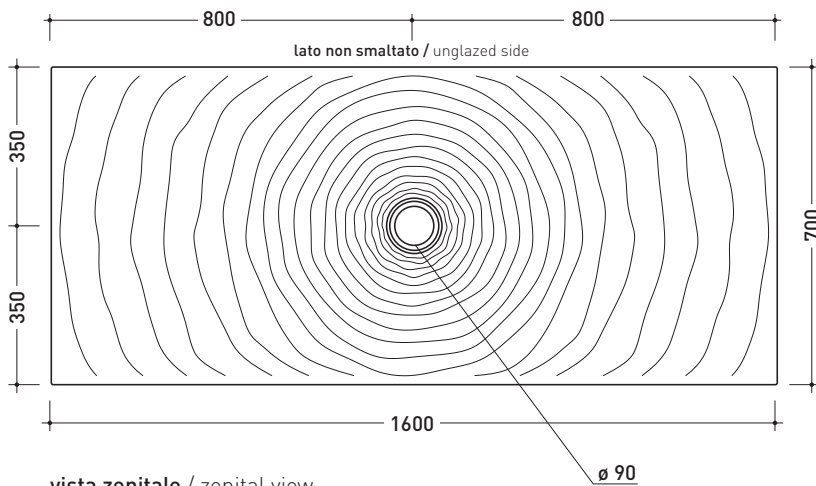

DR7016 Water Drop 160x70

Laid on or built-in in the floor shower tray 160x70 cm
(\varnothing 90mm drainage system not included)

Complements: **Line taps shower:** ONE - NOKÉ - SI - FOLD - X1
Line accessories: TWO - HOOP - NOKÉ - FOLD

Technical accessories: **drainage system with CHROME cover \varnothing 90mm (PLFR)**
drainage system with CERAMIC cover \varnothing 90mm (PLFC)

Package dim.

Weight **52,5 kg**

Pz. Pallet n°

CE UNI EN 14527

Dop-No14527

vista zenitale / zenital view

\varnothing 90

vista frontale / frontal view

sezione longitudinale / section

PILETTA CONSIGLIATA / SUGGESTED DRAIN

art. PLFR/PLFC
piletta \varnothing 90 (non inclusa)
drain \varnothing 90 (not included)

sizes in mm

Please consider a 2% tolerance on indicated measurements

CERAMIC: glossy finish

white black

matt finish

milky white carbone grigio lava lava grey nuvola fango rosso rubens petrolio