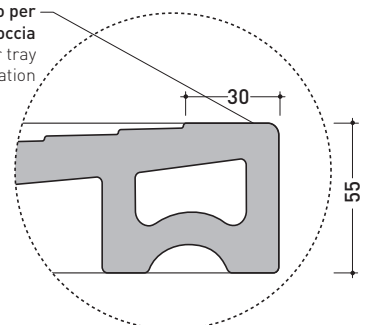

DR7016 Water Drop 160x70

Laid on or built-in in the floor shower tray 160x70 cm
(\varnothing 90mm drainage system not included)

Complements: **Line taps shower:** ONE - NOKÉ - SI - FOLD - X1
Line accessories: TWO - HOOP - NOKÉ - FOLD

Technical accessories: **drainage system with CHROME cover \varnothing 90mm (PLFR)**
drainage system with CERAMIC cover \varnothing 90mm (PLFC)

Package dim.

Weight **52,5 kg**

Pz. Pallet n°

CE UNI EN 14527

Dop-No14527

vista zenitale / zenital view

\varnothing 90

vista frontale / frontal view

sezione longitudinale / section

PILETTA CONSIGLIATA / SUGGESTED DRAIN

art. PLFR/PLFC
piletta \varnothing 90 (non inclusa)
drain \varnothing 90 (not included)

Piletta sifonata / Drainage
Portata / Flow rate: **0,52 l/sec** (EN 274 >0,4 l/sec)

bordo interno per
l'installazione del box doccia
inner rim of shower tray
for shower box installation

dettaglio del bordo / shower tray rim detail