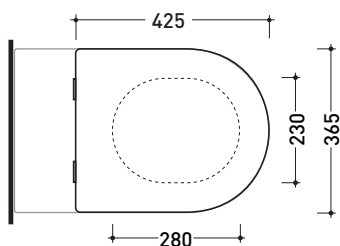

5051CW01

Polyester seat & cover

Complements: **Link btw wc (LK117)**
Link btw goclean wc (LK117G)
Link btw wc Plus goclean (LK117RG)
Link wall hung wc (5051/WC)
Link goclean wall hung wc (5051/WCG)
MiniLink wall hung wc (5064)
MiniLink goclean wall hung wc (5064G)

Package dim. 52 x 40 x 7 cm | Weight 4,4 kg | Pz. Pallet n° -

art. LK117 - LK117G - LK117R
vista zenitale / zenital view

art. 5051/WC - 5051/WCG
vista zenitale / zenital view

art. 5064
vista zenitale / zenital view

art. LK117 - LK117G - LK117R
vista laterale / lateral view

art. 5051/WC - 5051/WCG
vista laterale / lateral view

art. 5064
vista laterale / lateral view

sizes in mm

WOOD/POLYESTER: glossy finish

white