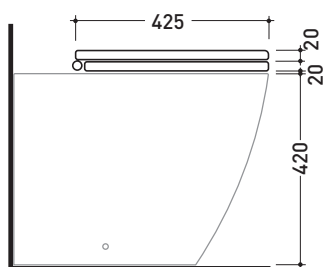

Package dim. 52 x 40 x 7 cm | Weight 4,4 kg | Pz. Pallet n° -

art. LK117 - LK117G - LK117R
vista zenitale / zenital view

art. 5051/WC - 5051/WCG
vista zenitale / zenital view

art. 5064
vista zenitale / zenital view

art. LK117 - LK117G - LK117R
vista laterale / lateral view

art. 5051/WC - 5051/WCG
vista laterale / lateral view

art. 5064
vista laterale / lateral view

sizes in mm

WOOD/POLYESTER: glossy finish

white