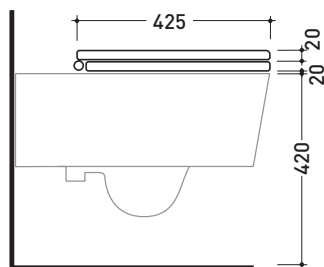

Package dim. 52 x 40 x 7 cm | Weight 4,4 kg | Pz. Pallet n° -

art. LK117 - LK117G - LK117R
vista zenitale / zenital view

art. 5051/WC - 5051/WCG
vista zenitale / zenital view

art. 5064
vista zenitale / zenital view

art. LK117 - LK117G - LK117R
vista laterale / lateral view

art. 5051/WC - 5051/WCG
vista laterale / lateral view

art. 5064
vista laterale / lateral view

sizes in mm

WOOD/POLYESTER: glossy finish

white