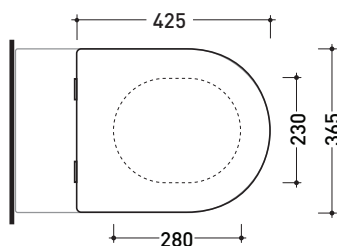

5051CW01

Polyester seat & cover

Complements: **Link btw wc (LK117)**
Link btw goclean wc (LK117G)
Link btw wc Plus goclean (LK117RG)
Link wall hung wc (5051/WC)
Link goclean wall hung wc (5051/WCG)
MiniLink wall hung wc (5064)
MiniLink goclean wall hung wc (5064G)

Package dim. 52 x 40 x 7 cm | Weight 4,4 kg | Pz. Pallet n° -

art. LK117 - LK117G - LK117R
vista zenitale / zenital view

art. 5051/WC - 5051/WCG
vista zenitale / zenital view

art. 5064
vista zenitale / zenital view

art. LK117 - LK117G - LK117R
vista laterale / lateral view

art. 5051/WC - 5051/WCG
vista laterale / lateral view

art. 5064
vista laterale / lateral view

sizes in mm

WOOD/POLYESTER: glossy finish

white