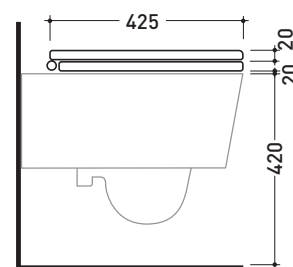

Package dim. 52 x 40 x 7 cm | Weight 4,4 kg | Pz. Pallet n° -

art. LK117 - LK117G - LK117R
vista zenitale / zenital view

art. 5051/WC - 5051/WCG
vista zenitale / zenital view

art. 5064
vista zenitale / zenital view

art. LK117 - LK117G - LK117R
vista laterale / lateral view

art. 5051/WC - 5051/WCG
vista laterale / lateral view

art. 5064
vista laterale / lateral view

sizes in mm

WOOD/POLYESTER: glossy finish

white