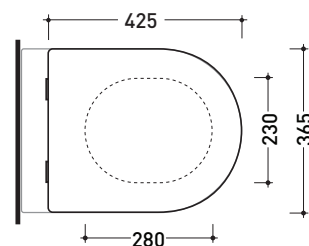

5051CW01

Polyester seat & cover

Complements: **Link btw wc (LK117)**
Link btw goclean wc (LK117G)
Link btw wc Plus goclean (LK117RG)
Link wall hung wc (5051/WC)
Link goclean wall hung wc (5051/WCG)
MiniLink wall hung wc (5064)
MiniLink goclean wall hung wc (5064G)

Package dim. 52 x 40 x 7 cm | Weight 4,4 kg | Pz. Pallet n° -

art. LK117 - LK117G - LK117R
vista zenitale / zenital view

art. 5051/WC - 5051/WCG
vista zenitale / zenital view

art. 5064
vista zenitale / zenital view

art. LK117 - LK117G - LK117R
vista laterale / lateral view

art. 5051/WC - 5051/WCG
vista laterale / lateral view

art. 5064
vista laterale / lateral view

sizes in mm

WOOD/POLYESTER: glossy finish

white