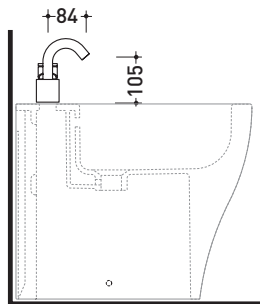

## X14070

Single-lever bidet mixer (stop&go drain EXCLUDED)

Complements: stainless steel stop&go drain (PLX)

Package dim.

Weight 1,5 kg

Pz. Pallet n° -

vista laterale / lateral view

vista frontale / frontal view

vista zenitale / zenital view

sizes in mm

STAINLESS STEEL

brushed

art. X14070

sizes in mm