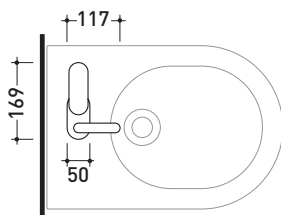

## X14070

Single-lever bidet mixer (stop&go drain EXCLUDED)

Complements: stainless steel stop&go drain (PLX)

Package dim.

Weight 1,5 kg

Pz. Pallet n° -

vista laterale / lateral view

vista frontale / frontal view

vista zenitale / zenital view

sizes in mm

STAINLESS STEEL

brushed

art. X14070

sizes in mm