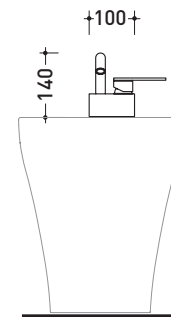

## X14070

Single-lever bidet mixer (stop&go drain EXCLUDED)

Complements: stainless steel stop&go drain (PLX)

Package dim.

Weight 1,5 kg

Pz. Pallet n° -

vista laterale / lateral view

vista frontale / frontal view

vista zenitale / zenital view

sizes in mm

STAINLESS STEEL

brushed

art. X14070

sizes in mm