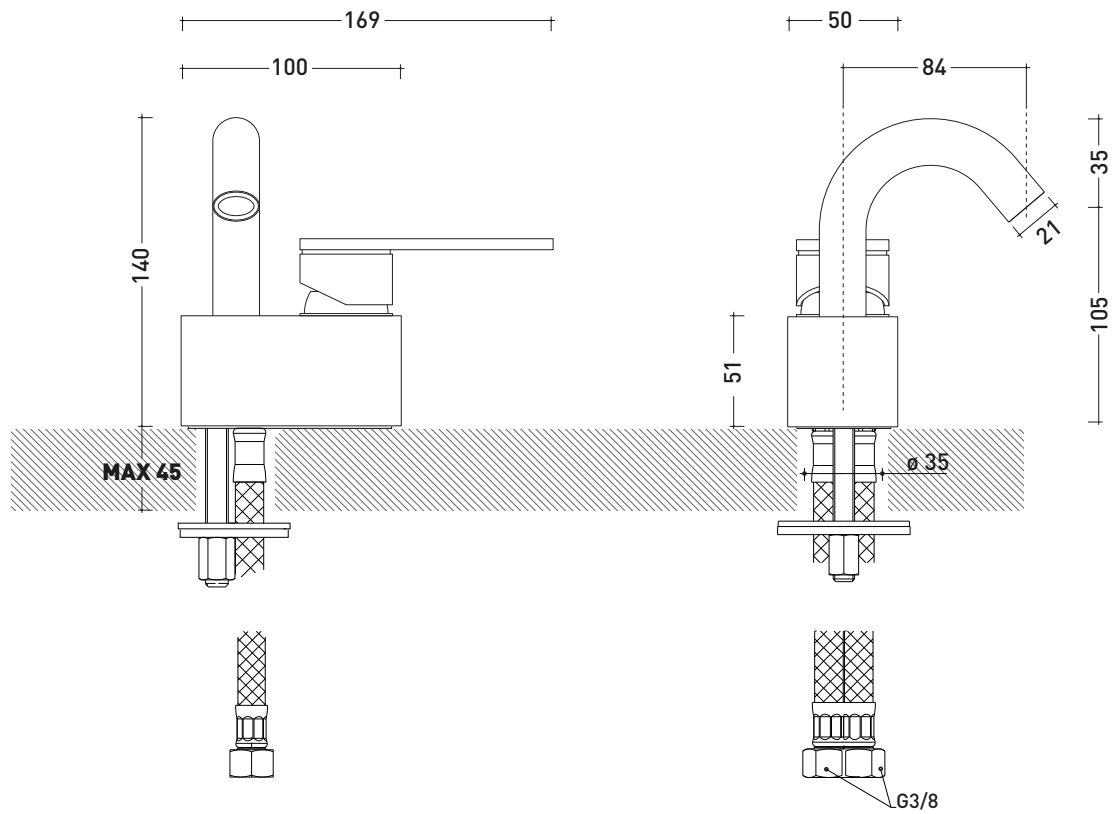

## X14070

Single-lever bidet mixer (stop&go drain EXCLUDED)

Complements: stainless steel stop&go drain (PLX)

Package dim.

Weight 1,5 kg

Pz. Pallet n° -

vista laterale / lateral view

vista frontale / frontal view

vista zenitale / zenital view

sizes in mm

STAINLESS STEEL

brushed

art. X14070

sizes in mm