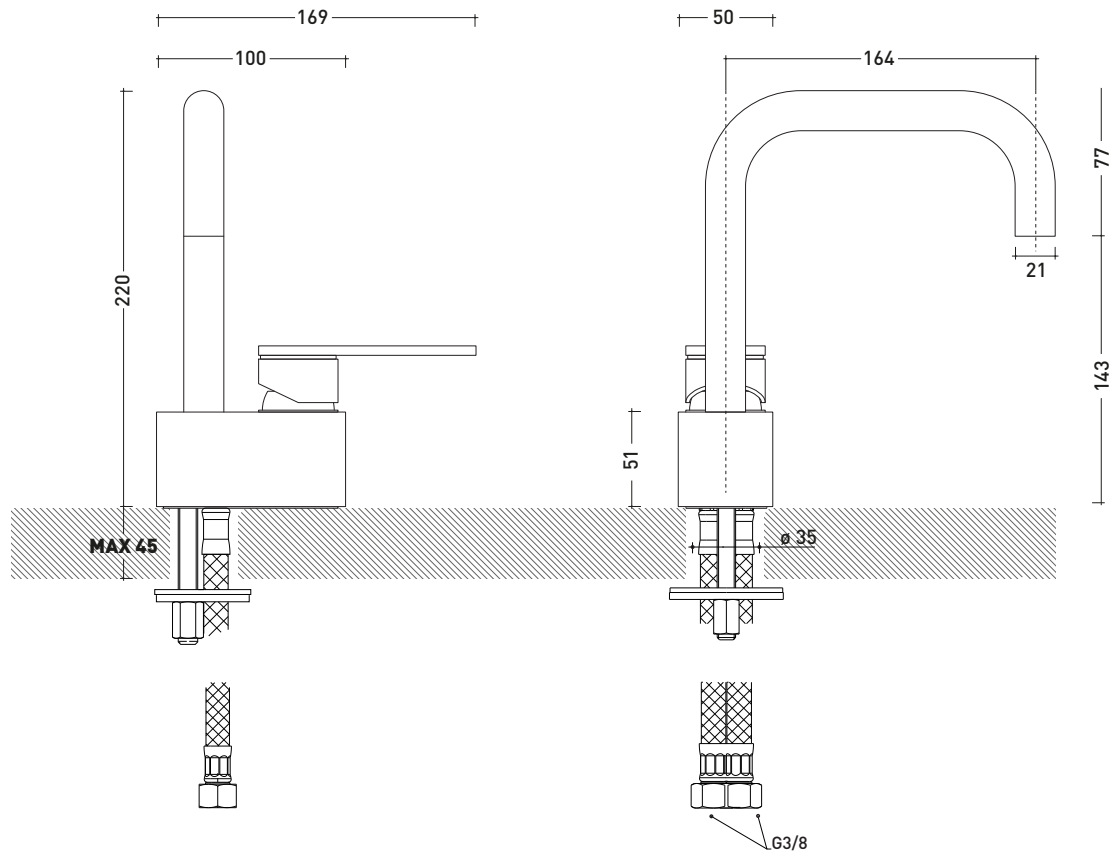

X13055

Single lever basin mixer (stop&go drain EXCLUDED)

Complements: stainless steel stop&go drain (PLX)

Package dim.

Weight **1,9 kg**

Pz. Pallet n° -

vista frontale / frontal view

vista laterale / lateral view

vista zenitale / zenital view

sizes in mm

STAINLESS STEEL

brushed

art. X13055

sizes in mm