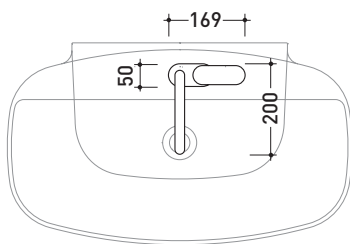

X13055

Single lever basin mixer (stop&go drain EXCLUDED)

Complements: stainless steel stop&go drain (PLX)

Package dim.

Weight **1,9 kg**

Pz. Pallet n° -

vista frontale / frontal view

vista laterale / lateral view

vista zenitale / zenital view

sizes in mm

STAINLESS STEEL

brushed

art. X13055

sizes in mm