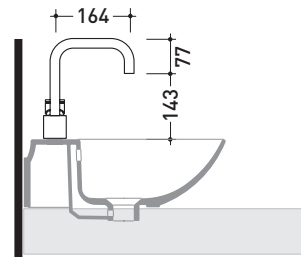

X13055

Single lever basin mixer (stop&go drain EXCLUDED)

Complements: stainless steel stop&go drain (PLX)

Package dim.

Weight **1,9 kg**

Pz. Pallet n° -

vista frontale / frontal view

vista laterale / lateral view

vista zenitale / zenital view

sizes in mm

STAINLESS STEEL

brushed

art. X13055

sizes in mm