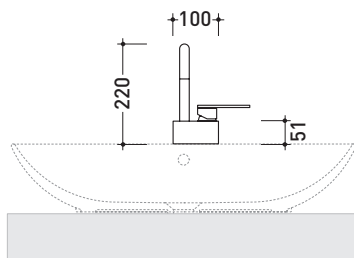

X13055

Single lever basin mixer (stop&go drain EXCLUDED)

Complements: stainless steel stop&go drain (PLX)

Package dim.

Weight **1,9 kg**

Pz. Pallet n° -

vista frontale / frontal view

vista laterale / lateral view

vista zenitale / zenital view

sizes in mm

STAINLESS STEEL

brushed

art. X13055

sizes in mm