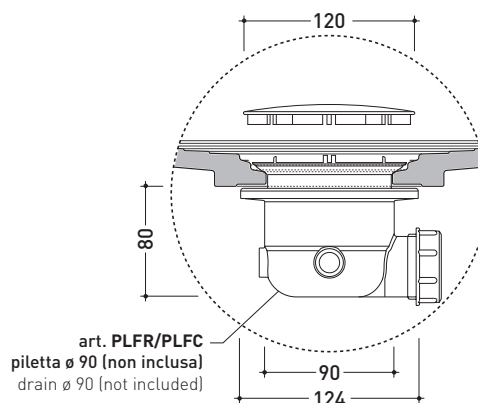

DR90 Water Drop 90x72

Laid on or built-in in the floor shower tray 90x72 cm
(\varnothing 90mm drainage system not included)

Complements: **Line taps shower:** ONE - NOKÉ - SI - FOLD - X1
Line accessories: TWO - HOOP - NOKÉ - FOLD

Technical accessories: drainage system with **CHROME** cover \varnothing 90mm (PLFR)
drainage system with **CERAMIC** cover \varnothing 90mm (PLFC)

Package dim.

Weight **31 kg**

Pz. Pallet n° **10**

CE UNI EN 14527

Dop-No14527

vista zenitale / zenital view

vista frontale / frontal view

sezione longitudinale / section

PILETTA CONSIGLIATA / SUGGESTED DRAIN

Piletta sifonata / Drainage
Portata / Flow rate: **0,52 l/sec** (EN 274 >0,4 l/sec)

bordo interno per
l'installazione del box doccia
inner rim of shower tray
for shower box installation

dettaglio del bordo / shower tray rim detail

sizes in mm

Please consider a 2% tolerance on indicated measurements