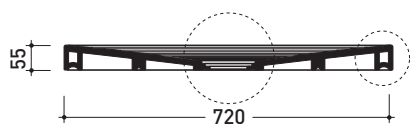

DR90 Water Drop 90x72

Laid on or built-in in the floor shower tray 90x72 cm
(\varnothing 90mm drainage system not included)

Complements: **Line taps shower:** ONE - NOKÉ - SI - FOLD - X1
Line accessories: TWO - HOOP - NOKÉ - FOLD

Technical accessories: drainage system with **CHROME** cover \varnothing 90mm (PLFR)
drainage system with **CERAMIC** cover \varnothing 90mm (PLFC)

Package dim.

Weight **31 kg**

Pz. Pallet n° **10**

CE UNI EN 14527

Dop-No14527

vista zenitale / zenital view

vista frontale / frontal view

sezione longitudinale / section

PILETTA CONSIGLIATA / SUGGESTED DRAIN

Piletta sifonata / Drainage
Portata / Flow rate: **0,52 l/sec** (EN 274 >0,4 l/sec)

bordo interno per
l'installazione del box doccia
inner rim of shower tray
for shower box installation

dettaglio del bordo / shower tray rim detail

sizes in mm

Please consider a 2% tolerance on indicated measurements