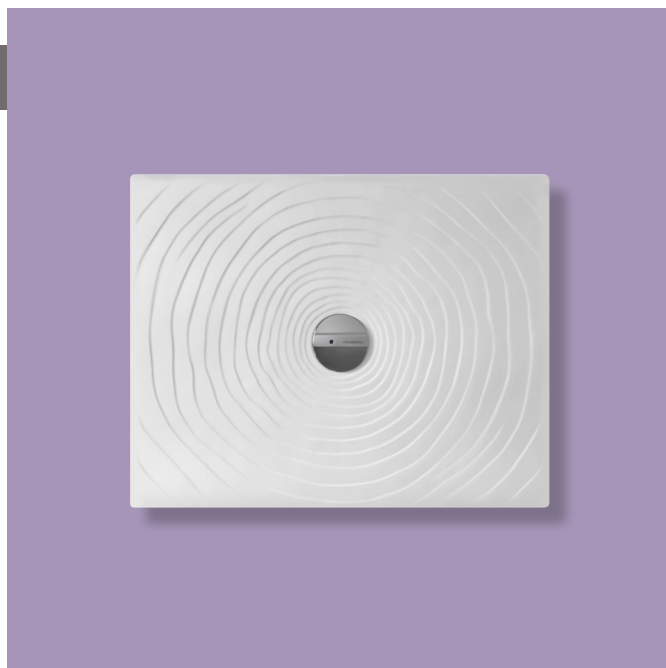

DR90 Water Drop 90x72

Laid on or built-in in the floor shower tray 90x72 cm
(\varnothing 90mm drainage system not included)

Complements: **Line taps shower:** ONE - NOKÉ - SI - FOLD - X1
Line accessories: TWO - HOOP - NOKÉ - FOLD

Technical accessories: drainage system with **CHROME** cover \varnothing 90mm (PLFR)
drainage system with **CERAMIC** cover \varnothing 90mm (PLFC)

Package dim.

Weight **31 kg**

Pz. Pallet n° **10**

CE UNI EN 14527

Dop-No14527

vista zenitale / zenital view

vista frontale / frontal view

sezione longitudinale / section

PILETTA CONSIGLIATA / SUGGESTED DRAIN

Piletta sifonata / Drainage
Portata / Flow rate: **0,52 l/sec** (EN 274 >0,4 l/sec)

CERAMIC: glossy finish

white black

matt finish

milky white carbone grigio lava lava grey nuvola fango rosso rubens petrolio