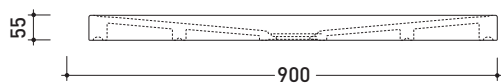

DR90 Water Drop 90x72

Laid on or built-in in the floor shower tray 90x72 cm
(\varnothing 90mm drainage system not included)

Complements: **Line taps shower:** ONE - NOKÉ - SI - FOLD - X1
Line accessories: TWO - HOOP - NOKÉ - FOLD

Technical accessories: drainage system with **CHROME** cover \varnothing 90mm (PLFR)
drainage system with **CERAMIC** cover \varnothing 90mm (PLFC)

Package dim.

Weight **31 kg**

Pz. Pallet n° **10**

CE UNI EN 14527

Dop-No14527

vista zenitale / zenital view

vista frontale / frontal view

sezione longitudinale / section

PILETTA CONSIGLIATA / SUGGESTED DRAIN

Piletta sifonata / Drainage
Portata / Flow rate: **0,52 l/sec** (EN 274 >0,4 l/sec)

bordo interno per
l'installazione del box doccia
inner rim of shower tray
for shower box installation

dettaglio del bordo / shower tray rim detail

sizes in mm

Please consider a 2% tolerance on indicated measurements