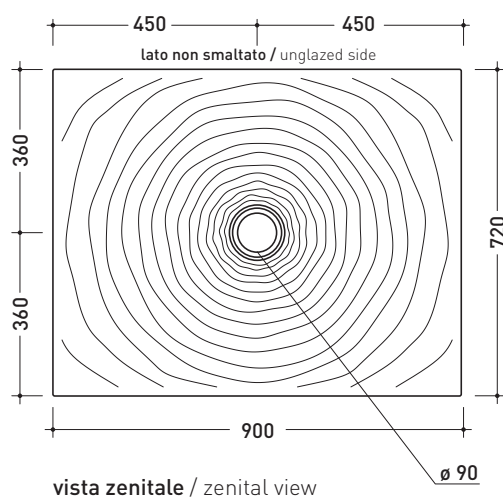

DR90 Water Drop 90x72

Laid on or built-in in the floor shower tray 90x72 cm
(\varnothing 90mm drainage system not included)

Complements: **Line taps shower:** ONE - NOKÉ - SI - FOLD - X1
Line accessories: TWO - HOOP - NOKÉ - FOLD

Technical accessories: drainage system with **CHROME** cover \varnothing 90mm (PLFR)
drainage system with **CERAMIC** cover \varnothing 90mm (PLFC)

Package dim.

Weight **31 kg**

Pz. Pallet n° **10**

CE UNI EN 14527

Dop-No14527

vista zenitale / zenital view

vista frontale / frontal view

sezione longitudinale / section

PILETTA CONSIGLIATA / SUGGESTED DRAIN

Piletta sifonata / Drainage
Portata / Flow rate: **0,52 l/sec** (EN 274 >0,4 l/sec)

bordo interno per
l'installazione del box doccia
inner rim of shower tray
for shower box installation

dettaglio del bordo / shower tray rim detail

sizes in mm

Please consider a 2% tolerance on indicated measurements