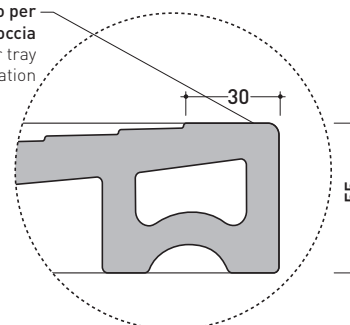

DR90 Water Drop 90x72

Laid on or built-in in the floor shower tray 90x72 cm
(\varnothing 90mm drainage system not included)

Complements: **Line taps shower:** ONE - NOKÉ - SI - FOLD - X1
Line accessories: TWO - HOOP - NOKÉ - FOLD

Technical accessories: drainage system with **CHROME** cover \varnothing 90mm (PLFR)
drainage system with **CERAMIC** cover \varnothing 90mm (PLFC)

Package dim.

Weight **31 kg**

Pz. Pallet n° **10**

CE UNI EN 14527

Dop-No14527

vista zenitale / zenital view

vista frontale / frontal view

sezione longitudinale / section

PILETTA CONSIGLIATA / SUGGESTED DRAIN

Piletta sifonata / Drainage
Portata / Flow rate: **0,52 l/sec** (EN 274 >0,4 l/sec)

bordo interno per
l'installazione del box doccia
inner rim of shower tray
for shower box installation

dettaglio del bordo / shower tray rim detail

sizes in mm

Please consider a 2% tolerance on indicated measurements