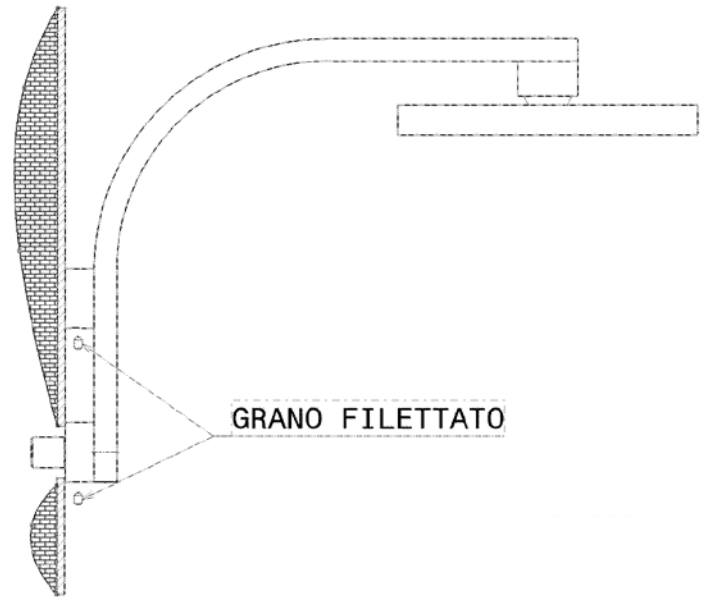

design **LUDOVICA+ROBERTO PALOMBA** and **SERGIO MORI** 2003

112550

Concealed shower set with overhead, mixer and handshower

Complements: **Line accessories: TWO**
Line accessories: HOOP

Package dim. **48 x 40 x 30 cm** | Weight **7 kg** | Pz. Pallet n° -

vista frontale / frontal view

vista laterale / lateral view

sizes in mm

BRASS: glossy finish

chrome

<http://www.ceramicaflaminia.it/en/products/307-one>

©ceramicaflaminiaspa - All rights reserved. Unauthorized copying, publication, reproduction as well as partial reproduction are prohibited

june 2019

VISTA DALL'ALTO

MASSIMO FORO
PIASTRELLA

USCITA
ALLA BOCCA

H2O CALDA

H2O FREDDA