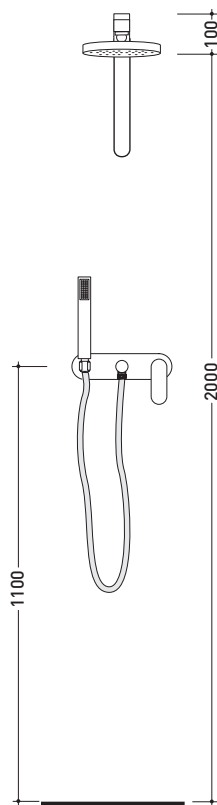

design **LUDOVICA+ROBERTO PALOMBA** and **SERGIO MORI** 2003

112550

Concealed shower set with overhead, mixer and handshower

Complements: **Line accessories: TWO**
Line accessories: HOOP

Package dim. **48 x 40 x 30 cm** | Weight **7 kg** | Pz. Pallet n° -

vista frontale / frontal view

vista laterale / lateral view

sizes in mm

BRASS: glossy finish

chrome

<http://www.ceramicaflaminia.it/en/products/307-one>

©ceramicaflaminiaspa - All rights reserved. Unauthorized copying, publication, reproduction as well as partial reproduction are prohibited

june 2019

VISTA DALL'ALTO

MASSIMO FORO
PIASTRELLA

USCITA
ALLA BOCCA

H2O CALDA

H2O FREDDA