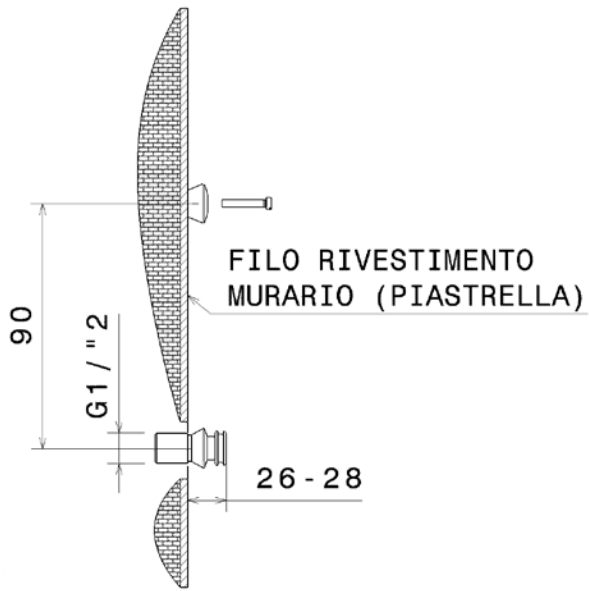

design **LUDOVICA+ROBERTO PALOMBA** and **SERGIO MORI** 2003

112550

Concealed shower set with overhead, mixer and handshower

Complements: **Line accessories: TWO**
Line accessories: HOOP

Package dim. **48 x 40 x 30 cm** | Weight **7 kg** | Pz. Pallet n° -

vista frontale / frontal view

vista laterale / lateral view

sizes in mm

BRASS: glossy finish

chrome

<http://www.ceramicaflaminia.it/en/products/307-one>

©ceramicaflaminiaspa - All rights reserved. Unauthorized copying, publication, reproduction as well as partial reproduction are prohibited

june 2019

VISTA DALL'ALTO

MASSIMO FORO
PIASTRELLA

USCITA
ALLA BOCCA

H2O CALDA

H2O FREDDA