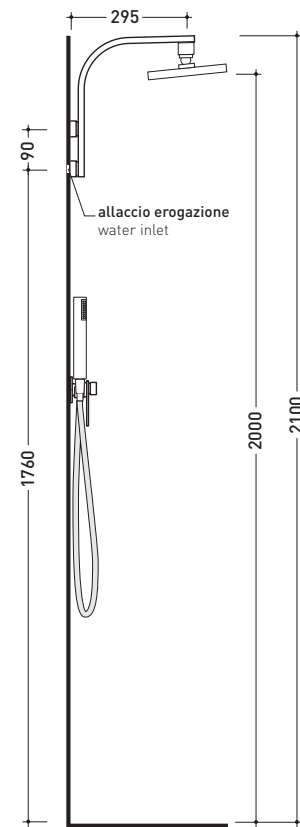

design **LUDOVICA+ROBERTO PALOMBA** and **SERGIO MORI** 2003

112550

Concealed shower set with overhead, mixer and handshower

Complements: **Line accessories: TWO**
Line accessories: HOOP

Package dim. **48 x 40 x 30 cm** | Weight **7 kg** | Pz. Pallet n° -

vista frontale / frontal view

vista laterale / lateral view

sizes in mm

BRASS: glossy finish

chrome

<http://www.ceramicaflaminia.it/en/products/307-one>

©ceramicaflaminiaspa - All rights reserved. Unauthorized copying, publication, reproduction as well as partial reproduction are prohibited