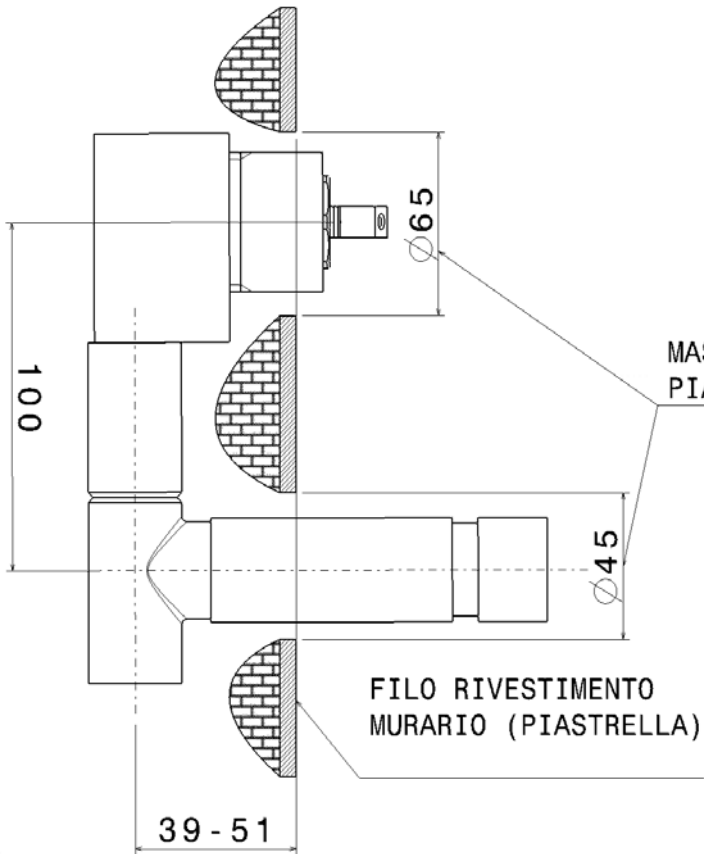

VISTA DALL'ALTO