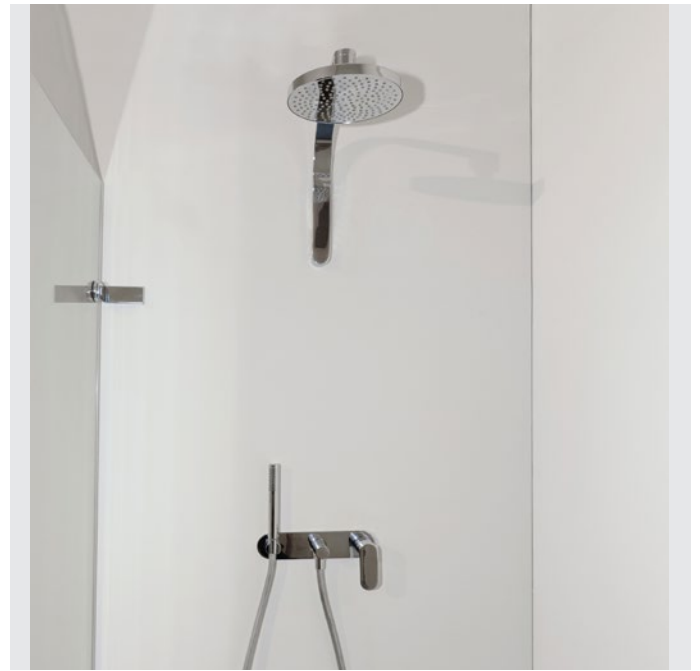

design **LUDOVICA+ROBERTO PALOMBA** and **SERGIO MORI** 2003

112550

Concealed shower set with overhead, mixer and handshower

Complements: **Line accessories: TWO**
Line accessories: HOOP

Package dim. **48 x 40 x 30 cm** | Weight **7 kg** | Pz. Pallet n° -

vista frontale / frontal view

vista laterale / lateral view

sizes in mm

BRASS: glossy finish

chrome

<http://www.ceramicaflaminia.it/en/products/307-one>

©ceramicaflaminiaspa - All rights reserved. Unauthorized copying, publication, reproduction as well as partial reproduction are prohibited

june 2019

VISTA DALL'ALTO

MASSIMO FORO
PIASTRELLA

USCITA
ALLA BOCCA

H2O CALDA

H2O FREDDA