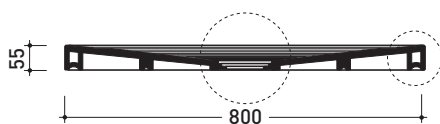

## DR140 Water Drop 140x80

Laid on or built-in in the floor shower tray 140x80 cm  
( $\varnothing$  90mm drainage system not included)

Complements: **Line taps shower:** ONE - NOKÉ - SI - FOLD - X1  
**Line accessories:** TWO - HOOP - NOKÉ - FOLD

Technical accessories: **drainage system with CHROME cover  $\varnothing$  90mm (PLFR)**  
**drainage system with CERAMIC cover  $\varnothing$  90mm (PLFC)**

Package dim.

Weight **53 kg**

Pz. Pallet n°

CE UNI EN 14527

Dop-No14527

vista zenitale / zenital view

vista frontale / frontal view

sezione longitudinale / section