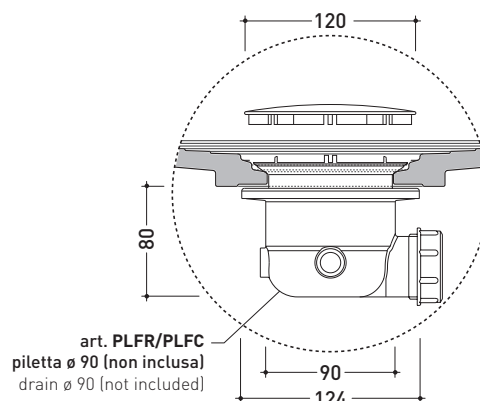

PILETTA CONSIGLIATA / SUGGESTED DRAIN

art. PLFR/PLFC
piletta $\varnothing$ 90 (non inclusa)
drain $\varnothing$ 90 (not included)

Piletta sifonata / Drainage
Portata / Flow rate: **0,52 l/sec** (EN 274 >0,4 l/sec)

bordo interno per
l'installazione del box doccia
inner rim of shower tray
for shower box installation