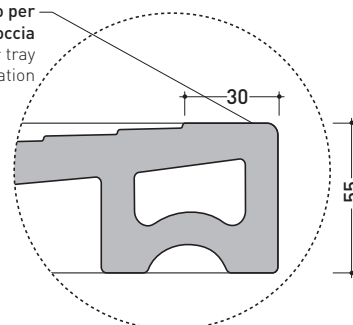

## DR140 Water Drop 140x80

Laid on or built-in in the floor shower tray 140x80 cm  
( $\varnothing$  90mm drainage system not included)

Complements: **Line taps shower:** ONE - NOKÉ - SI - FOLD - X1  
**Line accessories:** TWO - HOOP - NOKÉ - FOLD

Technical accessories: **drainage system with CHROME cover  $\varnothing$  90mm (PLFR)**  
**drainage system with CERAMIC cover  $\varnothing$  90mm (PLFC)**

Package dim.

Weight **53 kg**

Pz. Pallet n°

CE UNI EN 14527

Dop-No14527

vista zenitale / zenital view

vista frontale / frontal view

sezione longitudinale / section

bordo interno per  
l'installazione del box doccia  
inner rim of shower tray  
for shower box installation

dettaglio del bordo / shower tray rim detail

sizes in mm

Please consider a 2% tolerance on indicated measurements