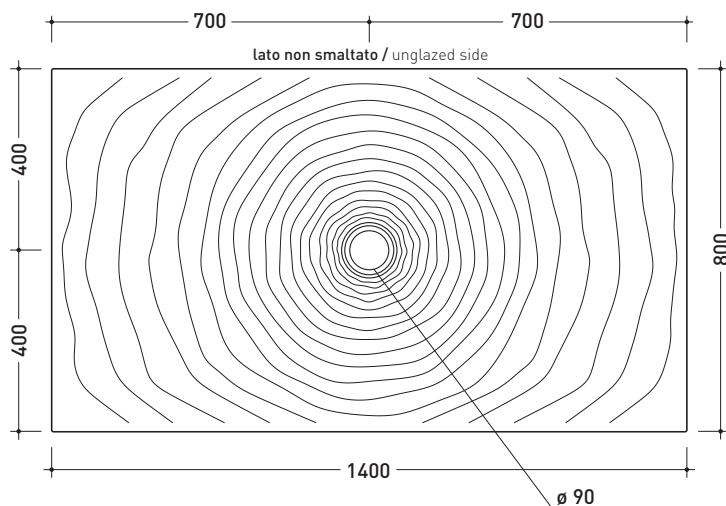

## DR140 Water Drop 140x80

Laid on or built-in in the floor shower tray 140x80 cm  
( $\varnothing$  90mm drainage system not included)

Complements: **Line taps shower:** ONE - NOKÉ - SI - FOLD - X1  
**Line accessories:** TWO - HOOP - NOKÉ - FOLD

Dop-No14527

vista zenitale / zenital view

vista frontale / frontal view

sezione longitudinale / section