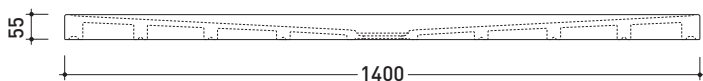

## DR140 Water Drop 140x80

Laid on or built-in in the floor shower tray 140x80 cm  
( $\varnothing$  90mm drainage system not included)

Complements: **Line taps shower:** ONE - NOKÉ - SI - FOLD - X1  
**Line accessories:** TWO - HOOP - NOKÉ - FOLD

Technical accessories: **drainage system with CHROME cover  $\varnothing$  90mm (PLFR)**  
**drainage system with CERAMIC cover  $\varnothing$  90mm (PLFC)**

Package dim.

Weight **53 kg**

Pz. Pallet n°

CE UNI EN 14527

Dop-No14527

vista zenitale / zenital view

vista frontale / frontal view

sezione longitudinale / section