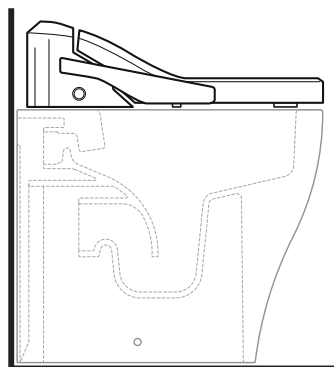

OPZIONE B

vista frontale / frontal view

-  **Attacco idrico acqua fredda**
Cold water connection
-  **Presca elettrica**
Electrical outlet

Recommended connections

WARNING: the **electrical outlet** can be equally placed on both sides, while the **cold water connection**, from the front view to the product, should be placed on the left side of the toilet bowl. The connection to the cold water outlet by a stopcock is strongly recommended.

sizes in mm

ABS: glossy finish

white

art. **AP118 - AP118G**
vista laterale / lateral view

art. **AP117G - AP117RG**
vista laterale / lateral view

art. **5051/WC - 5051/WCG**
vista laterale / lateral view

art. **LK117 - LK117G - LK117RG**
vista laterale / lateral view