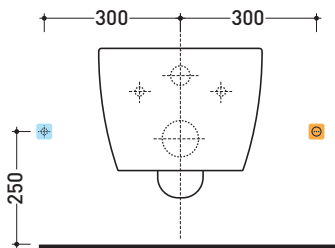

Package dim. | Weight **4,2 kg** | Pz. Pallet n° -

CE

vista zenitale / zenital view

vista laterale / lateral view

installazione
installation

OPZIONE A

vista frontale / frontal view

installazione
installation

OPZIONE B

vista frontale / frontal view

-  **Attacco idrico acqua fredda**
Cold water connection
-  **Presca elettrica**
Electrical outlet

Recommended connections

WARNING: the **electrical outlet** can be equally placed on both sides, while the **cold water connection**, from the front view to the product, should be placed on the left side of the toilet bowl. The connection to the cold water outlet by a stopcock is strongly recommended.

sizes in mm

ABS: glossy finish

white

art. **AP118 - AP118G**
vista laterale / lateral view

art. **AP117G - AP117RG**
vista laterale / lateral view

art. **5051/WC - 5051/WCG**
vista laterale / lateral view

art. **LK117 - LK117G - LK117RG**
vista laterale / lateral view