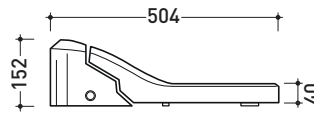

Package dim. | Weight **4,2 kg** | Pz. Pallet n° -

CE

vista zenitale / zenital view

vista laterale / lateral view

installazione
installation

OPZIONE A

vista frontale / frontal view

installazione
installation

OPZIONE B

vista frontale / frontal view

-  **Attacco idrico acqua fredda**
Cold water connection
-  **Presca elettrica**
Electrical outlet

Recommended connections

WARNING: the **electrical outlet** can be equally placed on both sides, while the **cold water connection**, from the front view to the product, should be placed on the left side of the toilet bowl. The connection to the cold water outlet by a stopcock is strongly recommended.

sizes in mm

ABS: glossy finish

white

art. **AP118 - AP118G**
vista laterale / lateral view

art. **AP117G - AP117RG**
vista laterale / lateral view

art. **5051/WC - 5051/WCG**
vista laterale / lateral view

art. **LK117 - LK117G - LK117RG**
vista laterale / lateral view