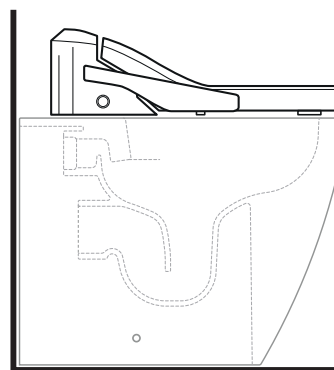

OPZIONE B

vista frontale / frontal view

-  **Attacco idrico acqua fredda**
Cold water connection
-  **Presca elettrica**
Electrical outlet

Recommended connections

WARNING: the **electrical outlet** can be equally placed on both sides, while the **cold water connection**, from the front view to the product, should be placed on the left side of the toilet bowl. The connection to the cold water outlet by a stopcock is strongly recommended.

sizes in mm

ABS: glossy finish

white

art. **AP118 - AP118G**
vista laterale / lateral view

art. **AP117G - AP117RG**
vista laterale / lateral view

art. **5051/WC - 5051/WCG**
vista laterale / lateral view

art. **LK117 - LK117G - LK117RG**
vista laterale / lateral view