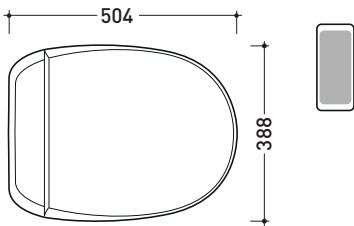

2017

FL7035R

Electronic coverseat with bidet function
21 FUNCTIONS + REMOTE CONTROL

Complements: **App wall hung wc** (AP118 - AP118G)
App back to wall wc (AP117G - AP117RG)

Link wall hung wc (5051/WC - 5051/WCG)
Link back to wall wc (LK117G - LK117G - LK117RG)

Package dim. | Weight **4,2 kg** | Pz. Pallet n° -

CE

vista zenitale / zenital view

vista laterale / lateral view

installazione
installation

OPZIONE A

vista frontale / frontal view

installazione
installation

OPZIONE B

vista frontale / frontal view

-  **Attacco idrico acqua fredda**
Cold water connection
-  **Presca elettrica**
Electrical outlet

Recommended connections

WARNING: the **electrical outlet** can be equally placed on both sides, while the **cold water connection**, from the front view to the product, should be placed on the left side of the toilet bowl. The connection to the cold water outlet by a stopcock is strongly recommended.

sizes in mm

ABS: glossy finish

white

art. **AP118 - AP118G**
vista laterale / lateral view

art. **AP117G - AP117RG**
vista laterale / lateral view

art. **5051/WC - 5051/WCG**
vista laterale / lateral view

art. **LK117 - LK117G - LK117RG**
vista laterale / lateral view