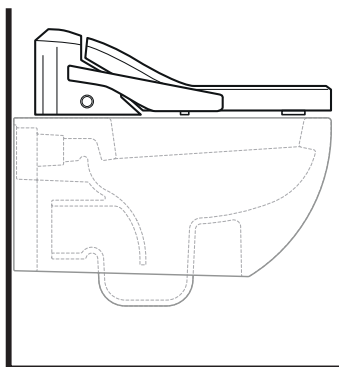

Package dim. | Weight **4,2 kg** | Pz. Pallet n° -

CE

vista zenitale / zenital view

vista laterale / lateral view

installazione
installation

OPZIONE A

vista frontale / frontal view

installazione
installation

OPZIONE B

vista frontale / frontal view

-  **Attacco idrico acqua fredda**
Cold water connection
-  **Presca elettrica**
Electrical outlet

Recommended connections

WARNING: the **electrical outlet** can be equally placed on both sides, while the **cold water connection**, from the front view to the product, should be placed on the left side of the toilet bowl. The connection to the cold water outlet by a stopcock is strongly recommended.

sizes in mm

ABS: glossy finish

white

art. **AP118 - AP118G**
vista laterale / lateral view

art. **AP117G - AP117RG**
vista laterale / lateral view

art. **5051/WC - 5051/WCG**
vista laterale / lateral view

art. **LK117 - LK117G - LK117RG**
vista laterale / lateral view