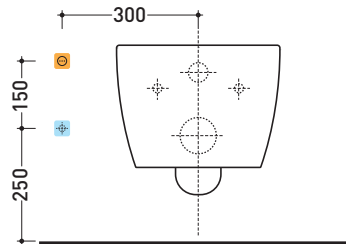

Package dim. | Weight **4,2 kg** | Pz. Pallet n° -

CE

vista zenitale / zenital view

vista laterale / lateral view

installazione
installation

OPZIONE A

vista frontale / frontal view

installazione
installation

OPZIONE B

vista frontale / frontal view

-  **Attacco idrico acqua fredda**
Cold water connection
-  **Presca elettrica**
Electrical outlet

Recommended connections

WARNING: the **electrical outlet** can be equally placed on both sides, while the **cold water connection**, from the front view to the product, should be placed on the left side of the toilet bowl. The connection to the cold water outlet by a stopcock is strongly recommended.

sizes in mm

ABS: glossy finish

white

art. **AP118 - AP118G**
vista laterale / lateral view

art. **AP117G - AP117RG**
vista laterale / lateral view

art. **5051/WC - 5051/WCG**
vista laterale / lateral view

art. **LK117 - LK117G - LK117RG**
vista laterale / lateral view