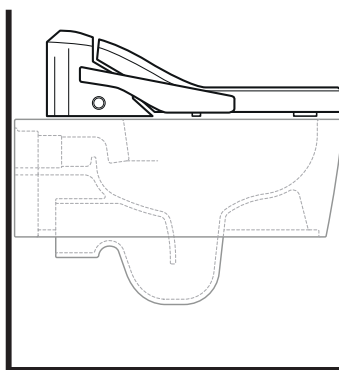

OPZIONE B

vista frontale / frontal view

-  **Attacco idrico acqua fredda**
Cold water connection
-  **Presca elettrica**
Electrical outlet

Recommended connections

WARNING: the **electrical outlet** can be equally placed on both sides, while the **cold water connection**, from the front view to the product, should be placed on the left side of the toilet bowl. The connection to the cold water outlet by a stopcock is strongly recommended.

sizes in mm

ABS: glossy finish

white

art. **AP118 - AP118G**
vista laterale / lateral view

art. **AP117G - AP117RG**
vista laterale / lateral view

art. **5051/WC - 5051/WCG**
vista laterale / lateral view

art. **LK117 - LK117G - LK117RG**
vista laterale / lateral view