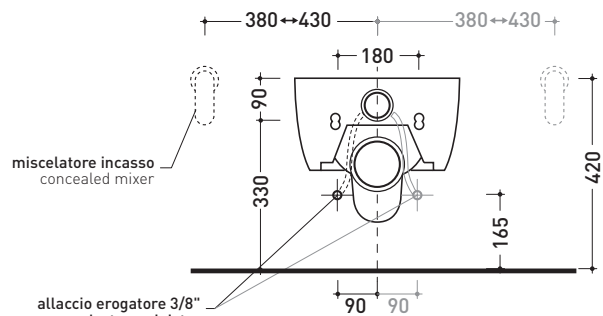

5064 + ERWCB Mini Link

Wall hung wc

* **WARNING:** the hole for the bidet jet must be requested

Complements: Wood/polyester seat&cover (5051CW01)
Soft-closing thermosetting wrapping seat&cover (LKCW07)
SLIM soft-closing thermosetting seat&cover (LKCW09)
Line accessories: TWO - HOOP - NOKÉ - FOLD

Technical accessories: Universal fixing bracket for wall hung wc/bidet (41/P)

Package dim. 58 x 36,5 x 36 cm | Weight 21 kg | Pz. Pallet n° 15

UNI EN 997

Dop-No997

FLAMINIA does not recommend combining this toilet model with rapid-flow/flushometer systems or traditional high tanks

vista zenitale / zenital view

dettaglio erogatore / bidet jet detail

sezione longitudinale / section

vista retro / back view

sizes in mm

CERAMIC: glossy finish

white

Please consider a 2% tolerance on indicated measurements