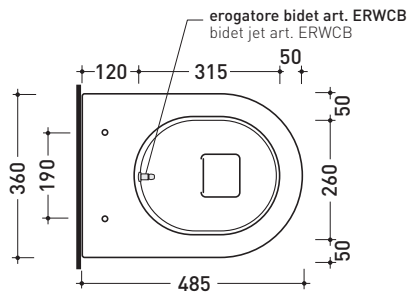

5064 + ERWCB Mini Link

Wall hung wc

* **WARNING:** the hole for the bidet jet must be requested

Complements: Wood/polyester seat&cover (5051CW01)
Soft-closing thermosetting wrapping seat&cover (LKCW07)
SLIM soft-closing thermosetting seat&cover (LKCW09)
Line accessories: TWO - HOOP - NOKÉ - FOLD

Technical accessories: Universal fixing bracket for wall hung wc/bidet (41/P)

Package dim. 58 x 36,5 x 36 cm | Weight 21 kg | Pz. Pallet n° 15

UNI EN 997

Dop-No997

FLAMINIA does not recommend combining this toilet model with rapid-flow/flushometer systems or traditional high tanks

vista zenitale / zenital view

dettaglio erogatore / bidet jet detail

sezione longitudinale / section

vista retro / back view

sizes in mm

CERAMIC: glossy finish

white

Please consider a 2% tolerance on indicated measurements