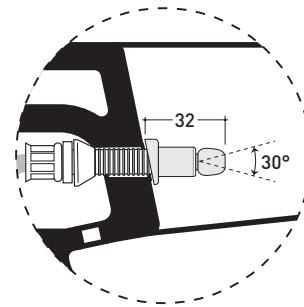

5064 + ERWCB Mini Link

Wall hung wc

* **WARNING:** the hole for the bidet jet must be requested

Complements: Wood/polyester seat&cover (5051CW01)
Soft-closing thermosetting wrapping seat&cover (LKCW07)
SLIM soft-closing thermosetting seat&cover (LKCW09)
Line accessories: TWO - HOOP - NOKÉ - FOLD

Technical accessories: Universal fixing bracket for wall hung wc/bidet (41/P)

Package dim. 58 x 36,5 x 36 cm | Weight 21 kg | Pz. Pallet n° 15

UNI EN 997

Dop-No997

FLAMINIA does not recommend combining this toilet model with rapid-flow/flushometer systems or traditional high tanks

vista zenitale / zenital view

dettaglio erogatore / bidet jet detail

sezione longitudinale / section

vista retro / back view

sizes in mm

CERAMIC: glossy finish

white

Please consider a 2% tolerance on indicated measurements