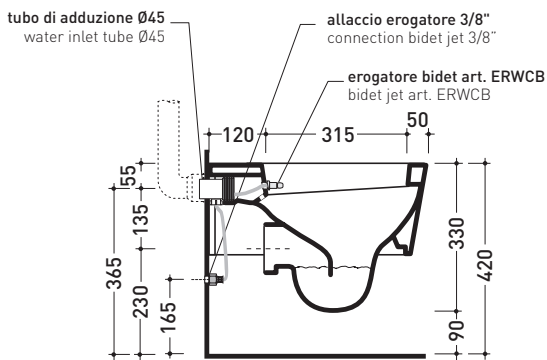

5064 + ERWCB Mini Link

Wall hung wc

* **WARNING:** the hole for the bidet jet must be requested

Complements: Wood/polyester seat&cover (5051CW01)
Soft-closing thermosetting wrapping seat&cover (LKCW07)
SLIM soft-closing thermosetting seat&cover (LKCW09)
Line accessories: TWO - HOOP - NOKÉ - FOLD

Technical accessories: Universal fixing bracket for wall hung wc/bidet (41/P)

Package dim. 58 x 36,5 x 36 cm | Weight 21 kg | Pz. Pallet n° 15

UNI EN 997

Dop-No997

FLAMINIA does not recommend combining this toilet model with rapid-flow/flushometer systems or traditional high tanks

vista zenitale / zenital view

dettaglio erogatore / bidet jet detail

sezione longitudinale / section

vista retro / back view

sizes in mm

CERAMIC: glossy finish

white

Please consider a 2% tolerance on indicated measurements