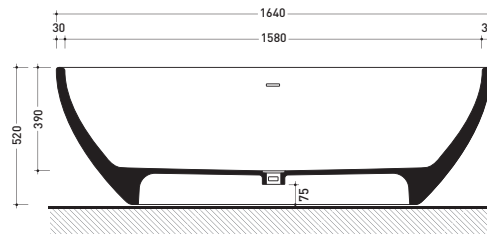

AP165V App 165

Bath-tub 164 cm in Pietraluce - drain cover matching color the bathtub (drainage system art. SIFMW included)

• WITH OVERFLOW

Complements: **Line taps bath-tub: ONE - NOKÉ - SI - FOLD - X1**
Line accessories: TWO - HOOP - NOKÉ - FOLD

Package dim. 193 x 102 x 76 cm | Weight 150 kg | Pz. Pallet n° 1

UNI EN 14516 - CL1 Dop-No14516

vista zenitale / zenital view

Capacità Max / Max Capacity 235 L.
 Peso Netto / Net Weight 150 Kg.

vista frontale / frontal view

sezione laterale / section

vista laterale / lateral view

sezione longitudinale / section

sizes in mm

PIETRALUCE: finiture lucide

white black marine blue red beige sand grey

finiture opache

milky white carbone lava grey argilla cenere