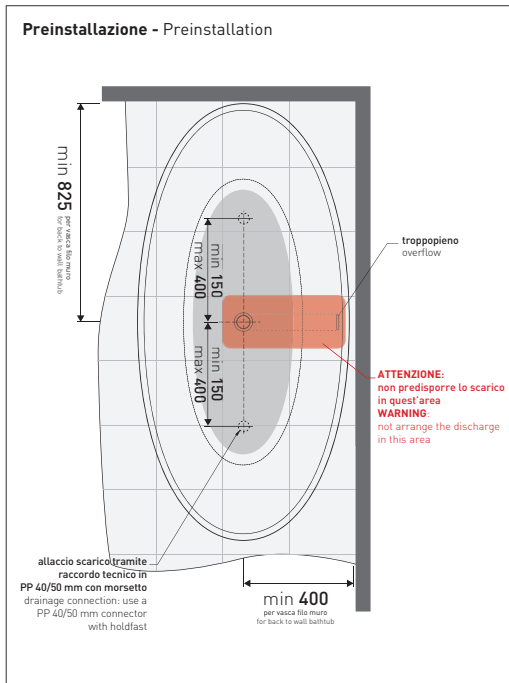

AP165V App 165

Bath-tub 164 cm in Pietraluce - drain cover matching color the bathtub (drainage system art. SIFMW included)

• WITH OVERFLOW

Complements: **Line taps bath-tub: ONE - NOKÉ - SI - FOLD - X1**
Line accessories: TWO - HOOP - NOKÉ - FOLD

Package dim. 193 x 102 x 76 cm | Weight 150 kg | Pz. Pallet n° 1

UNI EN 14516 - CL1 Dop-No14516

vista zenitale / zenital view

Capacità Max / Max Capacity 235 L.
 Peso Netto / Net Weight 150 Kg.

vista frontale / frontal view

sezione laterale / section

vista laterale / lateral view

sezione longitudinale / section

sizes in mm

PIETRALUCE: finiture lucide

white black marine blue red beige sand grey

finiture opache

milky white carbone lava grey argilla cenere