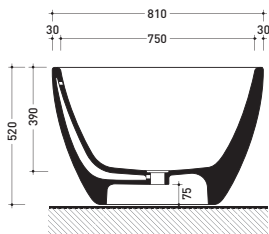

AP165V App 165

Bath-tub 164 cm in Pietraluce - drain cover matching color the bathtub (drainage system art. SIFMW included)

• WITH OVERFLOW

Complements: **Line taps bath-tub: ONE - NOKÉ - SI - FOLD - X1**
Line accessories: TWO - HOOP - NOKÉ - FOLD

Package dim. 193 x 102 x 76 cm | Weight 150 kg | Pz. Pallet n° 1

UNI EN 14516 - CL1 Dop-No14516

vista zenitale / zenital view

Capacità Max / Max Capacity 235 L.
 Peso Netto / Net Weight 150 Kg.

vista frontale / frontal view

sezione laterale / section

vista laterale / lateral view

sezione longitudinale / section

sizes in mm

PIETRALUCE: finiture lucide

white black marine blue red beige sand grey

finiture opache

milky white carbone lava grey argilla cenere