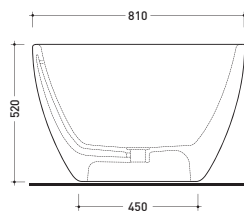

AP165V App 165

Bath-tub 164 cm in Pietraluce - drain cover matching color the bathtub (drainage system art. SIFMW included)

• WITH OVERFLOW

Complements: **Line taps bath-tub: ONE - NOKÉ - SI - FOLD - X1**
Line accessories: TWO - HOOP - NOKÉ - FOLD

Package dim. 193 x 102 x 76 cm | Weight 150 kg | Pz. Pallet n° 1

UNI EN 14516 - CL1 Dop-No14516

vista zenitale / zenital view

Capacità Max / Max Capacity 235 L.
 Peso Netto / Net Weight 150 Kg.

vista frontale / frontal view

sezione laterale / section

vista laterale / lateral view

sezione longitudinale / section

sizes in mm

PIETRALUCE: finiture lucide

white black marine blue red beige sand grey

finiture opache

milky white carbone lava grey argilla cenere