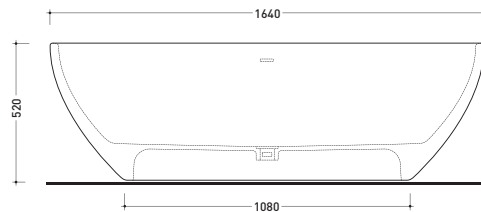

AP165V App 165

Bath-tub 164 cm in Pietraluce - drain cover matching color the bathtub (drainage system art. SIFMW included)

• WITH OVERFLOW

Complements: **Line taps bath-tub: ONE - NOKÉ - SI - FOLD - X1**
Line accessories: TWO - HOOP - NOKÉ - FOLD

Package dim. 193 x 102 x 76 cm | Weight 150 kg | Pz. Pallet n° 1

UNI EN 14516 - CL1 Dop-No14516

vista zenitale / zenital view

Capacità Max / Max Capacity 235 L.
 Peso Netto / Net Weight 150 Kg.

vista frontale / frontal view

sezione laterale / section

vista laterale / lateral view

sezione longitudinale / section

sizes in mm

PIETRALUCE: finiture lucide

white black marine blue red beige sand grey

finiture opache

milky white carbone lava grey argilla cenere