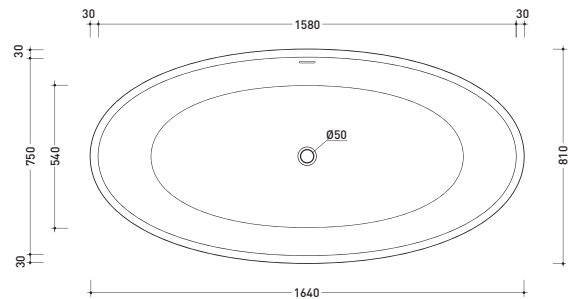

AP165V App 165

Bath-tub 164 cm in Pietraluce - drain cover matching color the bathtub (drainage system art. SIFMW included)

• WITH OVERFLOW

Complements: **Line taps bath-tub: ONE - NOKÉ - SI - FOLD - X1**
Line accessories: TWO - HOOP - NOKÉ - FOLD

Package dim. 193 x 102 x 76 cm | Weight 150 kg | Pz. Pallet n° 1

UNI EN 14516 - CL1 Dop-No14516

vista zenitale / zenital view

Capacità Max / Max Capacity 235 L.
 Peso Netto / Net Weight 150 Kg.

vista frontale / frontal view

sezione laterale / section

vista laterale / lateral view

sezione longitudinale / section

sizes in mm

PIETRALUCE: finiture lucide

white black marine blue red beige sand grey

finiture opache

milky white carbone lava grey argilla cenere