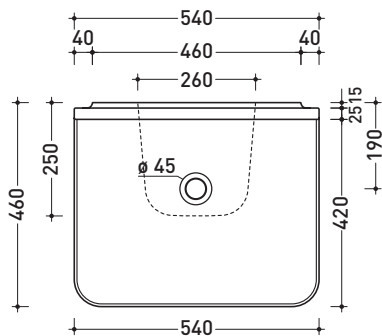

design **PATRICK NORGUET**

2008

PT54L Plate 54

Wall hung basin 54 cm

• WITHOUT OVERFLOW • WITHOUT TAP LEDGE

Complements: **Line taps basin:** ONE - NOKÈ - SI
Line accessories: TWO - HOOP - NOKÈ - FOLD

Technical accessories: **Chrome siphon (SIFL/CR) - Telescopic chrome siphon (SIFL066)**
Stop & Go drain (PLSG)
CERAMIC Stop & Go drain (PLCE)
Chrome waste with automatic integrated overflow (PLTPCR)
Waste with automatic integrated overflow and ceramic cover (PLTPCE)
Two piece set chrome tap filters (RF026)

Package dim. 55 x 28 x 48 cm | Weight 18 kg | Pz. Pallet n° 12

CE UNI EN 14688 - CL00 Dop-No14688

WHILE STOCKS LAST

vista zenitale / zenital view

staffa di fissaggio
fixing bracket

sezione longitudinale / section

vista frontale / frontal view

vista frontale fissaggio staffa
fixing bracket frontal view

vista laterale / lateral view

sizes in mm

CERAMIC: glossy finish

white

Please consider a 2% tolerance on indicated measurements

Package dim. 65 x 29 x 50 cm | Weight 22 kg | Pz. Pallet n° 10

WHILE STOCKS LAST

CE UNI EN 14688 - CL00 Dop-No14688

vista zenitale / zenital view

staffa di fissaggio
fixing bracket

sezione longitudinale / section