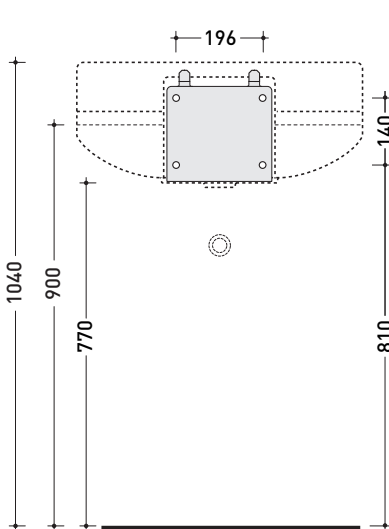

Package dim. 55 x 28 x 48 cm | Weight 18 kg | Pz. Pallet n° 12

CE UNI EN 14688 - CL00 Dop-No14688

WHILE STOCKS LAST

vista zenitale / zenital view

staffa di fissaggio
fixing bracket

sezione longitudinale / section

PT64L Plate 64

Wall hung basin 64 cm

• WITHOUT OVERFLOW • WITHOUT TAP LEDGE

Complements: **Line taps basin:** ONE - NOKÈ - SI
Line accessories: TWO - HOOP - NOKÈ - FOLD

Technical accessories: **Chrome siphon (SIFL/CR) - Telescopic chrome siphon (SIFL066)**
Stop & Go drain (PLSG)
CERAMIC Stop & Go drain (PLCE)
Chrome waste with automatic integrated overflow (PLTPCR)
Waste with automatic integrated overflow and ceramic cover (PLTPCE)
Two piece set chrome tap filters (RF026)

Package dim. 65 x 29 x 50 cm | Weight 22 kg | Pz. Pallet n° 10

WHILE STOCKS LAST

CE UNI EN 14688 - CL00 Dop-No14688

vista zenitale / zenital view

staffa di fissaggio
fixing bracket

sezione longitudinale / section

vista frontale / frontal view

vista frontale fissaggio staffa
fixing bracket frontal view

vista laterale / lateral view

sizes in mm

CERAMIC: glossy finish

white

Please consider a 2% tolerance on indicated measurements