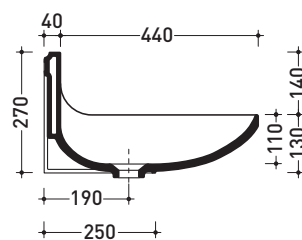

vista frontale / frontal view

vista frontale fissaggio staffa
fixing bracket frontal view

vista laterale / lateral view

sizes in mm

CERAMIC: glossy finish

white

Please consider a 2% tolerance on indicated measurements

PT64L Plate 64

Wall hung basin 64 cm

• WITHOUT OVERFLOW • WITHOUT TAP LEDGE

Complements: **Line taps basin:** ONE - NOKÈ - SI
Line accessories: TWO - HOOP - NOKÈ - FOLD

Technical accessories: **Chrome siphon (SIFL/CR) - Telescopic chrome siphon (SIFL066)**
Stop & Go drain (PLSG)
CERAMIC Stop & Go drain (PLCE)
Chrome waste with automatic integrated overflow (PLTPCR)
Waste with automatic integrated overflow and ceramic cover (PLTPCE)
Two piece set chrome tap filters (RF026)

Package dim. 65 x 29 x 50 cm | Weight 22 kg | Pz. Pallet n° 10

WHILE STOCKS LAST

CE UNI EN 14688 - CL00 Dop-No14688

vista zenitale / zenital view

staffa di fissaggio
fixing bracket

sezione longitudinale / section