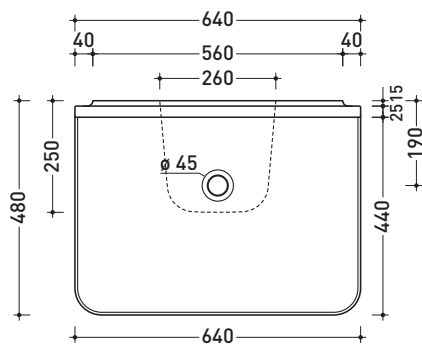

vista frontale / frontal view

vista frontale fissaggio staffa
fixing bracket frontal view

vista laterale / lateral view

sizes in mm

CERAMIC: glossy finish

white

Please consider a 2% tolerance on indicated measurements

PT64L Plate 64

Wall hung basin 64 cm

• WITHOUT OVERFLOW • WITHOUT TAP LEDGE

Complements: **Line taps basin:** ONE - NOKÈ - SI
Line accessories: TWO - HOOP - NOKÈ - FOLD

Technical accessories: **Chrome siphon (SIFL/CR) - Telescopic chrome siphon (SIFL066)**
Stop & Go drain (PLSG)
CERAMIC Stop & Go drain (PLCE)
Chrome waste with automatic integrated overflow (PLTPCR)
Waste with automatic integrated overflow and ceramic cover (PLTPCE)
Two piece set chrome tap filters (RF026)

Package dim. 65 x 29 x 50 cm | Weight 22 kg | Pz. Pallet n° 10

WHILE STOCKS LAST

CE UNI EN 14688 - CL00 Dop-No14688

vista zenitale / zenital view

staffa di fissaggio
fixing bracket

sezione longitudinale / section