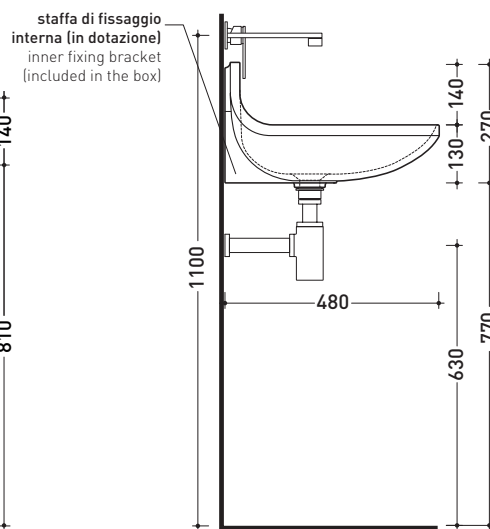

vista frontale / frontal view

vista frontale fissaggio staffa
fixing bracket frontal view

vista laterale / lateral view

sizes in mm

CERAMIC: glossy finish

white

Please consider a 2% tolerance on indicated measurements

PT64L Plate 64

Wall hung basin 64 cm

• WITHOUT OVERFLOW • WITHOUT TAP LEDGE

Complements: **Line taps basin:** ONE - NOKÈ - SI
Line accessories: TWO - HOOP - NOKÈ - FOLD

Technical accessories: **Chrome siphon (SIFL/CR) - Telescopic chrome siphon (SIFL066)**
Stop & Go drain (PLSG)
CERAMIC Stop & Go drain (PLCE)
Chrome waste with automatic integrated overflow (PLTPCR)
Waste with automatic integrated overflow and ceramic cover (PLTPCE)
Two piece set chrome tap filters (RF026)

Package dim. 65 x 29 x 50 cm | Weight 22 kg | Pz. Pallet n° 10

WHILE STOCKS LAST

CE UNI EN 14688 - CL00 Dop-No14688

vista zenitale / zenital view

staffa di fissaggio
fixing bracket

sezione longitudinale / section