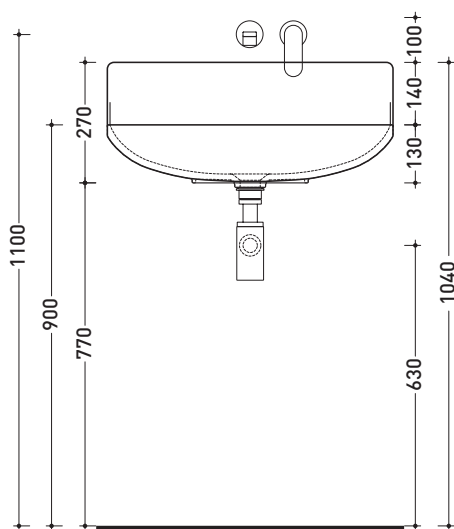

vista frontale / frontal view

vista frontale fissaggio staffa
fixing bracket frontal view

vista laterale / lateral view

sizes in mm

CERAMIC: glossy finish

white

Please consider a 2% tolerance on indicated measurements

PT64L Plate 64

Wall hung basin 64 cm

• WITHOUT OVERFLOW • WITHOUT TAP LEDGE

Complements: **Line taps basin:** ONE - NOKÈ - SI
Line accessories: TWO - HOOP - NOKÈ - FOLD

Technical accessories: **Chrome siphon (SIFL/CR) - Telescopic chrome siphon (SIFL066)**
Stop & Go drain (PLSG)
CERAMIC Stop & Go drain (PLCE)
Chrome waste with automatic integrated overflow (PLTPCR)
Waste with automatic integrated overflow and ceramic cover (PLTPCE)
Two piece set chrome tap filters (RF026)

Package dim. 65 x 29 x 50 cm | Weight 22 kg | Pz. Pallet n° 10

WHILE STOCKS LAST

CE UNI EN 14688 - CL00 Dop-No14688

vista zenitale / zenital view

staffa di fissaggio
fixing bracket

sezione longitudinale / section