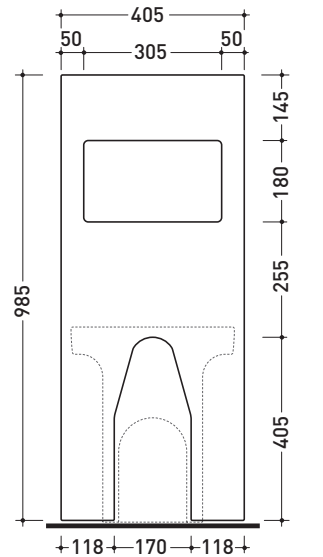

Package dim. 103 x 17,5 x 44 cm | Weight 29 kg | Pz. Pallet n° 12

vista zenitale / zenital view

sezione longitudinale / section

vista frontale parete / wall frontal view

vista frontale / frontal view

sizes in mm

Please consider a 2% tolerance on indicated measurements

CERAMIC: glossy finish

matt finish