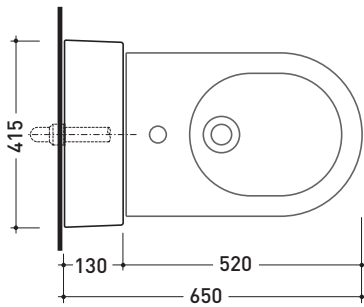

TR40 + bidet APP btw (AP217)

Bidet panel with shelf
(wall fixing kit included)

Complements: Link bidet back to wall (LK217)
Terra bidet back to wall (TR217)
Quick bidet back to wall (QK217)

Technical accessories: Short chrome siphon for bidet (SIFB/CR)
Stop & Go drain (PLSG)
CERAMIC Stop & Go drain (PLCE)
Two piece set chrome tap filters (RF026)

Package dim. 103 x 17,5 x 44 cm | Weight 29 kg | Pz. Pallet n° 12

vista zenitale / zenital view

sezione longitudinale / section

vista frontale parete / wall frontal view

vista frontale / frontal view

sizes in mm