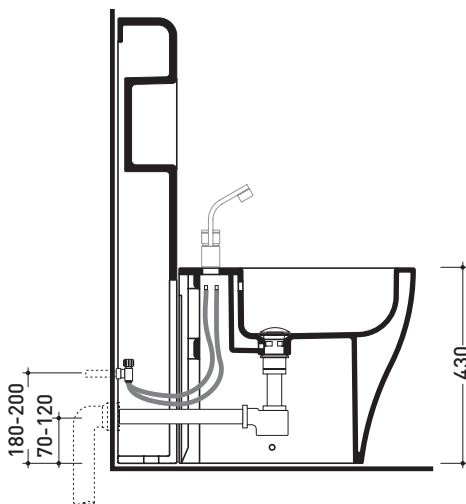

TR40 + bidet APP btw (AP217)

Bidet panel with shelf
(wall fixing kit included)

Complements: Link bidet back to wall (LK217)
Terra bidet back to wall (TR217)
Quick bidet back to wall (QK217)

Technical accessories: Short chrome siphon for bidet (SIFB/CR)
Stop & Go drain (PLSG)
CERAMIC Stop & Go drain (PLCE)
Two piece set chrome tap filters (RF026)

Package dim. 103 x 17,5 x 44 cm | Weight 29 kg | Pz. Pallet n° 12

vista zenitale / zenital view

sezione longitudinale / section

vista frontale parete / wall frontal view

vista frontale / frontal view

sizes in mm