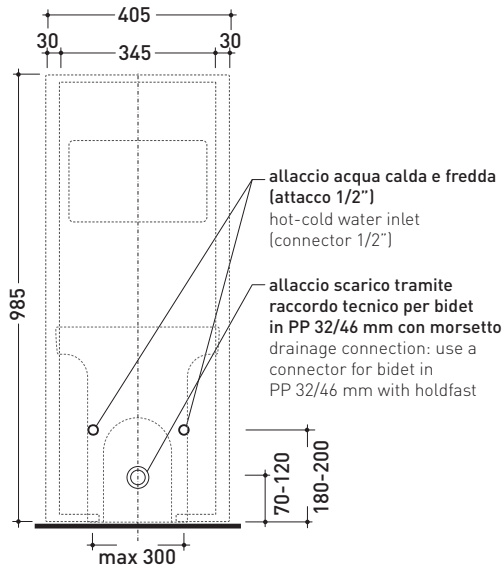

TR40 + bidet APP btw (AP217)

Bidet panel with shelf
(wall fixing kit included)

Complements: Link bidet back to wall (LK217)
Terra bidet back to wall (TR217)
Quick bidet back to wall (QK217)

Technical accessories: Short chrome siphon for bidet (SIFB/CR)
Stop & Go drain (PLSG)
CERAMIC Stop & Go drain (PLCE)
Two piece set chrome tap filters (RF026)

Package dim. 103 x 17,5 x 44 cm | Weight 29 kg | Pz. Pallet n° 12

vista zenitale / zenital view

sezione longitudinale / section

vista frontale parete / wall frontal view

vista frontale / frontal view

sizes in mm

Please consider a 2% tolerance on indicated measurements

CERAMIC: glossy finish

matt finish