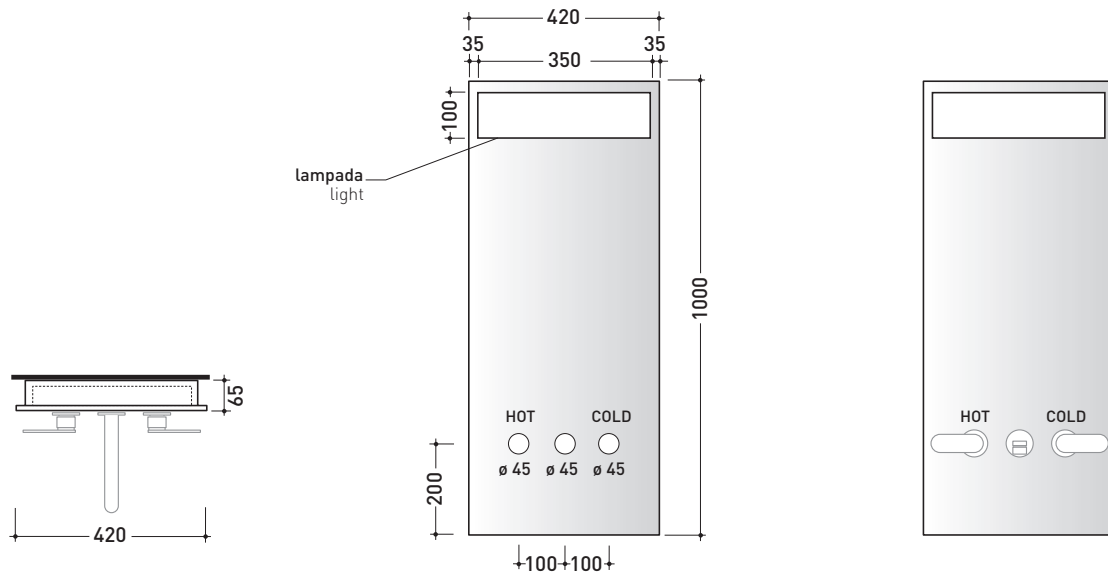

design L+R PALOMBA

2000

SPHC

Mirror with lamp and tap holes - taps not included
(painted steel structure)

Complements: ONE double-lever basin mixer (113060 + extensions art. PR65)
UNA - BOX - FILO furnishing
FORTY6 shelves

Package dim. 111 x 54 x 9 cm | Weight 8,5 kg | Pz. Pallet n° -

WHILE STOCKS LAST

vista zenitale / zenital view

vista frontale / frontal view

vista frontale / frontal view

sizes in mm

ELECTRICAL CHARACTERISTICS

- type of lamp: Neon RX-L
- class: B
- Ip code: IP44
- rated power: 24 W