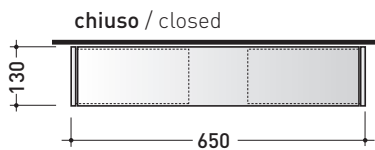

## SPLR

Mirror cabinet with extractable compartments  
(painted steel structure)

Complements: UNA - BOX - FILO furnishing  
FORTY6 shelves

WHILE STOCKS LAST

Package dim. 80 x 72 x 18 cm | Weight 18 kg | Pz. Pallet n° -

vista zenitale / zenital view

vista zenitale / zenital view

vista frontale / frontal view

vista frontale / frontal view

sizes in mm