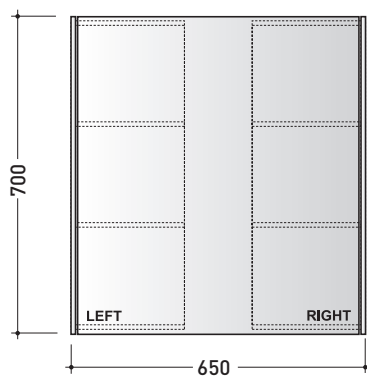

## SPLR

Mirror cabinet with extractable compartments  
(painted steel structure)

Complements: UNA - BOX - FILO furnishing  
FORTY6 shelves

WHILE STOCKS LAST

Package dim. 80 x 72 x 18 cm | Weight 18 kg | Pz. Pallet n° -

vista zenitale / zenital view

vista zenitale / zenital view

vista frontale / frontal view

vista frontale / frontal view

sizes in mm