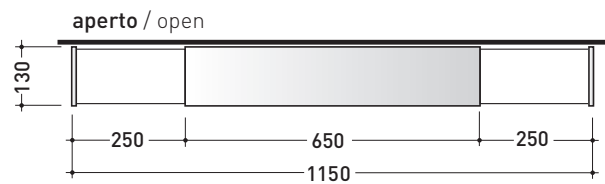

## SPLR

Mirror cabinet with extractable compartments  
(painted steel structure)

Complements: UNA - BOX - FILO furnishing  
FORTY6 shelves

WHILE STOCKS LAST

Package dim. 80 x 72 x 18 cm | Weight 18 kg | Pz. Pallet n° -

vista zenitale / zenital view

vista zenitale / zenital view

vista frontale / frontal view

vista frontale / frontal view

sizes in mm