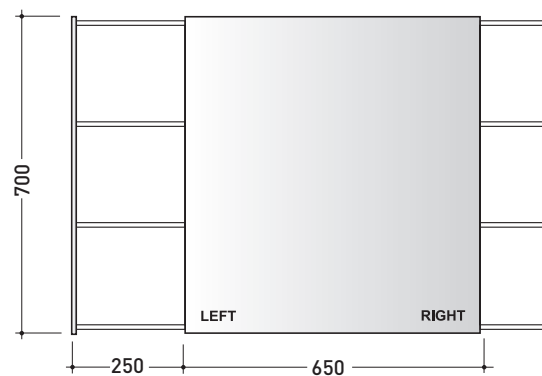

## SPLR

Mirror cabinet with extractable compartments  
(painted steel structure)

Complements: UNA - BOX - FILO furnishing  
FORTY6 shelves

WHILE STOCKS LAST

Package dim. 80 x 72 x 18 cm | Weight 18 kg | Pz. Pallet n° -

vista zenitale / zenital view

vista zenitale / zenital view

vista frontale / frontal view

vista frontale / frontal view

sizes in mm