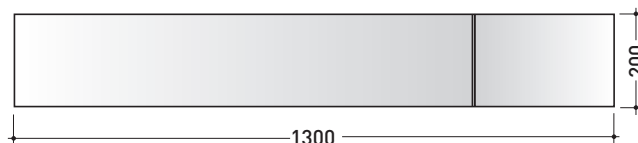

design **L+R PALOMBA**

2000

BASC20 Line 20

Reversible pivoting mirror 130x20 cm (painted steel structure)

Package dim. 136 x 29 x 20 cm | Weight 6,2 kg | Pz. Pallet n° -

BASC30 Line 30

Reversible pivoting mirror 130x30 cm (painted steel structure)

Package dim. 136 x 39 x 22 cm | Weight 11 kg | Pz. Pallet n° -

BASC40 Line 40

Reversible pivoting mirror 130x40 cm (painted steel structure)

Package dim. | Weight | Pz. Pallet n° -

CE

vista frontale / frontal view

BASC20

vista frontale / frontal view

BASC30

vista frontale / frontal view

BASC40

vista zenitale / zenital view

sizes in mm