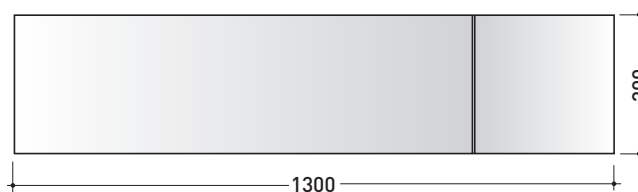

design **L+R PALOMBA**

2000

BASC20 Line 20

Reversible pivoting mirror 130x20 cm (painted steel structure)

Package dim. 136 x 29 x 20 cm | Weight 6,2 kg | Pz. Pallet n° -

BASC30 Line 30

Reversible pivoting mirror 130x30 cm (painted steel structure)

Package dim. 136 x 39 x 22 cm | Weight 11 kg | Pz. Pallet n° -

BASC40 Line 40

Reversible pivoting mirror 130x40 cm (painted steel structure)

Package dim. | Weight | Pz. Pallet n° -

CE

vista frontale / frontal view

BASC20

vista frontale / frontal view

BASC30

vista frontale / frontal view

BASC40

vista zenitale / zenital view

sizes in mm