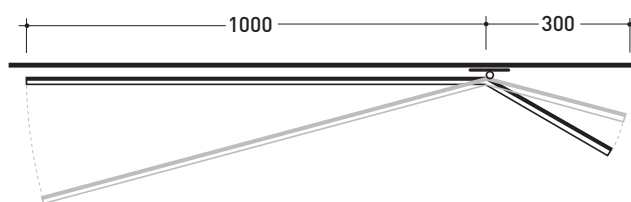

design **L+R PALOMBA**

2000

BASC20 Line 20

Reversible pivoting mirror 130x20 cm (painted steel structure)

Package dim. 136 x 29 x 20 cm | Weight 6,2 kg | Pz. Pallet n° -

BASC30 Line 30

Reversible pivoting mirror 130x30 cm (painted steel structure)

Package dim. 136 x 39 x 22 cm | Weight 11 kg | Pz. Pallet n° -

BASC40 Line 40

Reversible pivoting mirror 130x40 cm (painted steel structure)

Package dim. | Weight | Pz. Pallet n° -

CE

vista frontale / frontal view

BASC20

vista frontale / frontal view

BASC30

vista frontale / frontal view

BASC40

vista zenitale / zenital view

sizes in mm