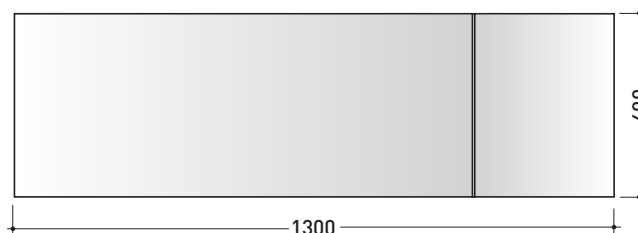

design **L+R PALOMBA**

2000

BASC20 Line 20

Reversible pivoting mirror 130x20 cm (painted steel structure)

Package dim. 136 x 29 x 20 cm | Weight 6,2 kg | Pz. Pallet n° -

BASC30 Line 30

Reversible pivoting mirror 130x30 cm (painted steel structure)

Package dim. 136 x 39 x 22 cm | Weight 11 kg | Pz. Pallet n° -

BASC40 Line 40

Reversible pivoting mirror 130x40 cm (painted steel structure)

Package dim. | Weight | Pz. Pallet n° -

CE

vista frontale / frontal view

BASC20

vista frontale / frontal view

BASC30

vista frontale / frontal view

BASC40

vista zenitale / zenital view

sizes in mm