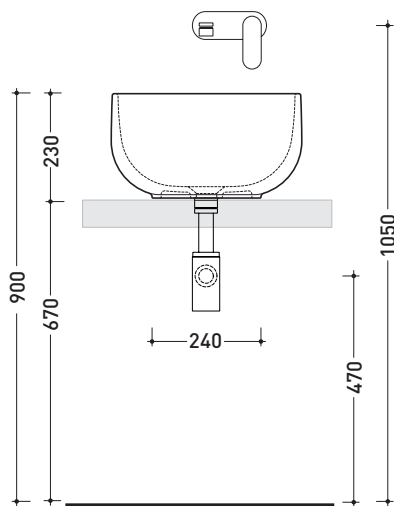

SD42L Saltodacqua

Countertop basin 42 cm

• WITHOUT OVERFLOW • WITHOUT TAP LEDGE

Complements: **Forty6 shelf (F6BN)**
Line taps basin: ONE - NOKÈ - SI - FOLD
Line accessories: TWO - HOOP - NOKÈ - FOLD

Technical accessories: **Chrome siphon (SIFL/CR) - Telescopic chrome siphon (SIFL066)**
Stop & Go drain (PLSG)
CERAMIC Stop & Go drain (PLCE)
Chrome waste with automatic integrated overflow (PLTPCR)
Waste with automatic integrated overflow and ceramic cover (PLTPCE)
Two piece set chrome tap filters (RF026)

Package dim.

Weight 14 kg

Pz. Pallet n° 18

UNI EN 14688 - CL00 Dop-No14688

vista zenitale / zenital view

vista zenitale / zenital view

vista frontale / frontal view

sezione longitudinale / section

sizes in mm

CERAMIC: glossy finish

white black

matt finish

milky white carbone lava grey argilla nuvola fango rosso rubens petrolio

METAL

white / gold white / platinum

Please consider a 2% tolerance on indicated measurements