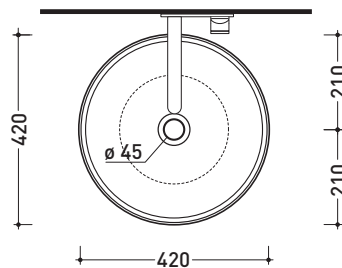

SD42L Saltodacqua

Countertop basin 42 cm

• WITHOUT OVERFLOW • WITHOUT TAP LEDGE

Complements: **Forty6 shelf (F6BN)**
Line taps basin: ONE - NOKÈ - SI - FOLD
Line accessories: TWO - HOOP - NOKÈ - FOLD

Technical accessories: **Chrome siphon (SIFL/CR) - Telescopic chrome siphon (SIFL066)**
Stop & Go drain (PLSG)
CERAMIC Stop & Go drain (PLCE)
Chrome waste with automatic integrated overflow (PLTPCR)
Waste with automatic integrated overflow and ceramic cover (PLTPCE)
Two piece set chrome tap filters (RF026)

Package dim.

Weight 14 kg

Pz. Pallet n° 18

UNI EN 14688 - CL00 Dop-No14688

vista zenitale / zenital view

vista zenitale / zenital view

vista frontale / frontal view

sezione longitudinale / section

sizes in mm

CERAMIC: glossy finish

white black

matt finish

milky white carbone lava grey argilla nuvola fango rosso rubens petrolio

METAL

white / gold white / platinum

Please consider a 2% tolerance on indicated measurements