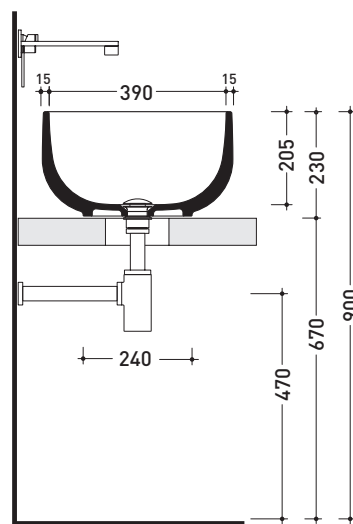

SD42L Saltodacqua

Countertop basin 42 cm

• WITHOUT OVERFLOW • WITHOUT TAP LEDGE

Complements: **Forty6 shelf (F6BN)**
Line taps basin: ONE - NOKÈ - SI - FOLD
Line accessories: TWO - HOOP - NOKÈ - FOLD

Technical accessories: **Chrome siphon (SIFL/CR) - Telescopic chrome siphon (SIFL066)**
Stop & Go drain (PLSG)
CERAMIC Stop & Go drain (PLCE)
Chrome waste with automatic integrated overflow (PLTPCR)
Waste with automatic integrated overflow and ceramic cover (PLTPCE)
Two piece set chrome tap filters (RF026)

Package dim.

Weight 14 kg

Pz. Pallet n° 18

UNI EN 14688 - CL00 Dop-No14688

vista zenitale / zenital view

vista zenitale / zenital view

vista frontale / frontal view

sezione longitudinale / section

sizes in mm

CERAMIC: glossy finish

white black

matt finish

milky white carbone lava grey argilla nuvola fango rosso rubens petrolio

METAL

white / gold white / platinum

Please consider a 2% tolerance on indicated measurements