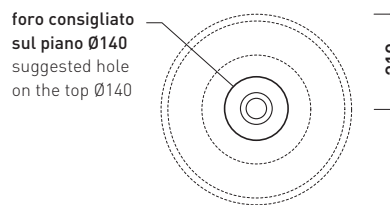

SD42L Saltodacqua

Countertop basin 42 cm

• WITHOUT OVERFLOW • WITHOUT TAP LEDGE

Complements: **Forty6 shelf (F6BN)**
Line taps basin: ONE - NOKÈ - SI - FOLD
Line accessories: TWO - HOOP - NOKÈ - FOLD

Technical accessories: **Chrome siphon (SIFL/CR) - Telescopic chrome siphon (SIFL066)**
Stop & Go drain (PLSG)
CERAMIC Stop & Go drain (PLCE)
Chrome waste with automatic integrated overflow (PLTPCR)
Waste with automatic integrated overflow and ceramic cover (PLTPCE)
Two piece set chrome tap filters (RF026)

Package dim.

Weight 14 kg

Pz. Pallet n° 18

UNI EN 14688 - CL00 Dop-No14688

vista zenitale / zenital view

vista zenitale / zenital view

vista frontale / frontal view

sezione longitudinale / section

sizes in mm

CERAMIC: glossy finish

white black

matt finish

milky white carbone lava grey argilla nuvola fango rosso rubens petrolio

METAL

white / gold white / platinum

Please consider a 2% tolerance on indicated measurements