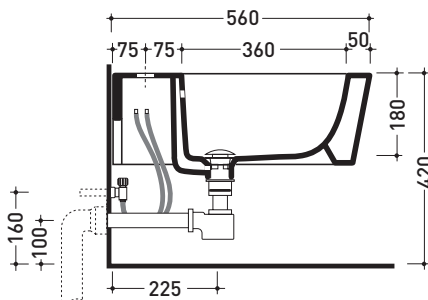

5051/B

Wall hung single-hole bidet

• WITH OVERFLOW • WITHOUT HOLE/3 TAP HOLE ON DEMAND

Complements: **Line taps bidet:** ONE - NOKÈ - SI - FOLD - X1
Line accessories: TWO - HOOP - NOKÈ - FOLD

Technical accessories: **Universal fixing bracket for wall hung wc/bidet (41/P)**
Short chrome siphon for bidet (SIFB/CR)
Stop & Go drain (PLSG)
Stop&Go CERAMIC drain (PLCE)
Two piece set chrome tap filters (RF026)

Package dim. 58 x 36,5 x 36 cm | Weight 19,5 kg | Pz. Pallet n° 15

UNI EN 14528 - CL20 Dop-No14528

vista zenitale / zenital view

vista laterale / lateral view

sezione longitudinale / section

vista retro / back view

sizes in mm

Please consider a 2% tolerance on indicated measurements

CERAMIC: glossy finish

white black

matt finish

milky white carbone lava grey fango argilla cenere

METAL

white / gold white / platinum