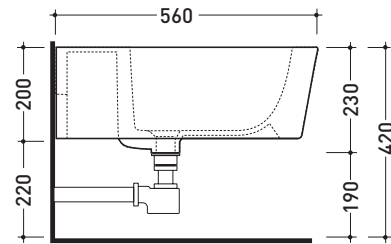

5051/B

Wall hung single-hole bidet

• WITH OVERFLOW • WITHOUT HOLE/3 TAP HOLE ON DEMAND

Complements: **Line taps bidet:** ONE - NOKÈ - SI - FOLD - X1
Line accessories: TWO - HOOP - NOKÈ - FOLD

Technical accessories: **Universal fixing bracket for wall hung wc/bidet (41/P)**
Short chrome siphon for bidet (SIFB/CR)
Stop & Go drain (PLSG)
Stop&Go CERAMIC drain (PLCE)
Two piece set chrome tap filters (RF026)

Package dim. 58 x 36,5 x 36 cm | Weight 19,5 kg | Pz. Pallet n° 15

UNI EN 14528 - CL20 Dop-No14528

vista zenitale / zenital view

vista laterale / lateral view

sezione longitudinale / section

vista retro / back view

sizes in mm

Please consider a 2% tolerance on indicated measurements

CERAMIC: glossy finish

white black

matt finish

milky white carbone lava grey fango argilla cenere

METAL

white / gold white / platinum