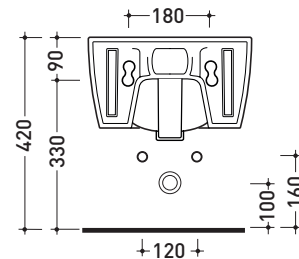

Package dim. 58 x 36,5 x 36 cm | Weight 19,5 kg | Pz. Pallet n° 15

UNI EN 14528 - CL20 Dop-No14528

vista zenitale / zenital view

vista laterale / lateral view

sezione longitudinale / section

vista retro / back view

sizes in mm

Please consider a 2% tolerance on indicated measurements

CERAMIC: glossy finish

white black

matt finish

milky white carbone lava grey fango argilla cenere

METAL

white / gold white / platinum