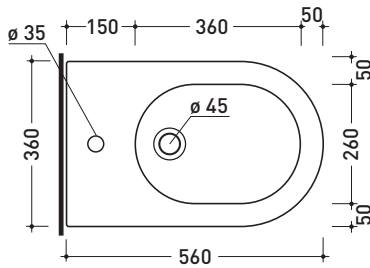

5051/B

Wall hung single-hole bidet

• WITH OVERFLOW • WITHOUT HOLE/3 TAP HOLE ON DEMAND

Complements: **Line taps bidet:** ONE - NOKÈ - SI - FOLD - X1
Line accessories: TWO - HOOP - NOKÈ - FOLD

Technical accessories: **Universal fixing bracket for wall hung wc/bidet (41/P)**
Short chrome siphon for bidet (SIFB/CR)
Stop & Go drain (PLSG)
Stop&Go CERAMIC drain (PLCE)
Two piece set chrome tap filters (RF026)

Package dim. 58 x 36,5 x 36 cm | Weight 19,5 kg | Pz. Pallet n° 15

UNI EN 14528 - CL20 Dop-No14528

vista zenitale / zenital view

vista laterale / lateral view

sezione longitudinale / section

vista retro / back view

sizes in mm

Please consider a 2% tolerance on indicated measurements

CERAMIC: glossy finish

white black

matt finish

milky white carbone lava grey fango argilla cenere

METAL

white / gold white / platinum