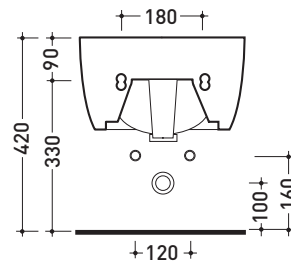

Package dim. 58 x 36,5 x 36 cm | Weight 21 kg | Pz. Pallet n° 15

UNI EN 14528 - CL20 Dop-No14528

vista zenitale / zenital view

vista laterale / lateral view

sezione longitudinale / section

vista retro / back view

sizes in mm

Please consider a 2% tolerance on indicated measurements

CERAMIC: glossy finish

matt finish

METAL