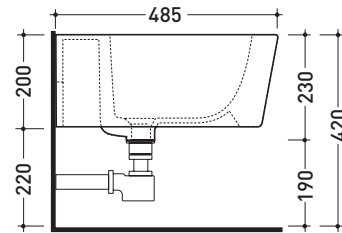

### Wall hung single-hole bidet

• WITH OVERFLOW • WITHOUT HOLE/3 TAP HOLE ON DEMAND

Complements: **Line taps bidet:** ONE - NOKÈ - SI - FOLD - X1  
**Line accessories:** TWO - HOOP - NOKÈ - FOLD

Technical accessories: **Universal fixing bracket for wall hung wc/bidet (41/P)**  
**Short chrome siphon for bidet (SIFB/CR)**  
**Stop & Go drain (PLSG)**  
**Stop&Go CERAMIC drain (PLCE)**  
**Two piece set chrome tap filters (RF026)**

Package dim. 58 x 36,5 x 36 cm | Weight 21 kg | Pz. Pallet n° 15

UNI EN 14528 - CL20 Dop-No14528

vista zenitale / zenital view

vista laterale / lateral view

sezione longitudinale / section

vista retro / back view

sizes in mm

Please consider a 2% tolerance on indicated measurements

CERAMIC: glossy finish

matt finish

METAL