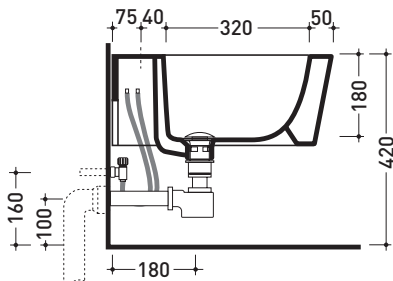

### Wall hung single-hole bidet

• WITH OVERFLOW • WITHOUT HOLE/3 TAP HOLE ON DEMAND

Complements: **Line taps bidet:** ONE - NOKÈ - SI - FOLD - X1  
**Line accessories:** TWO - HOOP - NOKÈ - FOLD

Technical accessories: **Universal fixing bracket for wall hung wc/bidet (41/P)**  
**Short chrome siphon for bidet (SIFB/CR)**  
**Stop & Go drain (PLSG)**  
**Stop&Go CERAMIC drain (PLCE)**  
**Two piece set chrome tap filters (RF026)**

Package dim. 58 x 36,5 x 36 cm | Weight 21 kg | Pz. Pallet n° 15

UNI EN 14528 - CL20 Dop-No14528

vista zenitale / zenital view

vista laterale / lateral view

sezione longitudinale / section

vista retro / back view

sizes in mm

Please consider a 2% tolerance on indicated measurements

CERAMIC: glossy finish

matt finish

METAL