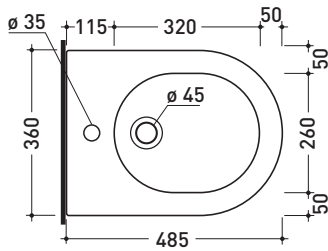

### Wall hung single-hole bidet

• WITH OVERFLOW • WITHOUT HOLE/3 TAP HOLE ON DEMAND

Complements: **Line taps bidet:** ONE - NOKÈ - SI - FOLD - X1  
**Line accessories:** TWO - HOOP - NOKÈ - FOLD

Technical accessories: **Universal fixing bracket for wall hung wc/bidet (41/P)**  
**Short chrome siphon for bidet (SIFB/CR)**  
**Stop & Go drain (PLSG)**  
**Stop&Go CERAMIC drain (PLCE)**  
**Two piece set chrome tap filters (RF026)**

Package dim. 58 x 36,5 x 36 cm | Weight 21 kg | Pz. Pallet n° 15

UNI EN 14528 - CL20 Dop-No14528

vista zenitale / zenital view

vista laterale / lateral view

sezione longitudinale / section

vista retro / back view

sizes in mm

Please consider a 2% tolerance on indicated measurements

CERAMIC: glossy finish

matt finish

METAL