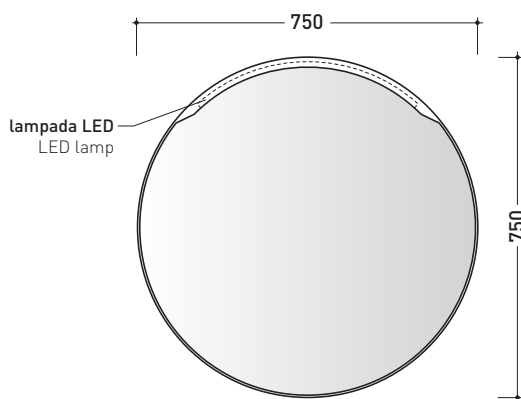

MASPE75

Varnished resin frame mirror ø75 cm with LED lamp

Package dim.

Weight **9 kg**

Pz. Pallet n° -

CE

vista frontale / frontal view

vista laterale / lateral view

vista zenitale / zenital view

sizes in mm

RESIN: matt finish

white

black

ELECTRICAL CHARACTERISTICS

- type of lamp: LED
- class: A
- Ip code: IP44
- rated power: 26 W