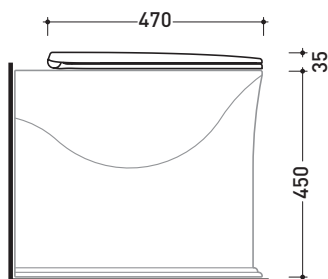

design ANGELETTI-RUZZA

2018

MACW05

SLIM soft-closing thermosetting seat & cover

Complements: **Madre btw goclean wc** (MA117G)
Madre btw wc Plus goclean (MA117RG)

Package dim.	Weight	Pz. Pallet n° -
--------------	--------	-----------------

CE

vista zenitale / zenital view

vista laterale / lateral view

vista frontale / frontal view

sizes in mm

THERMOSETTING: glossy finish

white

black