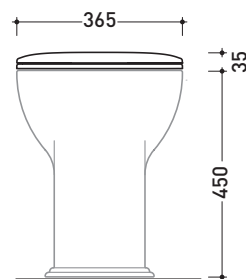

design ANGELETTI-RUZZA

2018

MACW05

SLIM soft-closing thermosetting seat & cover

Complements: **Madre btw goclean wc** (MA117G)
Madre btw wc Plus goclean (MA117RG)

Package dim.	Weight	Pz. Pallet n° -
--------------	--------	-----------------

CE

vista zenitale / zenital view

vista laterale / lateral view

vista frontale / frontal view

sizes in mm

THERMOSETTING: glossy finish

white

black