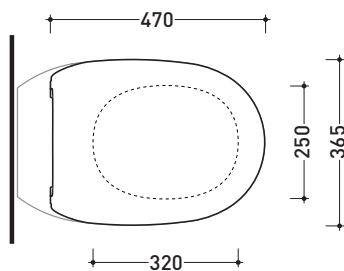

design ANGELETTI-RUZZA

2018

MACW05

SLIM soft-closing thermosetting seat & cover

Complements: **Madre btw goclean wc** (MA117G)
Madre btw wc Plus goclean (MA117RG)

Package dim.	Weight	Pz. Pallet n° -
--------------	--------	-----------------

CE

vista zenitale / zenital view

vista laterale / lateral view

vista frontale / frontal view

sizes in mm

THERMOSETTING: glossy finish

white

black