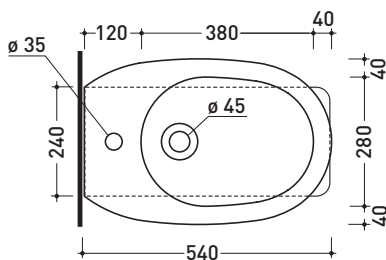

### Back to wall single-hole bidet

• WITH OVERFLOW • ON DEMAND 3 TAP HOLES

Complements: **Line taps bidet EVERGREEN - X1**  
**Line accessories EVERGREEN**

Technical accessories: **Short chrome siphon for bidet (SIFB/CR)**  
**Stop & Go drain (PLSG)**  
**Stop&Go CERAMIC drain (PLCE)**  
**Two piece set chrome tap filters (RF026)**

Package dim. | Weight **28,5 kg** | Pz. Pallet n°

CE UNI EN 14528 - CL20 Dop-No14528

**NOTICE: floor fixing by silicone**

vista zenitale / zenital view

vista laterale / lateral view

sezione longitudinale / section

vista retro / back view

sizes in mm

Please consider a 2% tolerance on indicated measurements

CERAMIC: glossy finish

white black

matt finish

milky white graphite