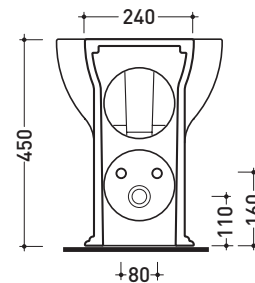

Package dim. | Weight **28,5 kg** | Pz. Pallet n°

CE UNI EN 14528 - CL20 Dop-No14528

**NOTICE: floor fixing by silicone**

vista zenitale / zenital view

vista laterale / lateral view

sezione longitudinale / section

vista retro / back view

sizes in mm

Please consider a 2% tolerance on indicated measurements

CERAMIC: glossy finish

white black

matt finish

milky white graphite