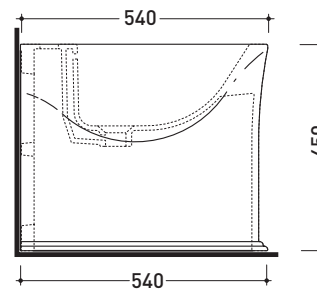

Package dim. | Weight **28,5 kg** | Pz. Pallet n°

CE UNI EN 14528 - CL20 Dop-No14528

**NOTICE: floor fixing by silicone**

vista zenitale / zenital view

vista laterale / lateral view

sezione longitudinale / section

vista retro / back view

sizes in mm

Please consider a 2% tolerance on indicated measurements

CERAMIC: glossy finish

white black

matt finish

milky white graphite