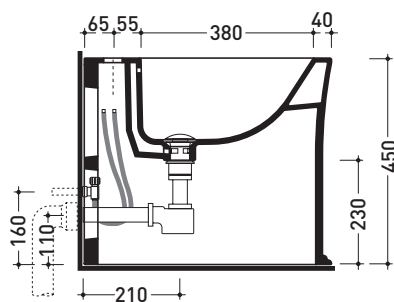

Package dim. | Weight **28,5 kg** | Pz. Pallet n°

CE UNI EN 14528 - CL20 Dop-No14528

**NOTICE: floor fixing by silicone**

vista zenitale / zenital view

vista laterale / lateral view

sezione longitudinale / section

vista retro / back view

sizes in mm

Please consider a 2% tolerance on indicated measurements

CERAMIC: glossy finish

white black

matt finish

milky white graphite