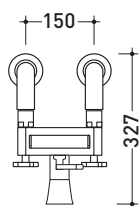

2013

EG700

Floor mounted bathtub mixer with diverter and hand-shower

Complements: **Line accessories** EVERGREEN

Package dim.

Weight **10,5 kg**

Pz. Pallet n° -

vista zenitale / zenital view

vista frontale / frontal view

vista laterale / lateral view

size in mm

october 2016

BRASS: glossy finish

chrome

gold