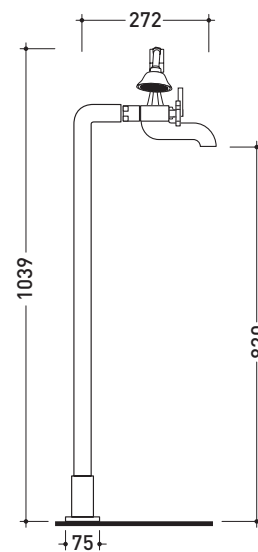

2013

EG700

Floor mounted bathtub mixer with diverter and hand-shower

Complements: **Line accessories** EVERGREEN

Package dim.

Weight **10,5 kg**

Pz. Pallet n° -

vista zenitale / zenital view

vista frontale / frontal view

vista laterale / lateral view

size in mm

october 2016

BRASS: glossy finish

chrome

gold