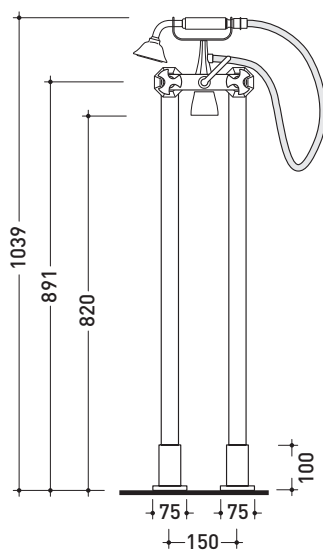

2013

EG700

Floor mounted bathtub mixer with diverter and hand-shower

Complements: **Line accessories** EVERGREEN

Package dim.

Weight **10,5 kg**

Pz. Pallet n° -

vista zenitale / zenital view

vista frontale / frontal view

vista laterale / lateral view

size in mm

october 2016

BRASS: glossy finish

chrome

gold