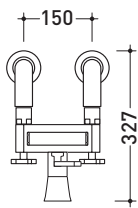

## EG700

Floor mounted bathtub mixer with diverter and hand-shower

Complements: **Line accessories** EVERGREEN

Package dim.

Weight **10,5 kg**

Pz. Pallet n° -

vista zenitale / zenital view

vista frontale / frontal view

vista laterale / lateral view

sizes in mm

BRASS: glossy finish

chrome

gold