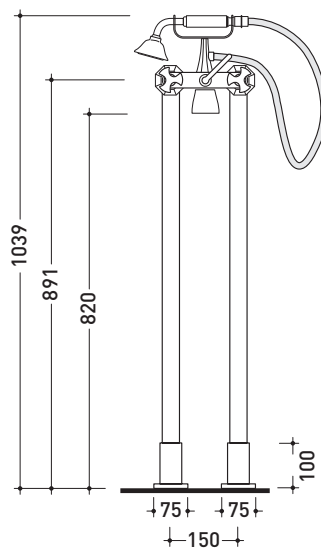

## EG700

Floor mounted bathtub mixer with diverter and hand-shower

Complements: **Line accessories** EVERGREEN

Package dim.

Weight **10,5 kg**

Pz. Pallet n° -

vista zenitale / zenital view

vista frontale / frontal view

vista laterale / lateral view

sizes in mm

BRASS: glossy finish

chrome

gold