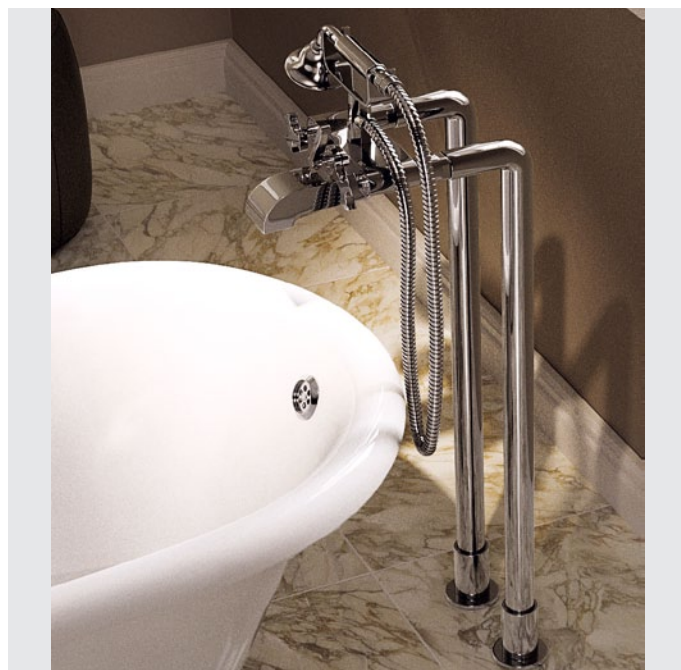

2013

EG700

Floor mounted bathtub mixer with diverter and hand-shower

Complements: **Line accessories** EVERGREEN

Package dim.

Weight **10,5 kg**

Pz. Pallet n° -

vista zenitale / zenital view

vista frontale / frontal view

vista laterale / lateral view

size in mm

october 2016

BRASS: glossy finish

chrome

gold