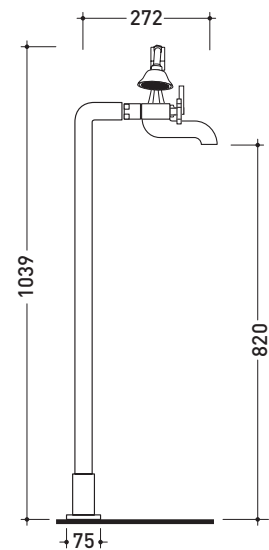

## EG700

Floor mounted bathtub mixer with diverter and hand-shower

Complements: **Line accessories** EVERGREEN

Package dim.

Weight **10,5 kg**

Pz. Pallet n° -

vista zenitale / zenital view

vista frontale / frontal view

vista laterale / lateral view

sizes in mm

BRASS: glossy finish

chrome

gold