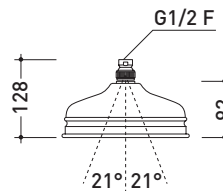

2013

EG650

Shower head

Complements: **Line accessories** EVERGREEN

Package dim.

Weight **1,2 kg**

Pz. Pallet n° -

vista dal basso / bottom view

vista frontale / frontal view

size in mm

october 2016

BRASS: glossy finish

chrome

gold