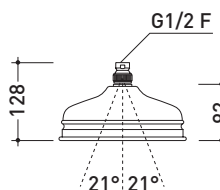

2013

EG650

Shower head

Complements: **Line accessories** EVERGREEN

Package dim.

Weight 1,2 kg

Pz. Pallet n° -

CE

vista dal basso / bottom view

vista frontale / frontal view

sizes in mm

BRASS: glossy finish

chrome

gold