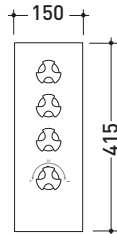

2013

EGBT3

Concealed thermostatic shower mixer 3 outlet

Complements: **Line accessories** EVERGREEN

Package dim.

Weight **9 kg**

Pz. Pallet n° -

vista frontale / frontal view

vista laterale / lateral view

sizes in mm

BRASS: glossy finish

chrome

gold