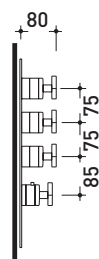

2013

EGBT3

Concealed thermostatic shower mixer 3 outlet

Complements: **Line accessories** EVERGREEN

Package dim.

Weight **9 kg**

Pz. Pallet n° -

vista frontale / frontal view

vista laterale / lateral view

size in mm

october 2016

BRASS: glossy finish

chrome

gold