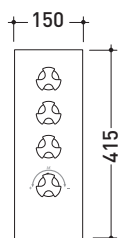

2013

EGBT3

Concealed thermostatic shower mixer 3 outlet

Complements: **Line accessories** EVERGREEN

Package dim.

Weight **9 kg**

Pz. Pallet n° -

vista frontale / frontal view

vista laterale / lateral view

size in mm

october 2016

BRASS: glossy finish

chrome

gold