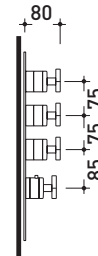

2013

EGBT3

Concealed thermostatic shower mixer 3 outlet

Complements: **Line accessories** EVERGREEN

Package dim.

Weight **9 kg**

Pz. Pallet n° -

vista frontale / frontal view

vista laterale / lateral view

sizes in mm

BRASS: glossy finish

chrome

gold