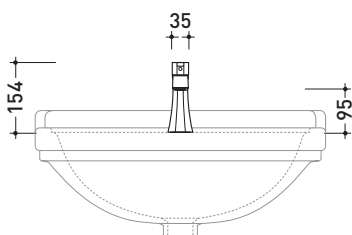

## EG203

Single lever basin mixer (stop&go drain included)

Complements: Line accessories EVERGREEN

Package dim.

Weight 1,9 kg

Pz. Pallet n° -

vista frontale / frontal view

vista laterale / lateral view

vista zenitale / zenital view

sizes in mm

BRASS: glossy finish

chrome

gold