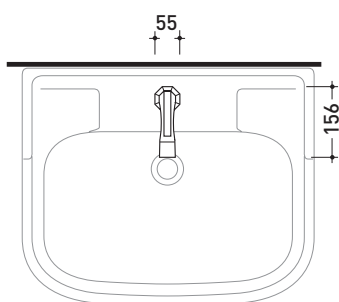

## EG203

Single lever basin mixer (stop&go drain included)

Complements: Line accessories EVERGREEN

Package dim.

Weight 1,9 kg

Pz. Pallet n° -

vista frontale / frontal view

vista laterale / lateral view

vista zenitale / zenital view

sizes in mm

BRASS: glossy finish

chrome

gold