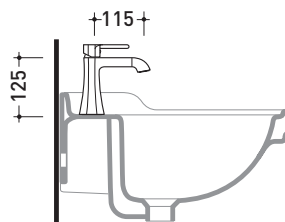

## EG203

Single lever basin mixer (stop&go drain included)

Complements: Line accessories EVERGREEN

Package dim.

Weight 1,9 kg

Pz. Pallet n° -

vista frontale / frontal view

vista laterale / lateral view

vista zenitale / zenital view

sizes in mm

BRASS: glossy finish

chrome

gold