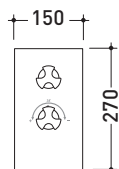

## EGBT1

Concealed thermostatic shower mixer 1 outlet

Complements: **Line accessories** EVERGREEN

Package dim.

Weight **5 kg**

Pz. Pallet n° -

vista frontale / frontal view

vista laterale / lateral view

sizes in mm

BRASS: glossy finish

chrome

gold