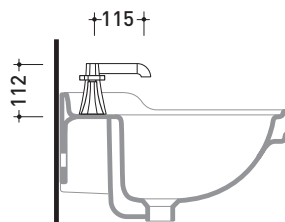

2013

EG201

Three-holes tap basin (stop&go drain included)

Complements: **Line accessories** EVERGREEN

Package dim.

Weight **4,3 kg**

Pz. Pallet n° -

vista frontale / frontal view

vista laterale / lateral view

vista zenitale / zenital view

size in mm

october 2016

BRASS: glossy finish

chrome

gold