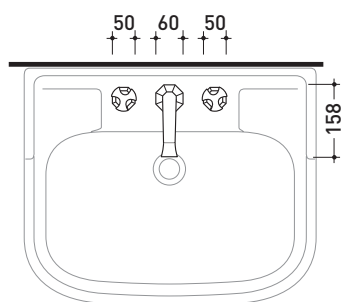

2013

EG201

Three-holes tap basin (stop&go drain included)

Complements: **Line accessories** EVERGREEN

Package dim.

Weight **4,3 kg**

Pz. Pallet n° -

vista frontale / frontal view

vista laterale / lateral view

vista zenitale / zenital view

size in mm

october 2016

BRASS: glossy finish

chrome

gold