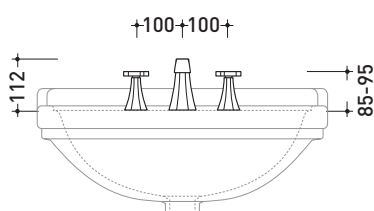

2013

EG201

Three-holes tap basin (stop&go drain included)

Complements: **Line accessories** EVERGREEN

Package dim.

Weight **4,3 kg**

Pz. Pallet n° -

vista frontale / frontal view

vista laterale / lateral view

vista zenitale / zenital view

size in mm

october 2016

BRASS: glossy finish

chrome

gold