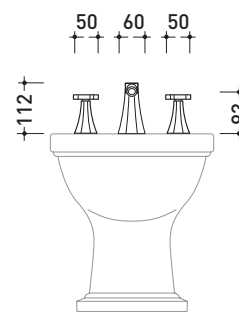

## EG202

Three-holes tap bidet (stop&go drain included)

Complements: Line accessories EVERGREEN

Package dim.

Weight 4,7 kg

Pz. Pallet n° -

vista laterale / lateral view

vista frontale / frontal view

vista zenitale / zenital view

sizes in mm

BRASS: glossy finish

chrome

gold