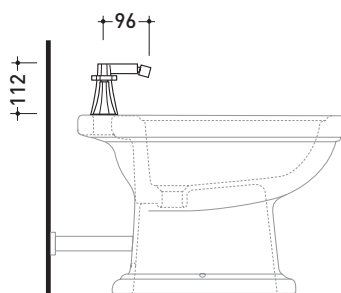

## EG202

Three-holes tap bidet (stop&go drain included)

Complements: Line accessories EVERGREEN

Package dim.

Weight 4,7 kg

Pz. Pallet n° -

vista laterale / lateral view

vista frontale / frontal view

vista zenitale / zenital view

sizes in mm

BRASS: glossy finish

chrome

gold