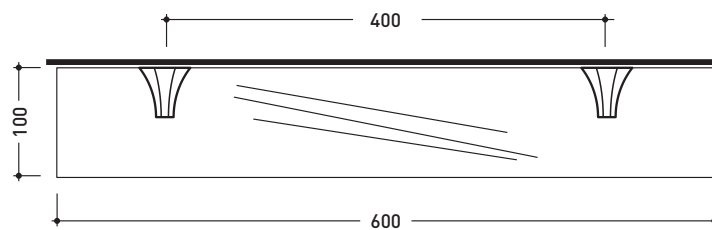

2013

EG45M

Shelf 45 cm with glass top

Package dim.

Weight **1,1 kg**

Pz. Pallet n° -

EG60M

Shelf 60 cm with glass top

Package dim.

Weight **1,3 kg**

Pz. Pallet n° -

Complements: **Line taps EVERGREEN**

vista zenitale / zenital view

vista frontale / frontal view

vista zenitale / zenital view

vista frontale / frontal view

size in mm

october 2016

BRASS: glossy finish

chrome

gold