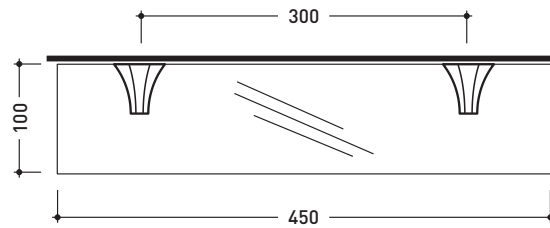

2013

EG45M

Shelf 45 cm with glass top

Complements: **Line taps** EVERGREEN

Package dim.

Weight **1,1 kg**

Pz. Pallet n° -

EG60M

Shelf 60 cm with glass top

Complements: **Line taps** EVERGREEN

Package dim.

Weight **1,3 kg**

Pz. Pallet n° -

CE

vista zenitale / zenital view

vista frontale / frontal view

vista zenitale / zenital view

vista frontale / frontal view

sizes in mm

BRASS: glossy finish

chrome

gold