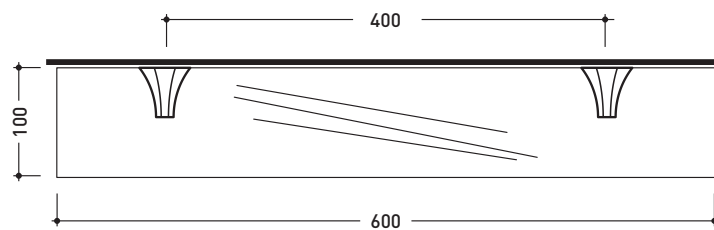

2013

EG45M

Shelf 45 cm with glass top

Complements: **Line taps** EVERGREEN

Package dim.

Weight **1,1 kg**

Pz. Pallet n° -

EG60M

Shelf 60 cm with glass top

Complements: **Line taps** EVERGREEN

Package dim.

Weight **1,3 kg**

Pz. Pallet n° -

CE

vista zenitale / zenital view

vista frontale / frontal view

vista zenitale / zenital view

vista frontale / frontal view

sizes in mm

BRASS: glossy finish

chrome

gold