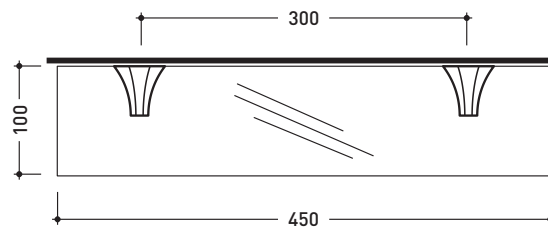

2013

EG45M

Shelf 45 cm with glass top

Package dim.

Weight **1,1 kg**

Pz. Pallet n° -

EG60M

Shelf 60 cm with glass top

Package dim.

Weight **1,3 kg**

Pz. Pallet n° -

Complements: **Line taps EVERGREEN**

vista zenitale / zenital view

vista frontale / frontal view

vista zenitale / zenital view

vista frontale / frontal view

size in mm

october 2016

BRASS: glossy finish

chrome

gold