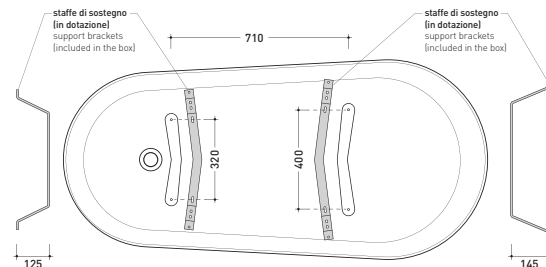

2013

EG170

Free-standing white Crystal-Tech bathtub 170 cm
(including 4 brass clawfeet and external drainage system)

• WITH OVERFLOW

Complements: **Line accessories** EVERGREEN
Line taps EVERGREEN

Package dim. 200 x 100 x 69 cm | Weight 75 kg | Pz. Pallet n° 1

Capacità Max / Max Capacity 165 L.
Peso Netto / Net Weight 60 Kg.

vista dal basso / bottom view

sezione longitudinale / section

vista frontale / frontal view

sizes in mm

CRYSTAL-TECH: glossy finish

white

BRASS: glossy finish