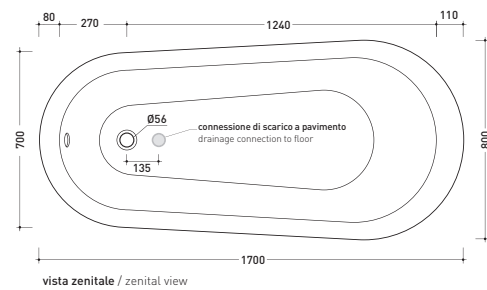

2013

EG170

Free-standing white Crystal-Tech bathtub 170 cm
(including 4 brass clawfeet and external drainage system)

• WITH OVERFLOW

Complements: **Line accessories** EVERGREEN
Line taps EVERGREEN

Package dim. 200 x 100 x 69 cm | Weight 75 kg | Pz. Pallet n° 1

Capacità Max / Max Capacity 165 L.
Peso Netto / Net Weight 60 Kg.

vista dal basso / bottom view

sezione longitudinale / section

vista frontale / frontal view

sizes in mm

CRYSTAL-TECH: glossy finish

white

BRASS: glossy finish