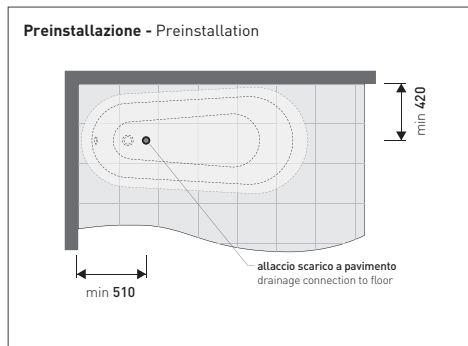

2013

EG170

Free-standing white Crystal-Tech bathtub 170 cm
(including 4 brass clawfeet and external drainage system)

• WITH OVERFLOW

Complements: **Line accessories** EVERGREEN
Line taps EVERGREEN

Package dim. 200 x 100 x 69 cm | Weight 75 kg | Pz. Pallet n° 1

Capacità Max / Max Capacity 165 L.
Peso Netto / Net Weight 60 Kg.

vista dal basso / bottom view

sezione longitudinale / section

vista frontale / frontal view

sizes in mm

CRYSTAL-TECH: glossy finish

white

BRASS: glossy finish