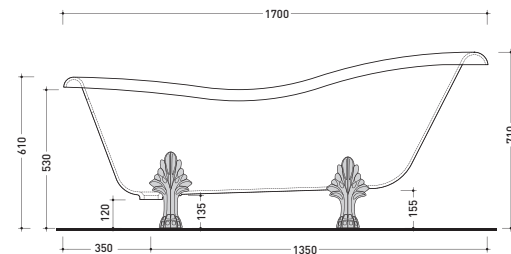

2013

EG170

Free-standing white Crystal-Tech bathtub 170 cm
(including 4 brass clawfeet and external drainage system)

• WITH OVERFLOW

Complements: **Line accessories** EVERGREEN
Line taps EVERGREEN

Package dim. 200 x 100 x 69 cm | Weight 75 kg | Pz. Pallet n° 1

Capacità Max / Max Capacity 165 L.
Peso Netto / Net Weight 60 Kg.

vista dal basso / bottom view

sezione longitudinale / section

vista frontale / frontal view

sizes in mm

CRYSTAL-TECH: glossy finish

white

BRASS: glossy finish