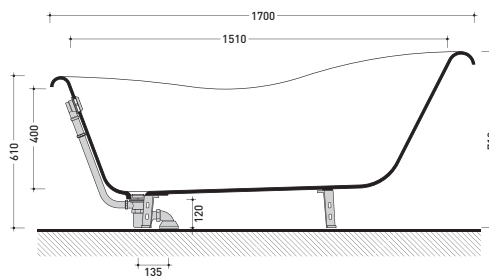

2013

EG170

Free-standing white Crystal-Tech bathtub 170 cm
(including 4 brass clawfeet and external drainage system)

• WITH OVERFLOW

Complements: **Line accessories** EVERGREEN
Line taps EVERGREEN

Package dim. 200 x 100 x 69 cm | Weight 75 kg | Pz. Pallet n° 1

Capacità Max / Max Capacity 165 L.
Peso Netto / Net Weight 60 Kg.

vista dal basso / bottom view

sezione longitudinale / section

vista frontale / frontal view

sizes in mm

CRYSTAL-TECH: glossy finish

white

BRASS: glossy finish