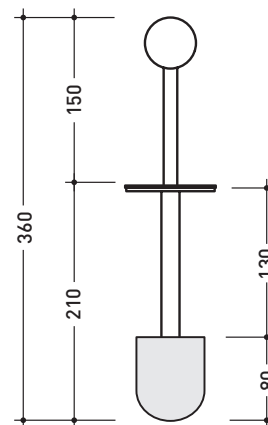

2013

EGPF

Toilet brush holder

Complements: Line taps EVERGREEN

Package dim.

Weight 0,9 kg

Pz. Pallet n° -

vista zenitale / zenital view

vista frontale / frontal view

scopino / toilet brush

sizes in mm

BRASS: glossy finish

chrome

gold