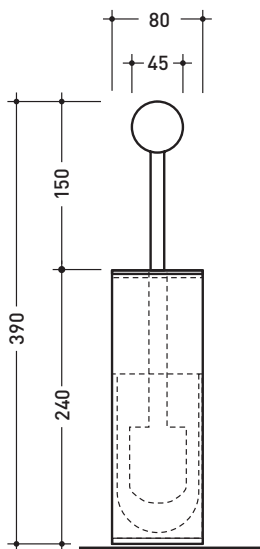

2013

EGPF

Toilet brush holder

Complements: Line taps EVERGREEN

Package dim.

Weight 0,9 kg

Pz. Pallet n° -

vista zenitale / zenital view

vista frontale / frontal view

scopino / toilet brush

sizes in mm

BRASS: glossy finish

chrome

gold