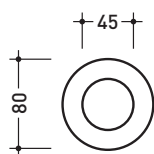

2013

EGPF

Toilet brush holder

Complements: Line taps EVERGREEN

Package dim.

Weight 0,9 kg

Pz. Pallet n° -

vista zenitale / zenital view

vista frontale / frontal view

scopino / toilet brush

sizes in mm

BRASS: glossy finish

chrome

gold