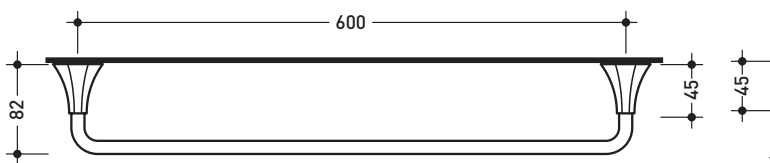

## EG60

Towel holder 60 cm

Package dim.	Weight <b>1,2 kg</b>	Pz. Pallet n° -
--------------	----------------------	-----------------

Complements: **Line taps EVERGREEN**

vista zenitale / zenital view

vista frontale / frontal view

vista zenitale / zenital view

vista frontale / frontal view

vista zenitale / zenital view

vista frontale / frontal view

size in mm

october 2016

**BRASS:** glossy finish

chrome