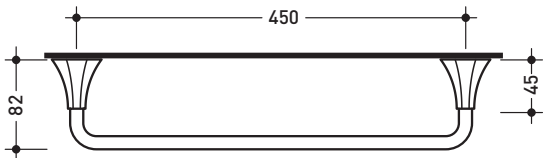

## EG60

Towel holder 60 cm

Package dim.	Weight <b>1,2 kg</b>	Pz. Pallet n° -
--------------	----------------------	-----------------

Complements: **Line taps EVERGREEN**

vista zenitale / zenital view

vista frontale / frontal view

vista zenitale / zenital view

vista frontale / frontal view

vista zenitale / zenital view

vista frontale / frontal view

size in mm

october 2016

**BRASS:** glossy finish

chrome