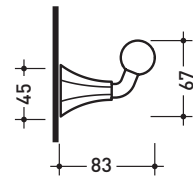

## EGPA

Towel hook

Complements: **Line taps EVERGREEN**

Package dim.

Weight **0,3 kg**

Pz. Pallet n° -

vista zenitale / zenital view

vista frontale / frontal view

vista laterale / lateral view

size in mm

october 2016

**BRASS:** glossy finish

chrome

gold