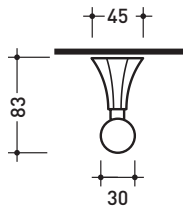

## EGPA

Towel hook

Complements: **Line taps EVERGREEN**

Package dim.

Weight **0,3 kg**

Pz. Pallet n° -

vista zenitale / zenital view

vista frontale / frontal view

vista laterale / lateral view

size in mm

october 2016

**BRASS:** glossy finish

chrome

gold