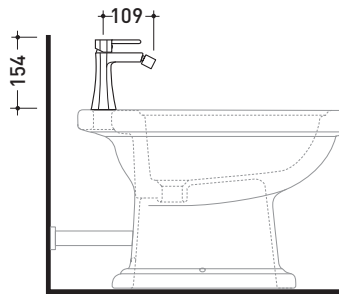

## EG223

Single lever bidet mixer (stop&go drain included)

Complements: Line accessories EVERGREEN

Package dim.

Weight 1,8 kg

Pz. Pallet n° -

vista laterale / lateral view

vista frontale / frontal view

vista zenitale / zenital view

sizes in mm

BRASS: glossy finish

chrome

gold