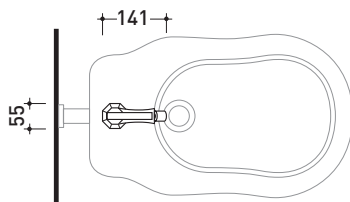

## EG223

Single lever bidet mixer (stop&go drain included)

Complements: **Line accessories** EVERGREEN

Package dim.

Weight **1,8 kg**

Pz. Pallet n° -

vista laterale / lateral view

vista frontale / frontal view

vista zenitale / zenital view

size in mm

october 2016

**BRASS:** glossy finish

chrome

gold