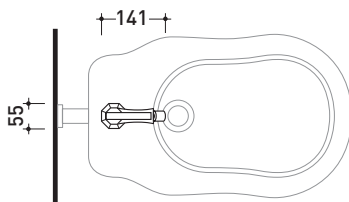

## EG223

Single lever bidet mixer (stop&go drain included)

Complements: Line accessories EVERGREEN

Package dim.

Weight 1,8 kg

Pz. Pallet n° -

vista laterale / lateral view

vista frontale / frontal view

vista zenitale / zenital view

sizes in mm

BRASS: glossy finish

chrome

gold