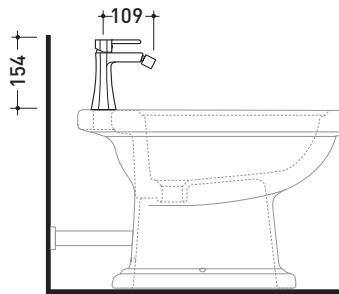

## EG223

Single lever bidet mixer (stop&go drain included)

Complements: **Line accessories** EVERGREEN

Package dim.

Weight **1,8 kg**

Pz. Pallet n° -

vista laterale / lateral view

vista frontale / frontal view

vista zenitale / zenital view

size in mm

october 2016

**BRASS:** glossy finish

chrome

gold