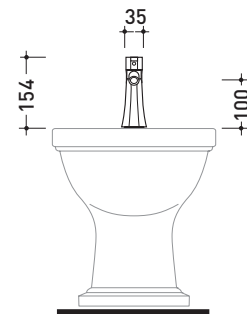

## EG223

Single lever bidet mixer (stop&go drain included)

Complements: **Line accessories** EVERGREEN

Package dim.

Weight **1,8 kg**

Pz. Pallet n° -

vista laterale / lateral view

vista frontale / frontal view

vista zenitale / zenital view

size in mm

october 2016

**BRASS:** glossy finish

chrome

gold