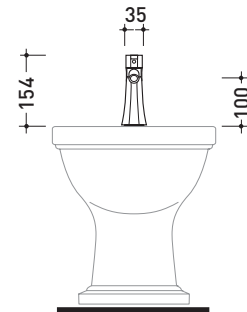

## EG223

Single lever bidet mixer (stop&go drain included)

Complements: Line accessories EVERGREEN

Package dim.

Weight 1,8 kg

Pz. Pallet n° -

vista laterale / lateral view

vista frontale / frontal view

vista zenitale / zenital view

sizes in mm

BRASS: glossy finish

chrome

gold