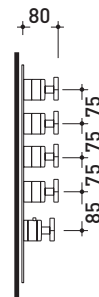

## EGBT4

Concealed thermostatic shower mixer 4 outlet

Complements: **Line accessories** EVERGREEN

Package dim.

Weight **11 kg**

Pz. Pallet n° -

vista frontale / frontal view

vista laterale / lateral view

size in mm

october 2016

**BRASS:** glossy finish

chrome

gold