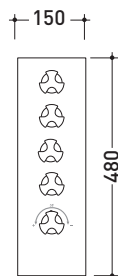

## EGBT4

Concealed thermostatic shower mixer 4 outlet

Complements: **Line accessories** EVERGREEN

Package dim.

Weight **11 kg**

Pz. Pallet n° -

vista frontale / frontal view

vista laterale / lateral view

size in mm

october 2016

**BRASS:** glossy finish

chrome

gold