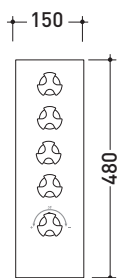

2013

EGBT4

Concealed thermostatic shower mixer 4 outlet

Complements: **Line accessories** EVERGREEN

Package dim.

Weight **11 kg**

Pz. Pallet n° -

vista frontale / frontal view

vista laterale / lateral view

sizes in mm

BRASS: glossy finish

chrome

gold