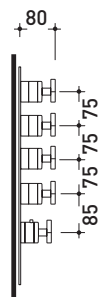

2013

EGBT4

Concealed thermostatic shower mixer 4 outlet

Complements: **Line accessories** EVERGREEN

Package dim.

Weight **11 kg**

Pz. Pallet n° -

vista frontale / frontal view

vista laterale / lateral view

sizes in mm

BRASS: glossy finish

chrome

gold