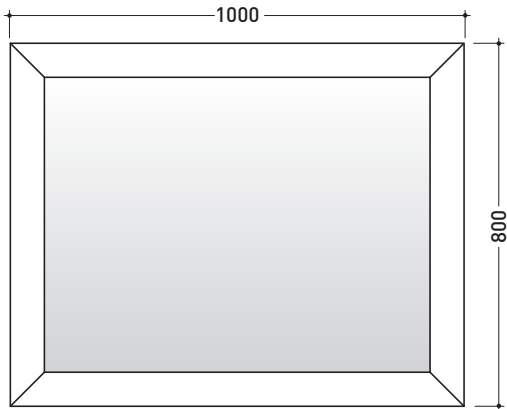

2013

EG80S

Mirror 80x80 cm with wooden frame

Package dim.

Weight 10 kg

Pz. Pallet n° -

EG100S

Riversible mirror 100x80 cm with wooden frame

Package dim.

Weight 12 kg

Pz. Pallet n° -

CE

EG100S

vista frontale / frontal view

vista laterale / lateral view

EG80S

vista frontale / frontal view

vista laterale / lateral view

sizes in mm

LACQUERED WOOD: matt finish

white

black