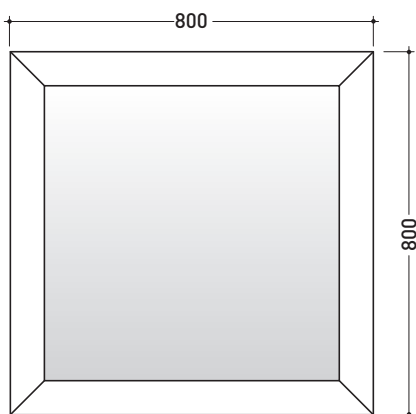

2013

EG80S

Mirror 80x80 cm with wooden frame

Package dim.

Weight 10 kg

Pz. Pallet n° -

EG100S

Riversible mirror 100x80 cm with wooden frame

Package dim.

Weight 12 kg

Pz. Pallet n° -

CE

EG100S

vista frontale / frontal view

vista laterale / lateral view

EG80S

vista frontale / frontal view

vista laterale / lateral view

sizes in mm

LACQUERED WOOD: matt finish

white

black