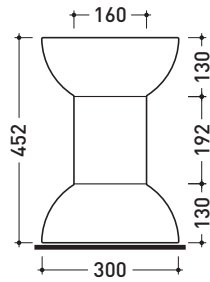

design **ALESSANDRO MENDINI**

2010

RCT

Coloured ceramic stool

Package dim. 30,5 x 30,5 x 48 cm | Weight 14 kg | Pz. Pallet n° -

vista frontale / frontal view

vista zenitale / zenital view

size in mm