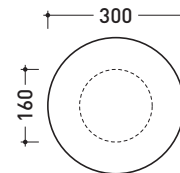

design **ALESSANDRO MENDINI**

2010

RCT

Coloured ceramic stool

Package dim. 30,5 x 30,5 x 48 cm | Weight 14 kg | Pz. Pallet n° -

vista frontale / frontal view

vista zenitale / zenital view

size in mm