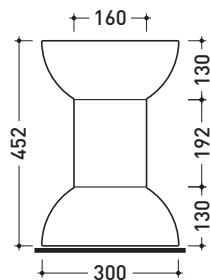

design **ALESSANDRO MENDINI**

2010

RCT01

Decorated ceramic stool (decor 01)

RCT02

Decorated ceramic stool (decor 02)

RCT03

Decorated ceramic stool (decor 03)

Package dim. 30,5 x 30,5 x 48 cm | Weight 14 kg | Pz. Pallet n° -

vista frontale / frontal view

vista zenitale / zenital view

size in mm

may 2015

CERAMIC: glossy finish

RCT01

RCT02