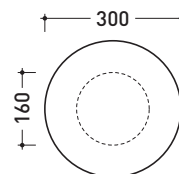

design **ALESSANDRO MENDINI**

2010

RCT01

Decorated ceramic stool (decor 01)

RCT02

Decorated ceramic stool (decor 02)

RCT03

Decorated ceramic stool (decor 03)

Package dim. 30,5 x 30,5 x 48 cm | Weight 14 kg | Pz. Pallet n° -

vista frontale / frontal view

vista zenitale / zenital view

size in mm

may 2015

CERAMIC: glossy finish

RCT01

RCT02