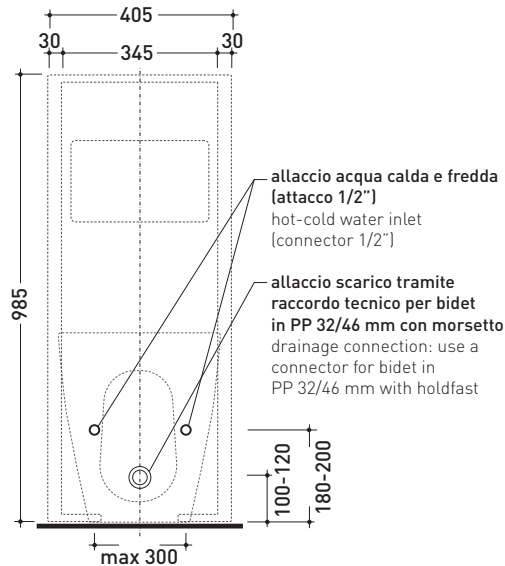

design **FLAMINIA DESIGN TEAM**

2005

TR40 + bidet TERRA btw (TR217)

Bidet panel with shelf
(wall fixing kit included)

Complements: **Link bidet back to wall (LK217)**
Terra bidet back to wall (TR217)
Quick bidet back to wall (QK217)

Technical accessories: **Short chrome siphon for bidet (SIFB/CR)**
Stop & Go drain (PLSG)
CERAMIC Stop & Go drain (PLCE)
Two piece set chrome tap filters (RF026)

Package dim. **103 x 17,5 x 44 cm** | Weight **29 kg** | Pz. Pallet n° **12**

CE

vista zenitale / zenital view

sezione longitudinale / section

vista frontale parete / wall frontal view

vista frontale / frontal view

sizes in mm

Please consider a 2% tolerance on indicated measurements

CERAMIC: glossy finish