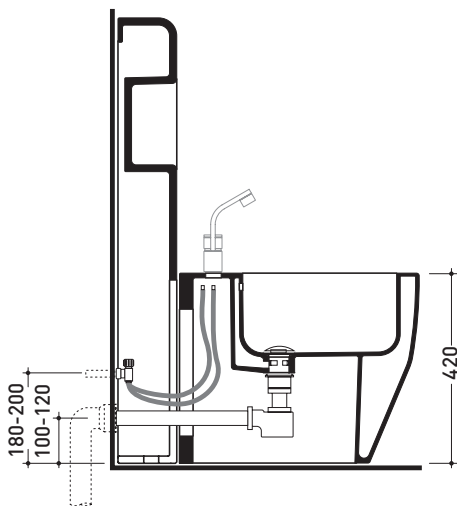

design **FLAMINIA DESIGN TEAM**

2005

TR40 + bidet TERRA btw (TR217)

Bidet panel with shelf
(wall fixing kit included)

Complements: **Link bidet back to wall (LK217)**
Terra bidet back to wall (TR217)
Quick bidet back to wall (QK217)

Technical accessories: **Short chrome siphon for bidet (SIFB/CR)**
Stop & Go drain (PLSG)
CERAMIC Stop & Go drain (PLCE)
Two piece set chrome tap filters (RF026)

Package dim. **103 x 17,5 x 44 cm** | Weight **29 kg** | Pz. Pallet n° **12**

CE

vista zenitale / zenital view

sezione longitudinale / section

vista frontale parete / wall frontal view

vista frontale / frontal view

sizes in mm

Please consider a 2% tolerance on indicated measurements

CERAMIC: glossy finish