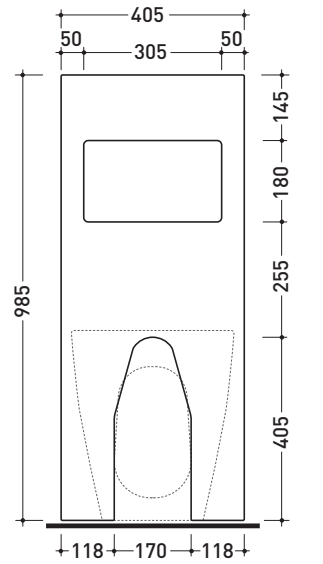

Technical accessories: **Short chrome siphon for bidet (SIFB/CR)**
Stop & Go drain (PLSG)
CERAMIC Stop & Go drain (PLCE)
Two piece set chrome tap filters (RF026)

Package dim. **103 x 17,5 x 44 cm** | Weight **29 kg** | Pz. Pallet n° **12**

CE

vista zenitale / zenital view

sezione longitudinale / section

vista frontale parete / wall frontal view

vista frontale / frontal view

sizes in mm

Please consider a 2% tolerance on indicated measurements

CERAMIC: glossy finish