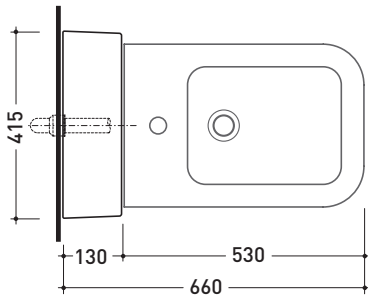

design **FLAMINIA DESIGN TEAM**

2005

TR40 + bidet TERRA btw (TR217)

Bidet panel with shelf
(wall fixing kit included)

Complements: **Link bidet back to wall (LK217)**
Terra bidet back to wall (TR217)
Quick bidet back to wall (QK217)

Technical accessories: **Short chrome siphon for bidet (SIFB/CR)**
Stop & Go drain (PLSG)
CERAMIC Stop & Go drain (PLCE)
Two piece set chrome tap filters (RF026)

Package dim. **103 x 17,5 x 44 cm** | Weight **29 kg** | Pz. Pallet n° **12**

CE

vista zenitale / zenital view

sezione longitudinale / section

vista frontale parete / wall frontal view

vista frontale / frontal view

sizes in mm

Please consider a 2% tolerance on indicated measurements

CERAMIC: glossy finish