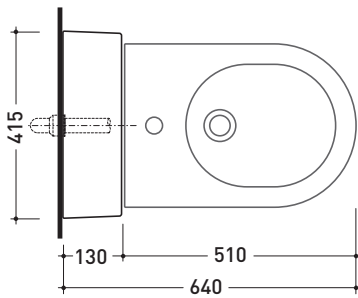

design **FLAMINIA DESIGN TEAM**

2005

TR40 + bidet QUICK btw (QK217)

Bidet panel with shelf
(wall fixing kit included)

Complements: **Link bidet back to wall (LK217)**
Terra bidet back to wall (TR217)
Quick bidet back to wall (QK217)

Technical accessories: **Short chrome siphon for bidet (SIFB/CR)**
Stop & Go drain (PLSG)
CERAMIC Stop & Go drain (PLCE)
Two piece set chrome tap filters (RF026)

Package dim. **103 x 17,5 x 44 cm** | Weight **29 kg** | Pz. Pallet n° **12**

CE

vista zenitale / zenital view

sezione longitudinale / section

vista frontale parete / wall frontal view

vista frontale / frontal view

sizes in mm

Please consider a 2% tolerance on indicated measurements

CERAMIC: glossy finish