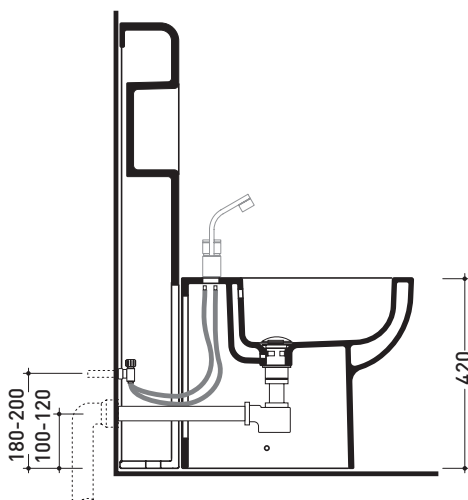

design **FLAMINIA DESIGN TEAM**

2005

TR40 + bidet QUICK btw (QK217)

Bidet panel with shelf
(wall fixing kit included)

Complements: **Link bidet back to wall (LK217)**
Terra bidet back to wall (TR217)
Quick bidet back to wall (QK217)

Technical accessories: **Short chrome siphon for bidet (SIFB/CR)**
Stop & Go drain (PLSG)
CERAMIC Stop & Go drain (PLCE)
Two piece set chrome tap filters (RF026)

Package dim. **103 x 17,5 x 44 cm** | Weight **29 kg** | Pz. Pallet n° **12**

CE

vista zenitale / zenital view

sezione longitudinale / section

vista frontale parete / wall frontal view

vista frontale / frontal view

sizes in mm

Please consider a 2% tolerance on indicated measurements

CERAMIC: glossy finish