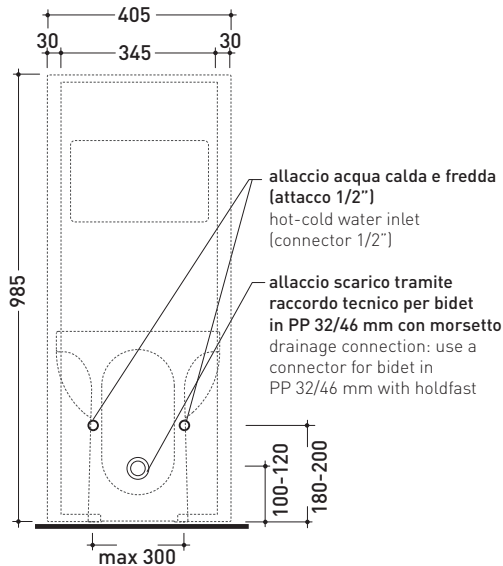

design **FLAMINIA DESIGN TEAM**

2005

TR40 + bidet QUICK btw (QK217)

Bidet panel with shelf
(wall fixing kit included)

Complements: **Link bidet back to wall (LK217)**
Terra bidet back to wall (TR217)
Quick bidet back to wall (QK217)

Technical accessories: **Short chrome siphon for bidet (SIFB/CR)**
Stop & Go drain (PLSG)
CERAMIC Stop & Go drain (PLCE)
Two piece set chrome tap filters (RF026)

Package dim. **103 x 17,5 x 44 cm** | Weight **29 kg** | Pz. Pallet n° **12**

CE

vista zenitale / zenital view

sezione longitudinale / section

vista frontale parete / wall frontal view

vista frontale / frontal view

sizes in mm

Please consider a 2% tolerance on indicated measurements

CERAMIC: glossy finish