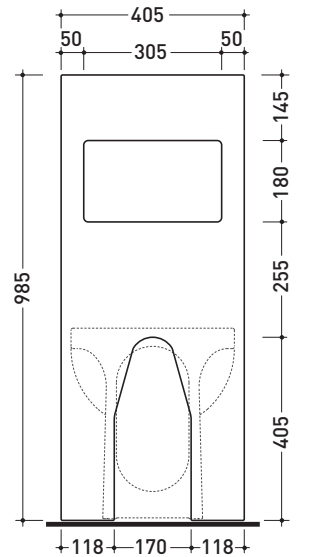

Technical accessories: **Short chrome siphon for bidet (SIFB/CR)**
Stop & Go drain (PLSG)
CERAMIC Stop & Go drain (PLCE)
Two piece set chrome tap filters (RF026)

Package dim. **103 x 17,5 x 44 cm** | Weight **29 kg** | Pz. Pallet n° **12**

CE

vista zenitale / zenital view

sezione longitudinale / section

vista frontale parete / wall frontal view

vista frontale / frontal view

sizes in mm

Please consider a 2% tolerance on indicated measurements

CERAMIC: glossy finish