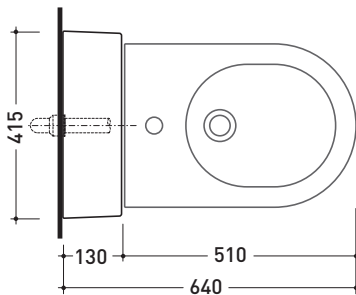

## TR40 + bidet QUICK btw (QK217)

Bidet panel with shelf  
(wall fixing kit included)

Complements: Link bidet back to wall (LK217)  
Terra bidet back to wall (TR217)  
App bidet back to wall (AP217)

Technical accessories: Short chrome siphon for bidet (SIFB/CR)  
Stop & Go drain (PLSG)  
CERAMIC Stop & Go drain (PLCE)  
Two piece set chrome tap filters (RF026)

Package dim. 103 x 17,5 x 44 cm | Weight 29 kg | Pz. Pallet n° 12

vista zenitale / zenital view

sezione longitudinale / section

vista frontale parete / wall frontal view

vista frontale / frontal view

sizes in mm

Please consider a 2% tolerance on indicated measurements

CERAMIC: glossy finish

white