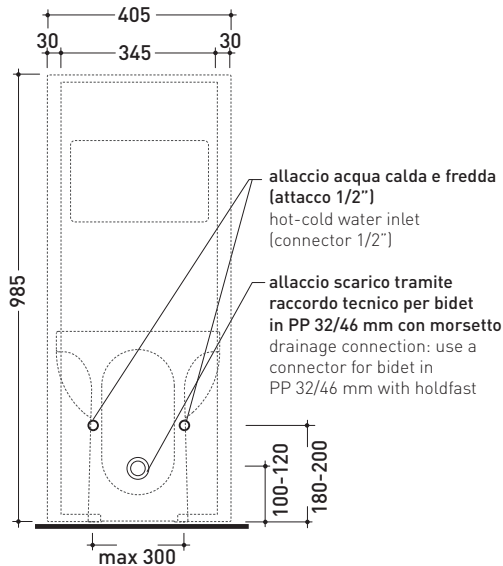

## TR40 + bidet QUICK btw (QK217)

Bidet panel with shelf  
(wall fixing kit included)

Complements: Link bidet back to wall (LK217)  
Terra bidet back to wall (TR217)  
App bidet back to wall (AP217)

Technical accessories: Short chrome siphon for bidet (SIFB/CR)  
Stop & Go drain (PLSG)  
CERAMIC Stop & Go drain (PLCE)  
Two piece set chrome tap filters (RF026)

Package dim. 103 x 17,5 x 44 cm | Weight 29 kg | Pz. Pallet n° 12

vista zenitale / zenital view

sezione longitudinale / section

vista frontale parete / wall frontal view

vista frontale / frontal view

sizes in mm

Please consider a 2% tolerance on indicated measurements

CERAMIC: glossy finish

white