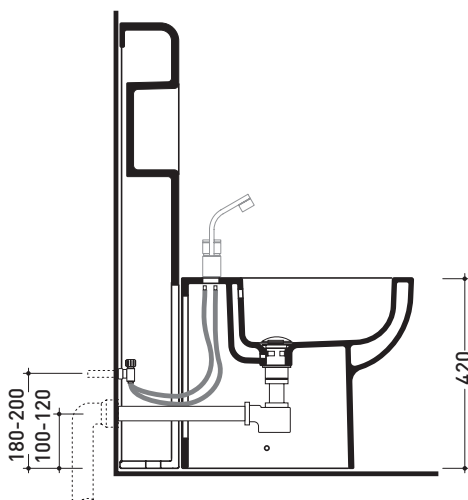

## TR40 + bidet QUICK btw (QK217)

Bidet panel with shelf  
(wall fixing kit included)

Complements: Link bidet back to wall (LK217)  
Terra bidet back to wall (TR217)  
App bidet back to wall (AP217)

Technical accessories: Short chrome siphon for bidet (SIFB/CR)  
Stop & Go drain (PLSG)  
CERAMIC Stop & Go drain (PLCE)  
Two piece set chrome tap filters (RF026)

Package dim. 103 x 17,5 x 44 cm | Weight 29 kg | Pz. Pallet n° 12

vista zenitale / zenital view

sezione longitudinale / section

vista frontale parete / wall frontal view

vista frontale / frontal view

sizes in mm

Please consider a 2% tolerance on indicated measurements

CERAMIC: glossy finish

white