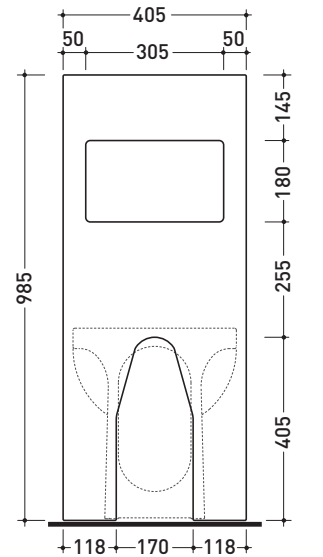

Package dim. 103 x 17,5 x 44 cm | Weight 29 kg | Pz. Pallet n° 12

vista zenitale / zenital view

sezione longitudinale / section

vista frontale parete / wall frontal view

vista frontale / frontal view

sizes in mm

Please consider a 2% tolerance on indicated measurements

CERAMIC: glossy finish

white