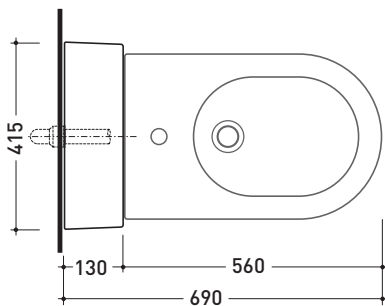

TR40 + bidet LINK btw (LK217)

Bidet panel with shelf
(wall fixing kit included)

Complements: App bidet back to wall (AP217)
Terra bidet back to wall (TR217)
Quick bidet back to wall (QK217)

Technical accessories: Short chrome siphon for bidet (SIFB/CR)
Stop & Go drain (PLSG)
CERAMIC Stop & Go drain (PLCE)
Two piece set chrome tap filters (RF026)

Package dim. 103 x 17,5 x 44 cm | Weight 29 kg | Pz. Pallet n° 12

vista zenitale / zenital view

sezione longitudinale / section

vista frontale parete / wall frontal view

vista frontale / frontal view

sizes in mm