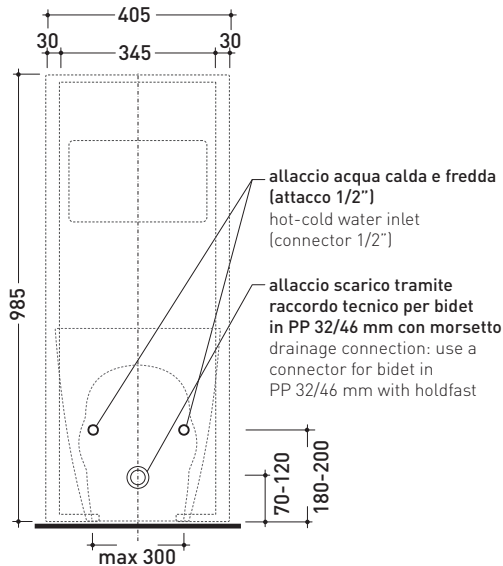

TR40 + bidet LINK btw (LK217)

Bidet panel with shelf
(wall fixing kit included)

Complements: App bidet back to wall (AP217)
Terra bidet back to wall (TR217)
Quick bidet back to wall (QK217)

Technical accessories: Short chrome siphon for bidet (SIFB/CR)
Stop & Go drain (PLSG)
CERAMIC Stop & Go drain (PLCE)
Two piece set chrome tap filters (RF026)

Package dim. 103 x 17,5 x 44 cm | Weight 29 kg | Pz. Pallet n° 12

vista zenitale / zenital view

sezione longitudinale / section

vista frontale parete / wall frontal view

vista frontale / frontal view

sizes in mm

Please consider a 2% tolerance on indicated measurements

CERAMIC: glossy finish

matt finish