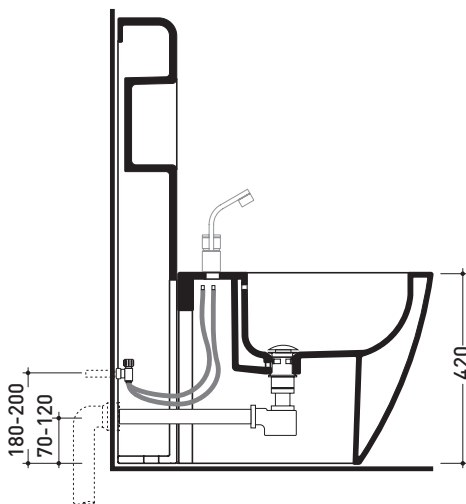

TR40 + bidet LINK btw (LK217)

Bidet panel with shelf
(wall fixing kit included)

Complements: App bidet back to wall (AP217)
Terra bidet back to wall (TR217)
Quick bidet back to wall (QK217)

Technical accessories: Short chrome siphon for bidet (SIFB/CR)
Stop & Go drain (PLSG)
CERAMIC Stop & Go drain (PLCE)
Two piece set chrome tap filters (RF026)

Package dim. 103 x 17,5 x 44 cm | Weight 29 kg | Pz. Pallet n° 12

vista zenitale / zenital view

sezione longitudinale / section

vista frontale parete / wall frontal view

vista frontale / frontal view

sizes in mm