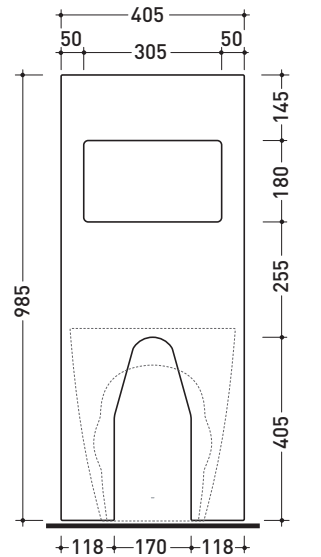

Package dim. 103 x 17,5 x 44 cm | Weight 29 kg | Pz. Pallet n° 12

vista zenitale / zenital view

sezione longitudinale / section

vista frontale parete / wall frontal view

vista frontale / frontal view

sizes in mm

Please consider a 2% tolerance on indicated measurements

CERAMIC: glossy finish

matt finish