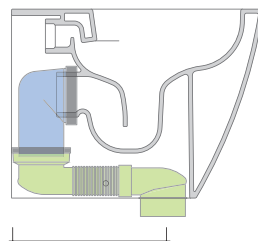

vista zenitale / zenital view

dettaglio erogatore / bidet jet detail

sezione longitudinale / section

vista retro / back view

sizes in mm

CERAMIC: glossy finish

white

Please consider a 2% tolerance on indicated measurements

KIT SUITABLE FOR WALL TRAP

LKR00 (SET: LKR00)

KIT SUITABLE FOR FLOOR TRAP

LKR90 (SET: LKR90)

da/from 50 a/to 80 mm

LK8010 (SET: LKR90+LKR20)

da/from 80 a/to 100 mm

LK1012 (SET: LKR90+LKR40)

da/from 100 a/to 120 mm

LK1214 (SET: LKRS+LKR40)

da/from 120 a/to 140 mm

LK1416 (SET: LKRS+LKR20)

da/from 140 a/to 160 mm

LK1618 (SET: LKRS)

da/from 160 a/to 180 mm

LK1820 (SET: LKRS+LKR20)

da/from 180 a/to 200 mm

LK2022 (SET: LKRS+LKR40)

da/from 200 a/to 220 mm

LK2233 (SET: LKR90+LKR33)

da/from 220 a/to 330* mm

WARNING: THE DRAINAGE CONNECTORS ARE NOT INCLUDED