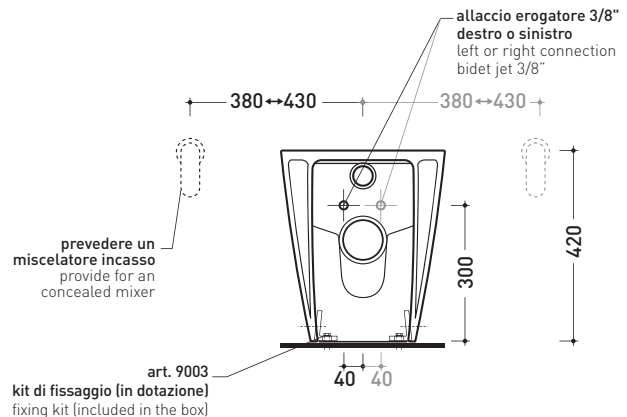

Technical accessories:

- *Kit suitable for wall trap H 230 mm (LKR00)
- *Kit suitable for floor trap from 50 to 80 mm (LKR90)
- *Kit suitable for floor trap from 80 to 100 mm (LK8010)
- *Kit suitable for floor trap from 100 to 120 mm (LK1012)
- *Kit suitable for floor trap from 120 to 140 mm (LK1214)
- *Kit suitable for floor trap from 140 to 160 mm (LK1416)
- *Kit suitable for floor trap from 160 to 180 mm (LKR8S)
- *Kit suitable for floor trap from 180 to 200 mm (LK1820)
- *Kit suitable for floor trap from 200 to 220 mm (LK2022)
- *Kit suitable for floor trap from 220 to 330 mm (LK2233)

Package dim. 56,5 x 37 x 43,5 cm | Weight 32,5 kg | Pz. Pallet n° 15

CE UNI EN 997

Dop-No997

pag. 1/2

FLAMINIA does not recommend combining this toilet model with rapid-flow/flushometer systems or traditional high tanks

vista zenitale / zenital view

dettaglio erogatore / bidet jet detail

sezione longitudinale / section

vista retro / back view

sizes in mm

CERAMIC: glossy finish

white

Please consider a 2% tolerance on indicated measurements