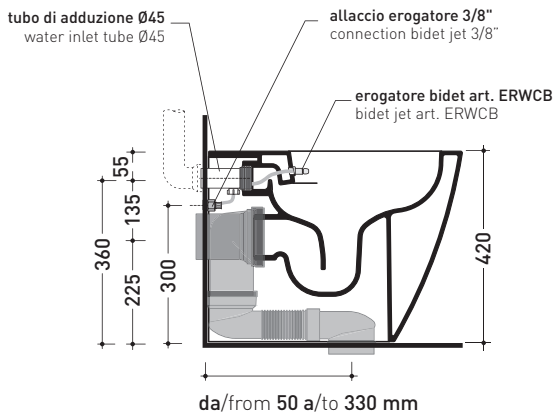

Technical accessories:

- *Kit suitable for wall trap H 230 mm (LKR00)
- *Kit suitable for floor trap from 50 to 80 mm (LKR90)
- *Kit suitable for floor trap from 80 to 100 mm (LK8010)
- *Kit suitable for floor trap from 100 to 120 mm (LK1012)
- *Kit suitable for floor trap from 120 to 140 mm (LK1214)
- *Kit suitable for floor trap from 140 to 160 mm (LK1416)
- *Kit suitable for floor trap from 160 to 180 mm (LKR8S)
- *Kit suitable for floor trap from 180 to 200 mm (LK1820)
- *Kit suitable for floor trap from 200 to 220 mm (LK2022)
- *Kit suitable for floor trap from 220 to 330 mm (LK2233)

Package dim. 56,5 x 37 x 43,5 cm | Weight 32,5 kg | Pz. Pallet n° 15

CE UNI EN 997

Dop-No997

pag. 1/2

FLAMINIA does not recommend combining this toilet model with rapid-flow/flushometer systems or traditional high tanks

vista zenitale / zenital view

dettaglio erogatore / bidet jet detail

sezione longitudinale / section

vista retro / back view

sizes in mm

CERAMIC: glossy finish

white

Please consider a 2% tolerance on indicated measurements

da/from 100 a/to 120 mm

LK1214 (SET: LKRS+LKR40)

da/from 120 a/to 140 mm

LK1416 (SET: LKRS+LKR20)

da/from 140 a/to 160 mm

LK1618 (SET: LKRS)

da/from 160 a/to 180 mm

LK1820 (SET: LKRS+LKR20)