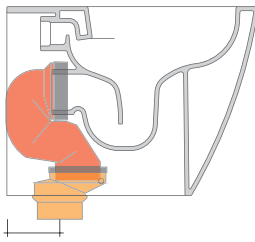

vista zenitale / zenital view

dettaglio erogatore / bidet jet detail

sezione longitudinale / section

vista retro / back view

sizes in mm

CERAMIC: glossy finish

white

Please consider a 2% tolerance on indicated measurements

KIT SUITABLE FOR WALL TRAP

LKR00 (SET: LKR00)

KIT SUITABLE FOR FLOOR TRAP

LKR90 (SET: LKR90)

da/from 50 a/to 80 mm

LK8010 (SET: LKR90+LKR20)

da/from 80 a/to 100 mm

LK1012 (SET: LKR90+LKR40)

da/from 100 a/to 120 mm

LK1214 (SET: LKRS+LKR40)

da/from 120 a/to 140 mm

LK1416 (SET: LKRS+LKR20)

da/from 140 a/to 160 mm

LK1618 (SET: LKRS)

da/from 160 a/to 180 mm

LK1820 (SET: LKRS+LKR20)

da/from 180 a/to 200 mm

LK2022 (SET: LKRS+LKR40)

da/from 200 a/to 220 mm

LK2233 (SET: LKR90+LKR33)

da/from 220 a/to 330* mm

WARNING: THE DRAINAGE CONNECTORS ARE NOT INCLUDED