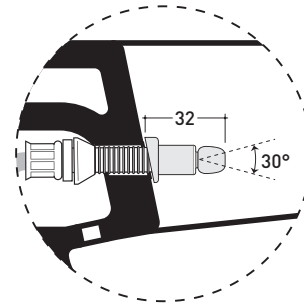

Package dim. 56,5 x 37 x 43,5 cm | Weight 32,5 kg | Pz. Pallet n° 15

CE UNI EN 997

Dop-No997

pag. 1/2

FLAMINIA does not recommend combining this toilet model with rapid-flow/flushometer systems or traditional high tanks

vista zenitale / zenital view

dettaglio erogatore / bidet jet detail

sezione longitudinale / section

vista retro / back view

sizes in mm

CERAMIC: glossy finish

white

Please consider a 2% tolerance on indicated measurements