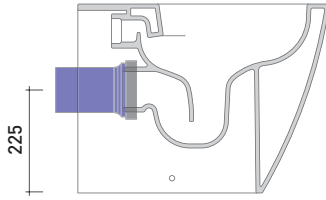

Package dim. 56,5 x 37 x 43,5 cm | Weight 32,5 kg | Pz. Pallet n° 15

CE UNI EN 997

Dop-No997

pag. 1/2

FLAMINIA does not recommend combining this toilet model with rapid-flow/flushometer systems or traditional high tanks

vista zenitale / zenital view

dettaglio erogatore / bidet jet detail

sezione longitudinale / section

vista retro / back view

sizes in mm

CERAMIC: glossy finish

white

Please consider a 2% tolerance on indicated measurements

KIT SUITABLE FOR WALL TRAP

LKR00 (SET: LKR00)

KIT SUITABLE FOR FLOOR TRAP

LKR90 (SET: LKR90)

da/from 50 a/to 80 mm

LK8010 (SET: LKR90+LKR20)

da/from 80 a/to 100 mm

LK1012 (SET: LKR90+LKR40)

da/from 100 a/to 120 mm

LK1214 (SET: LKRS+LKR40)

da/from 120 a/to 140 mm

LK1416 (SET: LKRS+LKR20)

da/from 140 a/to 160 mm

LK1618 (SET: LKRS)

da/from 160 a/to 180 mm

LK1820 (SET: LKRS+LKR20)