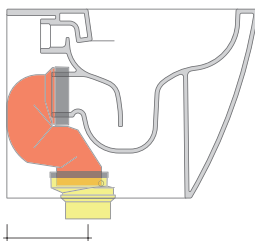

vista zenitale / zenital view

dettaglio erogatore / bidet jet detail

sezione longitudinale / section

vista retro / back view

sizes in mm

CERAMIC: glossy finish

white

Please consider a 2% tolerance on indicated measurements

KIT SUITABLE FOR WALL TRAP

LKR00 (SET: LKR00)

KIT SUITABLE FOR FLOOR TRAP

LKR90 (SET: LKR90)

da/from 50 a/to 80 mm

LK8010 (SET: LKR90+LKR20)

da/from 80 a/to 100 mm

LK1012 (SET: LKR90+LKR40)

da/from 100 a/to 120 mm

LK1214 (SET: LKRS+LKR40)

da/from 120 a/to 140 mm

LK1416 (SET: LKRS+LKR20)

da/from 140 a/to 160 mm

LK1618 (SET: LKRS)

da/from 160 a/to 180 mm

LK1820 (SET: LKRS+LKR20)

da/from 180 a/to 200 mm

LK2022 (SET: LKRS+LKR40)

da/from 200 a/to 220 mm

LK2233 (SET: LKR90+LKR33)

da/from 220 a/to 330* mm

WARNING: THE DRAINAGE CONNECTORS ARE NOT INCLUDED