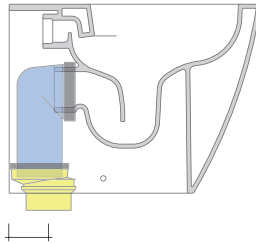

vista zenitale / zenital view

dettaglio erogatore / bidet jet detail

sezione longitudinale / section

vista retro / back view

sizes in mm

CERAMIC: glossy finish

white

Please consider a 2% tolerance on indicated measurements

KIT SUITABLE FOR WALL TRAP

LKR00 (SET: LKR00)

KIT SUITABLE FOR FLOOR TRAP

LKR90 (SET: LKR90)

da/from 50 a/to 80 mm

LK8010 (SET: LKR90+LKR20)

da/from 80 a/to 100 mm

LK1012 (SET: LKR90+LKR40)

da/from 100 a/to 120 mm

LK1214 (SET: LKRS+LKR40)

da/from 120 a/to 140 mm

LK1416 (SET: LKRS+LKR20)

da/from 140 a/to 160 mm

LK1618 (SET: LKRS)

da/from 160 a/to 180 mm

LK1820 (SET: LKRS+LKR20)

da/from 180 a/to 200 mm

LK2022 (SET: LKRS+LKR40)

da/from 200 a/to 220 mm

LK2233 (SET: LKR90+LKR33)

da/from 220 a/to 330* mm

WARNING: THE DRAINAGE CONNECTORS ARE NOT INCLUDED