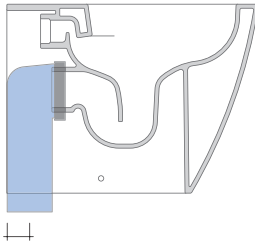

Package dim. 56,5 x 37 x 43,5 cm | Weight 32,5 kg | Pz. Pallet n° 15

CE UNI EN 997

Dop-No997

pag. 1/2

FLAMINIA does not recommend combining this toilet model with rapid-flow/flushometer systems or traditional high tanks

vista zenitale / zenital view

dettaglio erogatore / bidet jet detail

sezione longitudinale / section

vista retro / back view

sizes in mm

CERAMIC: glossy finish

white

Please consider a 2% tolerance on indicated measurements

KIT SUITABLE FOR WALL TRAP

LKR00 (SET: LKR00)

KIT SUITABLE FOR FLOOR TRAP

LKR90 (SET: LKR90)

da/from 50 a/to 80 mm

LK8010 (SET: LKR90+LKR20)

da/from 80 a/to 100 mm

LK1012 (SET: LKR90+LKR40)