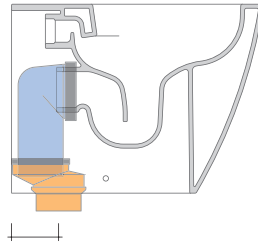

vista zenitale / zenital view

dettaglio erogatore / bidet jet detail

sezione longitudinale / section

vista retro / back view

sizes in mm

CERAMIC: glossy finish

white

Please consider a 2% tolerance on indicated measurements

KIT SUITABLE FOR WALL TRAP

LKR00 (SET: LKR00)

KIT SUITABLE FOR FLOOR TRAP

LKR90 (SET: LKR90)

da/from 50 a/to 80 mm

LK8010 (SET: LKR90+LKR20)

da/from 80 a/to 100 mm

LK1012 (SET: LKR90+LKR40)

da/from 100 a/to 120 mm

LK1214 (SET: LKRS+LKR40)

da/from 120 a/to 140 mm

LK1416 (SET: LKRS+LKR20)

da/from 140 a/to 160 mm

LK1618 (SET: LKRS)

da/from 160 a/to 180 mm

LK1820 (SET: LKRS+LKR20)

da/from 180 a/to 200 mm

LK2022 (SET: LKRS+LKR40)

da/from 200 a/to 220 mm

LK2233 (SET: LKR90+LKR33)

da/from 220 a/to 330* mm

WARNING: THE DRAINAGE CONNECTORS ARE NOT INCLUDED