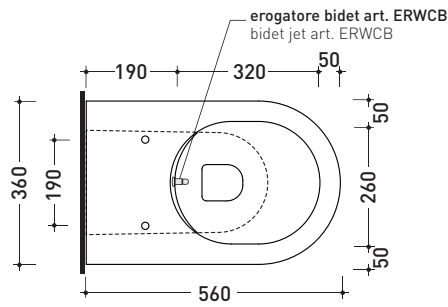

Package dim. 56,5 x 37 x 43,5 cm | Weight 32,5 kg | Pz. Pallet n° 15

CE UNI EN 997

Dop-No997

pag. 1/2

FLAMINIA does not recommend combining this toilet model with rapid-flow/flushometer systems or traditional high tanks

vista zenitale / zenital view

dettaglio erogatore / bidet jet detail

sezione longitudinale / section

vista retro / back view

sizes in mm

CERAMIC: glossy finish

white

Please consider a 2% tolerance on indicated measurements

da/from 100 a/to 120 mm

LK1214 (SET: LKRS+LKR40)

da/from 120 a/to 140 mm

LK1416 (SET: LKRS+LKR20)

da/from 140 a/to 160 mm

LK1618 (SET: LKRS)

da/from 160 a/to 180 mm

LK1820 (SET: LKRS+LKR20)