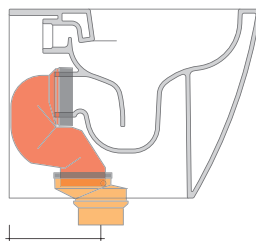

vista zenitale / zenital view

dettaglio erogatore / bidet jet detail

sezione longitudinale / section

vista retro / back view

sizes in mm

CERAMIC: glossy finish

white

Please consider a 2% tolerance on indicated measurements

KIT SUITABLE FOR WALL TRAP

LKR00 (SET: LKR00)

KIT SUITABLE FOR FLOOR TRAP

LKR90 (SET: LKR90)

da/from 50 a/to 80 mm

LK8010 (SET: LKR90+LKR20)

da/from 80 a/to 100 mm

LK1012 (SET: LKR90+LKR40)

da/from 100 a/to 120 mm

LK1214 (SET: LKRS+LKR40)

da/from 120 a/to 140 mm

LK1416 (SET: LKRS+LKR20)

da/from 140 a/to 160 mm

LK1618 (SET: LKRS)

da/from 160 a/to 180 mm

LK1820 (SET: LKRS+LKR20)

da/from 180 a/to 200 mm

LK2022 (SET: LKRS+LKR40)

da/from 200 a/to 220 mm

LK2233 (SET: LKR90+LKR33)

da/from 220 a/to 330* mm

WARNING: THE DRAINAGE CONNECTORS ARE NOT INCLUDED