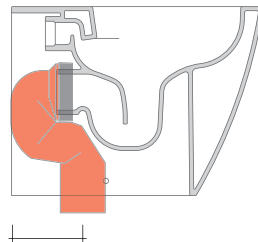

vista zenitale / zenital view

dettaglio erogatore / bidet jet detail

sezione longitudinale / section

vista retro / back view

sizes in mm

CERAMIC: glossy finish

white

Please consider a 2% tolerance on indicated measurements

KIT SUITABLE FOR WALL TRAP

LKR00 (SET: LKR00)

KIT SUITABLE FOR FLOOR TRAP

LKR90 (SET: LKR90)

da/from 50 a/to 80 mm

LK8010 (SET: LKR90+LKR20)

da/from 80 a/to 100 mm

LK1012 (SET: LKR90+LKR40)

da/from 100 a/to 120 mm

LK1214 (SET: LKRS+LKR40)

da/from 120 a/to 140 mm

LK1416 (SET: LKRS+LKR20)

da/from 140 a/to 160 mm

LK1618 (SET: LKRS)

da/from 160 a/to 180 mm

LK1820 (SET: LKRS+LKR20)

da/from 180 a/to 200 mm

LK2022 (SET: LKRS+LKR40)

da/from 200 a/to 220 mm

LK2233 (SET: LKR90+LKR33)

da/from 220 a/to 330* mm

WARNING: THE DRAINAGE CONNECTORS ARE NOT INCLUDED