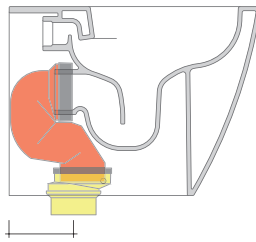

vista zenitale / zenital view

dettaglio erogatore / bidet jet detail

sezione longitudinale / section

vista retro / back view

sizes in mm

CERAMIC: glossy finish

white

Please consider a 2% tolerance on indicated measurements

KIT SUITABLE FOR WALL TRAP

LKR00 (SET: LKR00)

KIT SUITABLE FOR FLOOR TRAP

LKR90 (SET: LKR90)

da/from 50 a/to 80 mm

LK8010 (SET: LKR90+LKR20)

da/from 80 a/to 100 mm

LK1012 (SET: LKR90+LKR40)

da/from 100 a/to 120 mm

LK1214 (SET: LKRS+LKR40)

da/from 120 a/to 140 mm

LK1416 (SET: LKRS+LKR20)

da/from 140 a/to 160 mm

LK1618 (SET: LKRS)

da/from 160 a/to 180 mm

LK1820 (SET: LKRS+LKR20)

da/from 180 a/to 200 mm

LK2022 (SET: LKRS+LKR40)

da/from 200 a/to 220 mm

LK2233 (SET: LKR90+LKR33)

da/from 220 a/to 330* mm

WARNING: THE DRAINAGE CONNECTORS ARE NOT INCLUDED