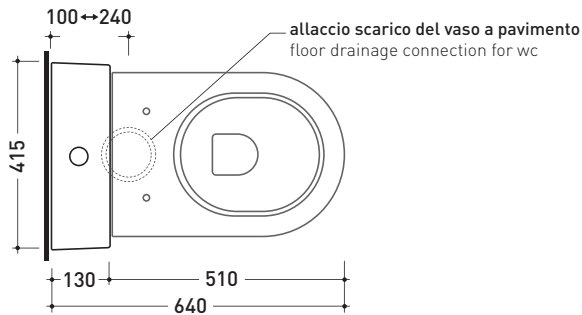

Package dim. 103 x 17,5 x 44 cm | Weight 28,3 kg | Pz. Pallet n° 12

WALL TRAP (P)

vista zenitale / zenital view

sezione longitudinale / section

vista frontale parete / wall frontal view

vista frontale / frontal view

sizes in mm

Please consider a 2% tolerance on indicated measurements

CERAMIC: glossy finish

white

TR39 + Wc QUICK btw (QK117)

Monoblock cistern with wall trap (OLI 3-6 lt flushing system art. BSGE and drainage connector for floor trap art. TR39/CON included)

Complements: Back to wall wc Link (LK117)
Back to wall wc Terra (TR117)
Back to wall wc Quick (QK117)

Package dim. 103 x 17,5 x 44 cm | Weight 28,3 kg | Pz. Pallet n° 12

FLOOR TRAP (S)

vista zenitale / zenital view

sizes in mm

Please consider a 2% tolerance on indicated measurements

CERAMIC: glossy finish

white