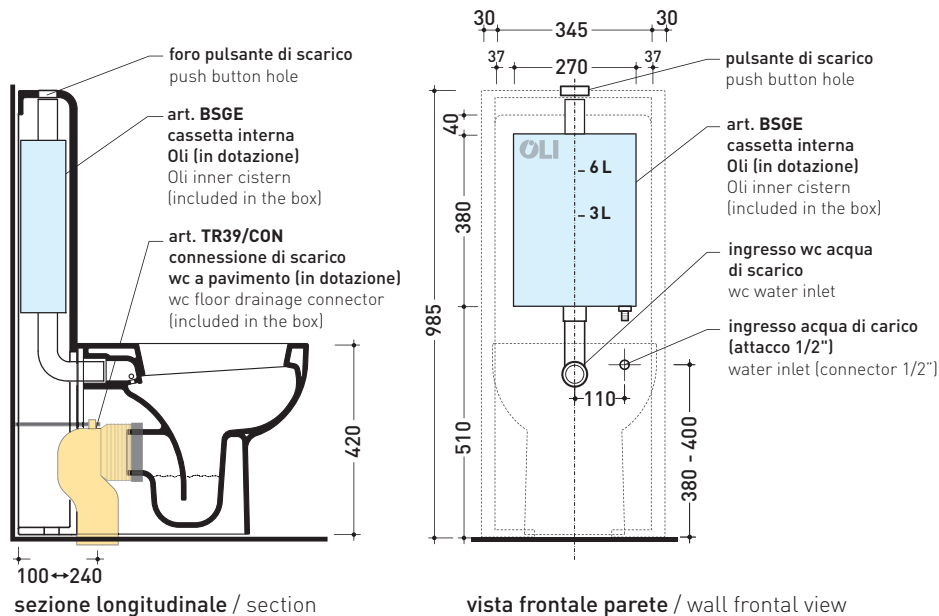

design **FLAMINIA DESIGN TEAM**

2005

TR39 + Wc QUICK btw (QK117)

Monoblock cistern with wall trap (OLI 3-6 lt flushing system art. BSGE and drainage connector for floor trap art. TR39/CON included)

Complements: **Back to wall wc Link** (LK117)
Back to wall wc Terra (TR117)
Back to wall wc Quick (QK117)

sizes in mm

Please consider a 2% tolerance on indicated measurements

CERAMIC: glossy finish

matt finish

TR39 + Wc QUICK btw (QK117)

Monoblock cistern with floor trap (OLI 3-6 lt flushing system art. BSGE and drainage connector for floor trap art. TR39/CON included)

Complements: **Back to wall wc Link** (LK117)
Back to wall wc Terra (TR117)
Back to wall wc Quick (QK117)

Package dim. **103 x 17,5 x 44 cm** | Weight **28,3 kg** | Pz. Pallet n° **12**

FLOOR TRAP (S)

vista zenitale / zenital view

sizes in mm

Please consider a 2% tolerance on indicated measurements

CERAMIC: glossy finish

matt finish