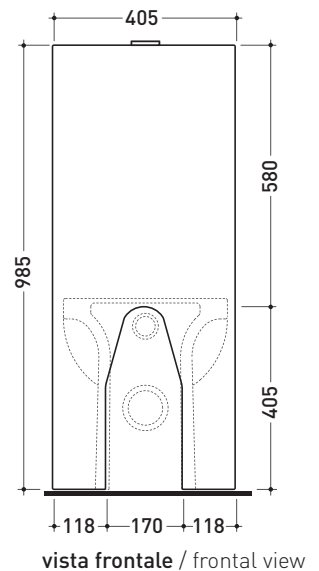

Package dim. 103 x 17,5 x 44 cm | Weight 28,3 kg | Pz. Pallet n° 12

WALL TRAP (P)

pag. 1/2

vista zenitale / zenital view

sezione longitudinale / section

vista frontale parete / wall frontal view

vista frontale / frontal view

sizes in mm

Please consider a 2% tolerance on indicated measurements

CERAMIC: glossy finish

matt finish

TR39 + Wc QUICK btw (QK117)

Monoblock cistern with floor trap (OLI 3-6 lt flushing system art. BSGE and drainage connector for floor trap art. TR39/CON included)

Complements: **Back to wall wc Link** (LK117)
Back to wall wc Terra (TR117)
Back to wall wc Quick (QK117)

Package dim. **103 x 17,5 x 44 cm** | Weight **28,3 kg** | Pz. Pallet n° **12**

FLOOR TRAP (S)

vista zenitale / zenital view

sizes in mm

Please consider a 2% tolerance on indicated measurements

CERAMIC: glossy finish

matt finish