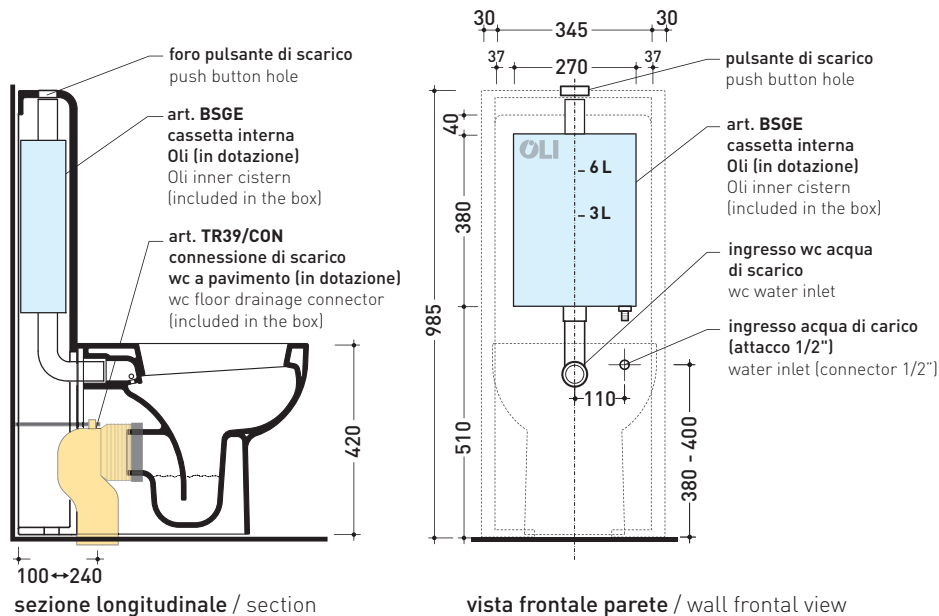

TR39 + Wc QUICK btw (QK117)

Monoblock cistern with wall trap (OLI 3-6 lt flushing system art. BSGE and drainage connector for floor trap art. TR39/CON included)

Complements: Back to wall wc Link (LK117)
Back to wall wc Terra (TR117)
Back to wall wc Quick (QK117)

sizes in mm

Please consider a 2% tolerance on indicated measurements

CERAMIC: glossy finish

white

TR39 + Wc QUICK btw (QK117)

Monoblock cistern with wall trap (OLI 3-6 lt flushing system art. BSGE and drainage connector for floor trap art. TR39/CON included)

Complements: Back to wall wc Link (LK117)
Back to wall wc Terra (TR117)
Back to wall wc Quick (QK117)

Package dim. 103 x 17,5 x 44 cm | Weight 28,3 kg | Pz. Pallet n° 12

FLOOR TRAP (S)

vista zenitale / zenital view

sizes in mm

Please consider a 2% tolerance on indicated measurements

CERAMIC: glossy finish

white