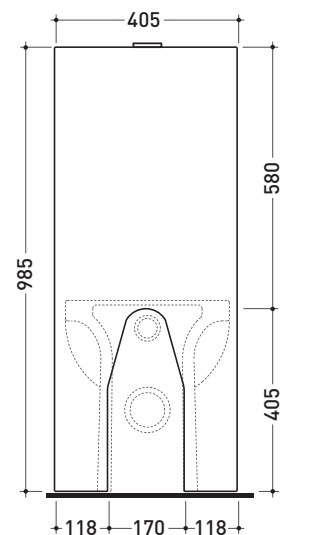

Package dim. 103 x 17,5 x 44 cm | Weight 28,3 kg | Pz. Pallet n° 12

WALL TRAP (P)

pag. 1/2

vista zenitale / zenital view

sezione longitudinale / section

vista frontale parete / wall frontal view

vista frontale / frontal view

sizes in mm

Please consider a 2% tolerance on indicated measurements

CERAMIC: glossy finish

matt finish

TR39 + Wc QUICK btw (QK117)

Monoblock cistern with floor trap (OLI 3-6 lt flushing system art. BSGE and drainage connector for floor trap art. TR39/CON included)

Complements: **Back to wall wc Link** (LK117)
Back to wall wc Terra (TR117)
Back to wall wc Quick (QK117)

Package dim. **103 x 17,5 x 44 cm** | Weight **28,3 kg** | Pz. Pallet n° **12**

FLOOR TRAP (S)

vista zenitale / zenital view

sizes in mm

Please consider a 2% tolerance on indicated measurements

CERAMIC: glossy finish

matt finish