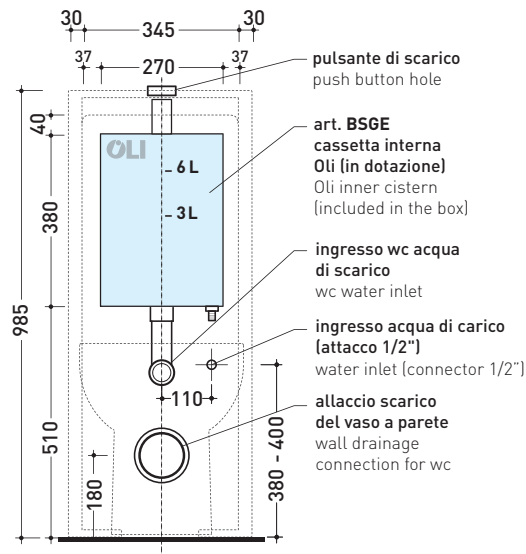

design **FLAMINIA DESIGN TEAM**

2005

TR39 + Wc QUICK btw (QK117)

Monoblock cistern with wall trap (OLI 3-6 lt flushing system art. BSGE and drainage connector for floor trap art. TR39/CON included)

Complements: **Back to wall wc Link** (LK117)
Back to wall wc Terra (TR117)
Back to wall wc Quick (QK117)

Package dim. 103 x 17,5 x 44 cm | Weight 28,3 kg | Pz. Pallet n° 12

WALL TRAP (P)

pag. 1/2

vista zenitale / zenital view

sezione longitudinale / section

vista frontale parete / wall frontal view

vista frontale / frontal view

sizes in mm

Please consider a 2% tolerance on indicated measurements

CERAMIC: glossy finish

matt finish

TR39 + Wc QUICK btw (QK117)

Monoblock cistern with floor trap (OLI 3-6 lt flushing system art. BSGE and drainage connector for floor trap art. TR39/CON included)

Complements: **Back to wall wc Link** (LK117)
Back to wall wc Terra (TR117)
Back to wall wc Quick (QK117)

Package dim. **103 x 17,5 x 44 cm** | Weight **28,3 kg** | Pz. Pallet n° **12**

FLOOR TRAP (S)

vista zenitale / zenital view