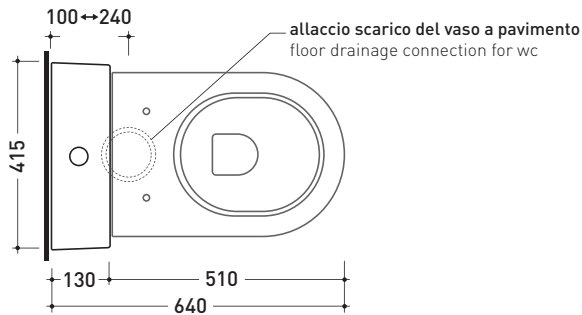

Package dim. 103 x 17,5 x 44 cm | Weight 28,3 kg | Pz. Pallet n° 12

WALL TRAP (P)

pag. 1/2

vista zenitale / zenital view

sezione longitudinale / section

vista frontale parete / wall frontal view

vista frontale / frontal view

sizes in mm

Please consider a 2% tolerance on indicated measurements

CERAMIC: glossy finish

matt finish

TR39 + Wc QUICK btw (QK117)

Monoblock cistern with floor trap (OLI 3-6 lt flushing system art. BSGE and drainage connector for floor trap art. TR39/CON included)

Complements: **Back to wall wc Link** (LK117)
Back to wall wc Terra (TR117)
Back to wall wc Quick (QK117)

Package dim. **103 x 17,5 x 44 cm** | Weight **28,3 kg** | Pz. Pallet n° **12**

FLOOR TRAP (S)

vista zenitale / zenital view