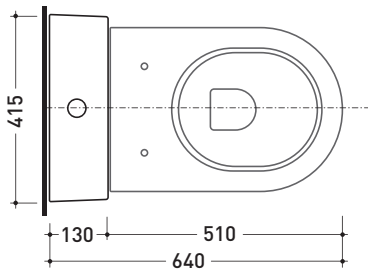

TR39 + Wc QUICK btw (QK117)

Monoblock cistern with wall trap (OLI 3-6 lt flushing system art. BSGE and drainage connector for floor trap art. TR39/CON included)

Complements: Back to wall wc Link (LK117)
Back to wall wc Terra (TR117)
Back to wall wc Quick (QK117)

Package dim. 103 x 17,5 x 44 cm | Weight 28,3 kg | Pz. Pallet n° 12

WALL TRAP (P)

vista zenitale / zenital view

sezione longitudinale / section

vista frontale parete / wall frontal view

vista frontale / frontal view

Complements: Back to wall wc Link (LK117)
Back to wall wc Terra (TR117)
Back to wall wc Quick (QK117)

Package dim. 103 x 17,5 x 44 cm | Weight 28,3 kg | Pz. Pallet n° 12

FLOOR TRAP (S)

vista zenitale / zenital view

sizes in mm

Please consider a 2% tolerance on indicated measurements

CERAMIC: glossy finish

white