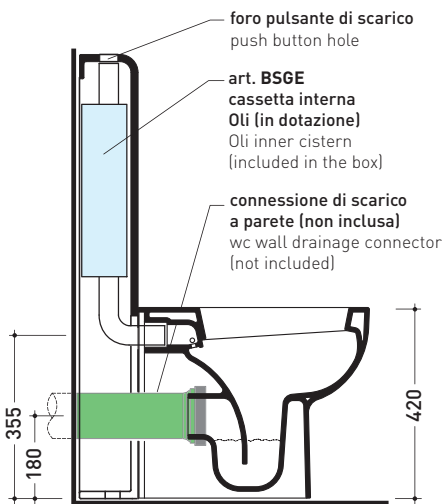

TR39 + Wc QUICK btw (QK117)

Monoblock cistern with wall trap (OLI 3-6 lt flushing system art. BSGE and drainage connector for floor trap art. TR39/CON included)

Complements: Back to wall wc Link (LK117)
Back to wall wc Terra (TR117)
Back to wall wc Quick (QK117)

Package dim. 103 x 17,5 x 44 cm | Weight 28,3 kg | Pz. Pallet n° 12

WALL TRAP (P)

vista zenitale / zenital view

sezione longitudinale / section

vista frontale parete / wall frontal view

vista frontale / frontal view

sizes in mm

Please consider a 2% tolerance on indicated measurements

CERAMIC: glossy finish

white

TR39 + Wc QUICK btw (QK117)

Monoblock cistern with wall trap (OLI 3-6 lt flushing system art. BSGE and drainage connector for floor trap art. TR39/CON included)

Complements: Back to wall wc Link (LK117)
Back to wall wc Terra (TR117)
Back to wall wc Quick (QK117)

Package dim. 103 x 17,5 x 44 cm | Weight 28,3 kg | Pz. Pallet n° 12

FLOOR TRAP (S)

vista zenitale / zenital view