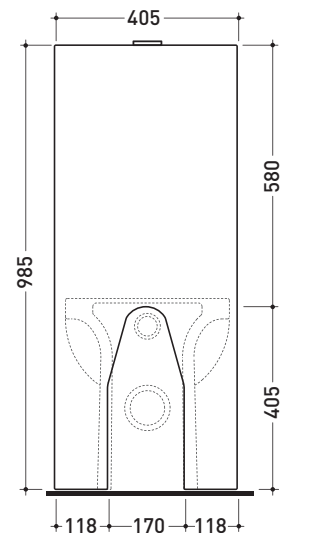

Package dim. 103 x 17,5 x 44 cm | Weight 28,3 kg | Pz. Pallet n° 12

WALL TRAP (P)

vista zenitale / zenital view

sezione longitudinale / section

vista frontale parete / wall frontal view

vista frontale / frontal view

sizes in mm

Please consider a 2% tolerance on indicated measurements

CERAMIC: glossy finish

white

TR39 + Wc QUICK btw (QK117)

Monoblock cistern with wall trap (OLI 3-6 lt flushing system art. BSGE and drainage connector for floor trap art. TR39/CON included)

Complements: Back to wall wc Link (LK117)
Back to wall wc Terra (TR117)
Back to wall wc Quick (QK117)

Package dim. 103 x 17,5 x 44 cm | Weight 28,3 kg | Pz. Pallet n° 12

FLOOR TRAP (S)

vista zenitale / zenital view

sizes in mm

Please consider a 2% tolerance on indicated measurements

CERAMIC: glossy finish

white