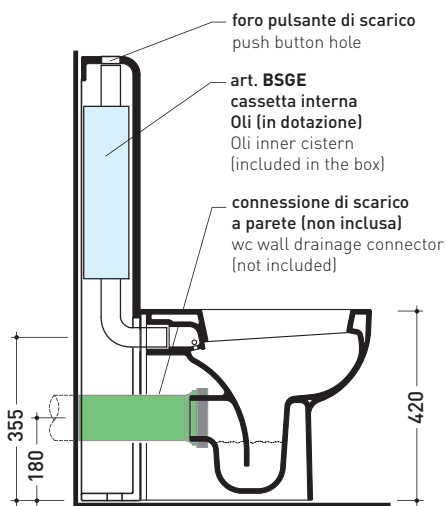

design **FLAMINIA DESIGN TEAM**

2005

TR39 + Wc QUICK btw (QK117)

Monoblock cistern with wall trap (OLI 3-6 lt flushing system art. BSGE and drainage connector for floor trap art. TR39/CON included)

Complements: **Back to wall wc Link** (LK117)
Back to wall wc Terra (TR117)
Back to wall wc Quick (QK117)

Package dim. 103 x 17,5 x 44 cm | Weight 28,3 kg | Pz. Pallet n° 12

WALL TRAP (P)

pag. 1/2

vista zenitale / zenital view

sezione longitudinale / section

vista frontale parete / wall frontal view

vista frontale / frontal view

sizes in mm

Please consider a 2% tolerance on indicated measurements

CERAMIC: glossy finish

matt finish

TR39 + Wc QUICK btw (QK117)

Monoblock cistern with floor trap (OLI 3-6 lt flushing system art. BSGE and drainage connector for floor trap art. TR39/CON included)

Complements: **Back to wall wc Link** (LK117)
Back to wall wc Terra (TR117)
Back to wall wc Quick (QK117)

Package dim. **103 x 17,5 x 44 cm** | Weight **28,3 kg** | Pz. Pallet n° **12**

FLOOR TRAP (S)

vista zenitale / zenital view