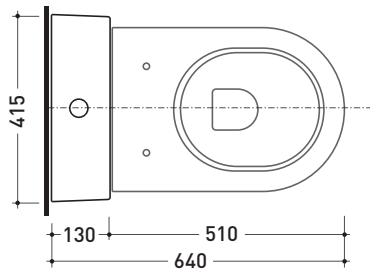

design **FLAMINIA DESIGN TEAM**

2005

TR39 + Wc QUICK btw (QK117)

Monoblock cistern with wall trap (OLI 3-6 lt flushing system art. BSGE and drainage connector for floor trap art. TR39/CON included)

Complements: **Back to wall wc Link** (LK117)
Back to wall wc Terra (TR117)
Back to wall wc Quick (QK117)

Package dim. 103 x 17,5 x 44 cm | Weight 28,3 kg | Pz. Pallet n° 12

WALL TRAP (P)

pag. 1/2

vista zenitale / zenital view

sezione longitudinale / section

vista frontale parete / wall frontal view

vista frontale / frontal view

sizes in mm

Please consider a 2% tolerance on indicated measurements

CERAMIC: glossy finish

matt finish

TR39 + Wc QUICK btw (QK117)

Monoblock cistern with floor trap (OLI 3-6 lt flushing system art. BSGE and drainage connector for floor trap art. TR39/CON included)

Complements: **Back to wall wc Link** (LK117)
Back to wall wc Terra (TR117)
Back to wall wc Quick (QK117)

Package dim. **103 x 17,5 x 44 cm** | Weight **28,3 kg** | Pz. Pallet n° **12**

FLOOR TRAP (S)

vista zenitale / zenital view