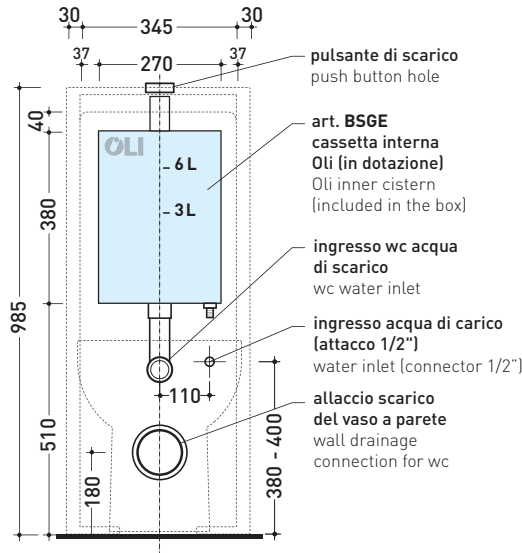

TR39 + Wc QUICK btw (QK117)

Monoblock cistern with wall trap (OLI 3-6 lt flushing system art. BSGE and drainage connector for floor trap art. TR39/CON included)

Complements: Back to wall wc Link (LK117)
Back to wall wc Terra (TR117)
Back to wall wc Quick (QK117)

Package dim. 103 x 17,5 x 44 cm | Weight 28,3 kg | Pz. Pallet n° 12

WALL TRAP (P)

vista zenitale / zenital view

sezione longitudinale / section

vista frontale parete / wall frontal view

vista frontale / frontal view

sizes in mm

Please consider a 2% tolerance on indicated measurements

CERAMIC: glossy finish

white

TR39 + Wc QUICK btw (QK117)

Monoblock cistern with wall trap (OLI 3-6 lt flushing system art. BSGE and drainage connector for floor trap art. TR39/CON included)

Complements: Back to wall wc Link (LK117)
Back to wall wc Terra (TR117)
Back to wall wc Quick (QK117)

Package dim. 103 x 17,5 x 44 cm | Weight 28,3 kg | Pz. Pallet n° 12

FLOOR TRAP (S)

vista zenitale / zenital view